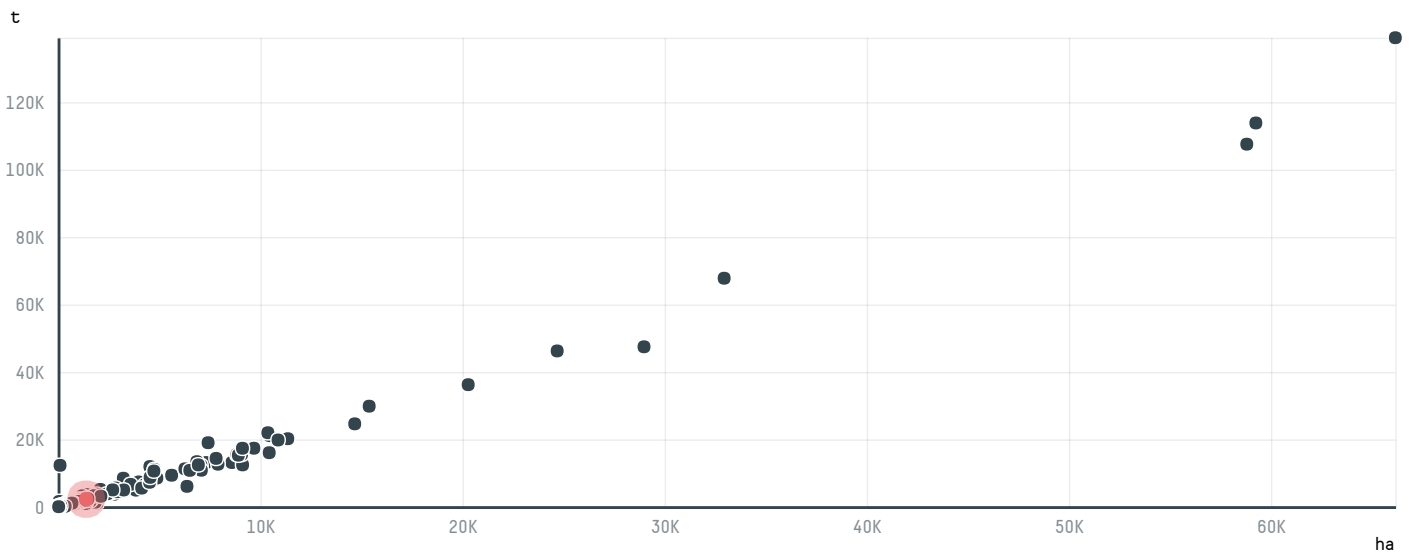

trase

ATLANTICA INTERNATIONAL OVERSEAS LTDA.

ACTIVITY: **Importer** COMMODITY: **Coffee** COUNTRY: **Brazil** YEAR: **2016**

ATLANTICA INTERNATIONAL OVERSEAS LTDA. was the 89th largest importer of coffee from BRAZIL in 2016, accounting for 2 thousand tons. This is a 12% increase vs the previous year. As an importer, ATLANTICA INTERNATIONAL OVERSEAS LTDA. sources from 12 municipalities, or 2% of the coffee production municipalities. The main destination of the coffee imported by ATLANTICA INTERNATIONAL OVERSEAS LTDA. is UNITED STATES, accounting for 83% of the total.

TOP DESTINATION COUNTRIES OF COFFEE IMPORTED BY ATLANTICA INTERNATIONAL OVERSEAS LTDA.:

COMPARING COMPANIES IMPORTING COFFEE FROM BRAZIL IN 2016

Trase is a partnership between

In collaboration with

and many other organizations and individuals.