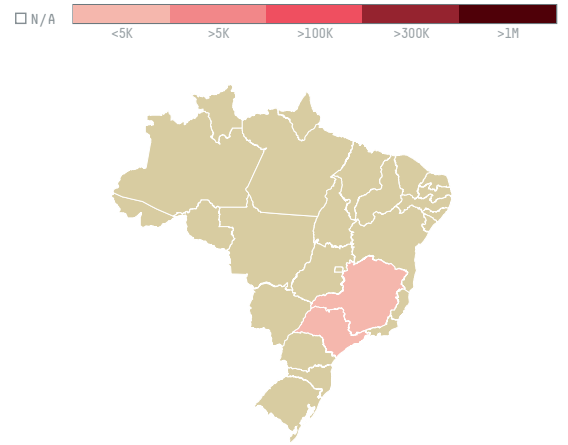

trase

ATLANTICA INTERNATIONAL OVERSEAS LTDA.

ACTIVITY: **Importer** COMMODITY: **Coffee** COUNTRY: **Brazil** YEAR: **2016**

ATLANTICA INTERNATIONAL OVERSEAS LTDA. was the 89th largest importer of coffee from BRAZIL in 2016, accounting for 2 thousand tons. This is a 12% increase vs the previous year. As an importer, ATLANTICA INTERNATIONAL OVERSEAS LTDA. sources from 12 municipalities, or 2% of the coffee production municipalities. The main destination of the coffee imported by ATLANTICA INTERNATIONAL OVERSEAS LTDA. is UNITED STATES, accounting for 83% of the total.

TOP DESTINATION COUNTRIES OF COFFEE IMPORTED BY ATLANTICA INTERNATIONAL OVERSEAS LTDA.:

COMPARING COMPANIES IMPORTING COFFEE FROM BRAZIL IN 2016

Trase is a partnership between

In collaboration with

and many other organizations and individuals.