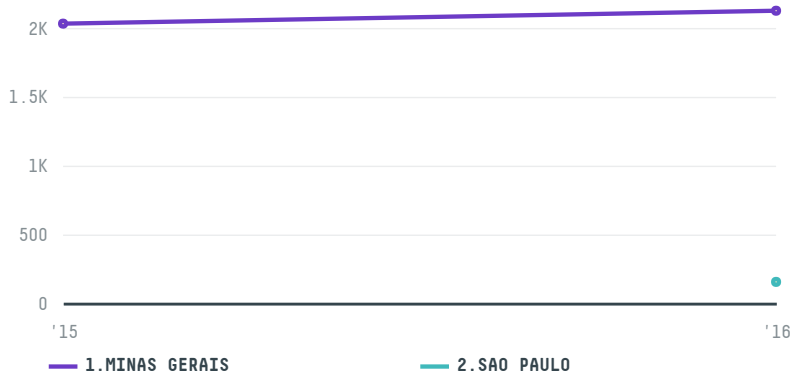

trase

ATLANTICA INTERNATIONAL OVERSEAS LTDA.

ACTIVITY: **Importer** COMMODITY: **Coffee** COUNTRY: **Brazil** YEAR: **2016**

ATLANTICA INTERNATIONAL OVERSEAS LTDA. was the 89th largest importer of coffee from BRAZIL in 2016, accounting for 2 thousand tons. This is a 12% increase vs the previous year. As an importer, ATLANTICA INTERNATIONAL OVERSEAS LTDA. sources from 12 municipalities, or 2% of the coffee production municipalities. The main destination of the coffee imported by ATLANTICA INTERNATIONAL OVERSEAS LTDA. is UNITED STATES, accounting for 83% of the total.

TOP DESTINATION COUNTRIES OF COFFEE IMPORTED BY ATLANTICA INTERNATIONAL OVERSEAS LTDA.:

COMPARING COMPANIES IMPORTING COFFEE FROM BRAZIL IN 2016

Trase is a partnership between

In collaboration with

and many other organizations and individuals.