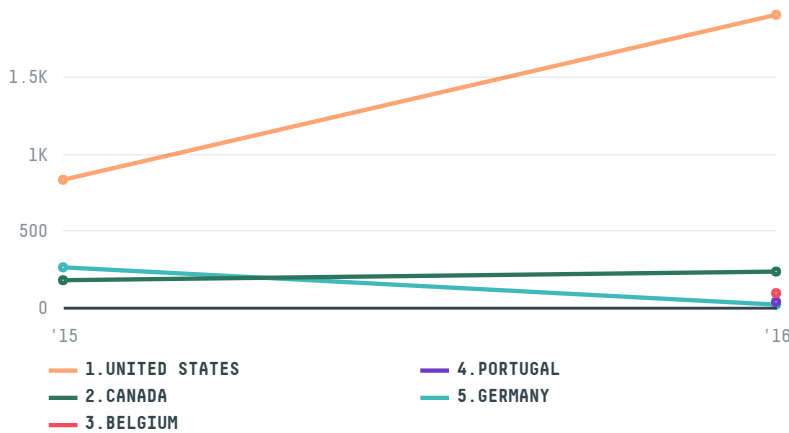

trase

ATLANTICA INTERNATIONAL OVERSEAS LTDA.

ACTIVITY: **Importer** COMMODITY: **Coffee** COUNTRY: **Brazil** YEAR: **2016**

ATLANTICA INTERNATIONAL OVERSEAS LTDA. was the 89th largest importer of coffee from BRAZIL in 2016, accounting for 2 thousand tons. This is a 12% increase vs the previous year. As an importer, ATLANTICA INTERNATIONAL OVERSEAS LTDA. sources from 12 municipalities, or 2% of the coffee production municipalities. The main destination of the coffee imported by ATLANTICA INTERNATIONAL OVERSEAS LTDA. is UNITED STATES, accounting for 83% of the total.

TOP DESTINATION COUNTRIES OF COFFEE IMPORTED BY ATLANTICA INTERNATIONAL OVERSEAS LTDA.:

COMPARING COMPANIES IMPORTING COFFEE FROM BRAZIL IN 2016

Trase is a partnership between

In collaboration with

and many other organizations and individuals.