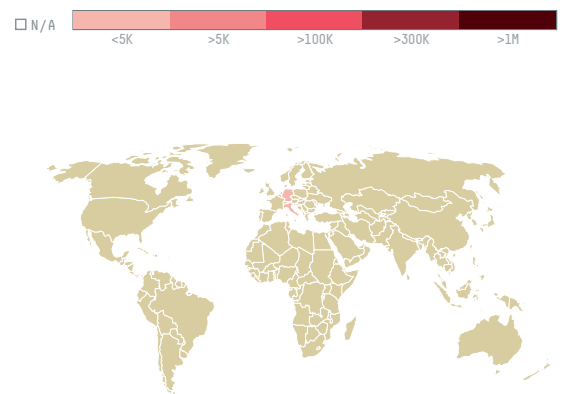

# trase

## N.V. COFFEETEAM S.A.

ACTIVITY: **Importer**  
COMMODITY: **Coffee**  
COUNTRY: **Brazil**  
YEAR: **2017**

N.V. COFFEETEAM S.A. was the 486th largest importer of coffee from BRAZIL in 2017, accounting for 199 tons. As an importer, N.V. COFFEETEAM S.A. sources from 4 municipalities, or 1% of the coffee production municipalities. The main destination of the coffee imported by N.V. COFFEETEAM S.A. is ITALY, accounting for 67% of the total.

### TOP DESTINATION COUNTRIES OF COFFEE IMPORTED BY N.V. COFFEETEAM S.A.: