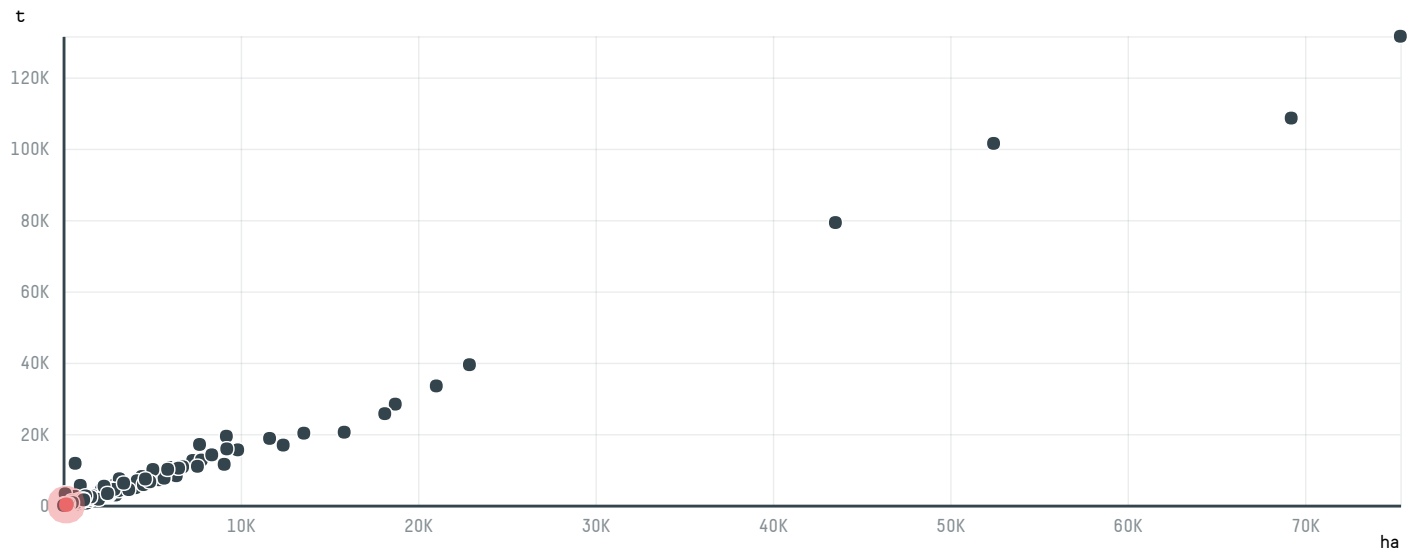

COMPARING COMPANIES IMPORTING COFFEE FROM BRAZIL IN 2017

Trase is a partnership between

In collaboration with

and many other organizations and individuals.

Donors

[Terms of Use](#) · [Privacy policy](#) · [Cookie policy](#) · [Contact us](#)