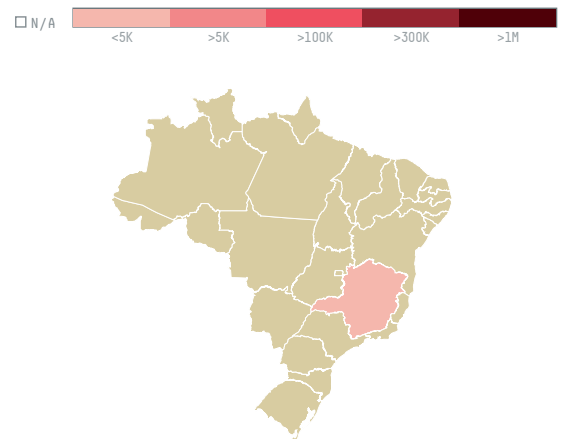

TOP DESTINATION COUNTRIES OF COFFEE IMPORTED BY N.V. COFFEETEAM S.A.: