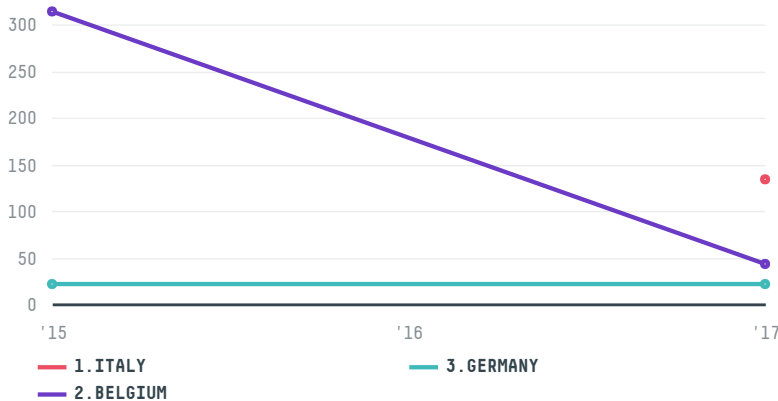

TOP DESTINATION COUNTRIES OF COFFEE IMPORTED BY N.V. COFFEETEAM S.A.: