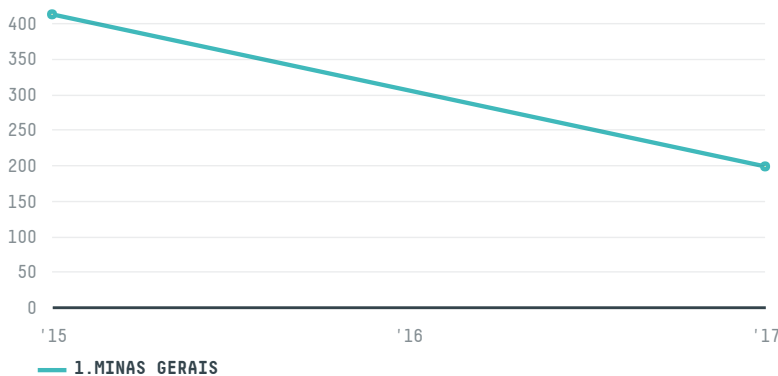

TOP DESTINATION COUNTRIES OF COFFEE IMPORTED BY N.V. COFFEETEAM S.A.: