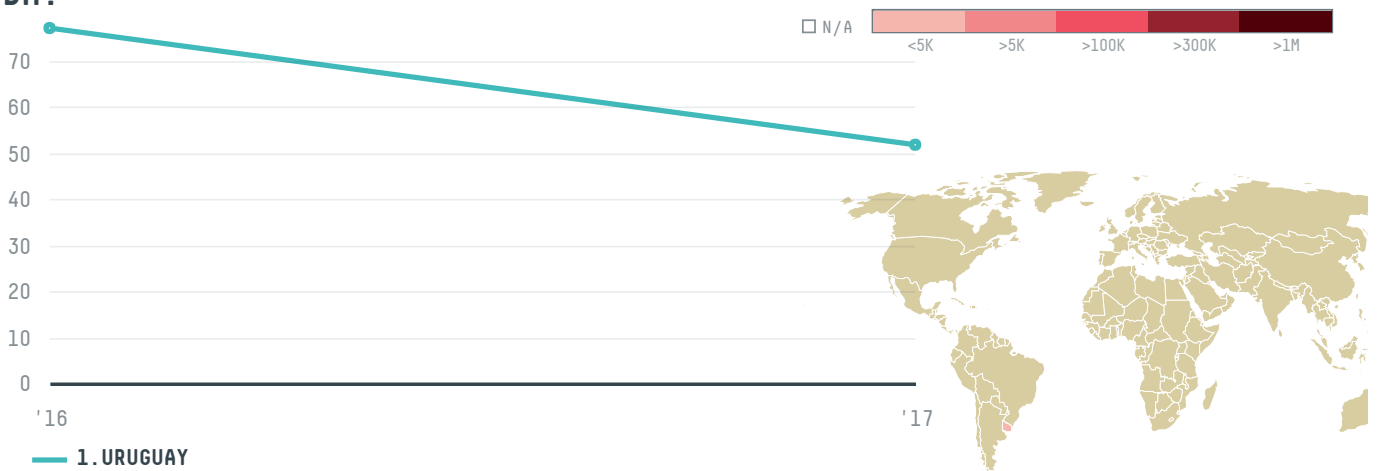

GRANESE REPRESENTACIONES LTDA

ACTIVITY

Importer

COMMODITY

Coffee

COUNTRY

Brazil

YEAR

2017

GRANESE REPRESENTACIONES LTDA was the 744th largest importer of coffee from BRAZIL in 2017, accounting for 52 tons. This is a 33% decrease vs the previous year. As an importer, GRANESE REPRESENTACIONES LTDA sources from 1 municipalities, or 0% of the coffee production municipalities. The main destination of the coffee imported by GRANESE REPRESENTACIONES LTDA is URUGUAY, accounting for 100% of the total.

TOP DESTINATION COUNTRIES OF COFFEE IMPORTED BY GRANESE REPRESENTACIONES LTDA: