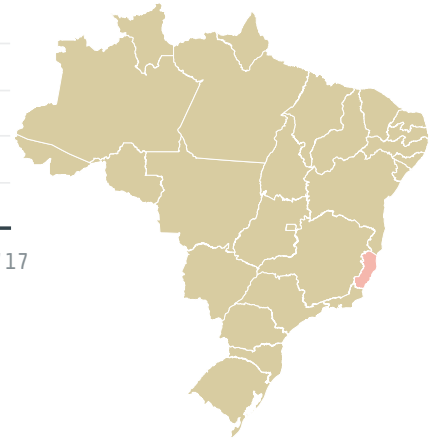

Trase is a partnership between

In close collaboration with many others.

[Click for more information about our partners and funders.](#)

[Home](#) [Supply Chains](#) [Finance](#) [Insights](#)

This website uses cookies to provide you with an improved user experience. By continuing to browse this site, you consent to the use of cookies and similar technologies. Please visit our [privacy policy](#) for further details.

I understand