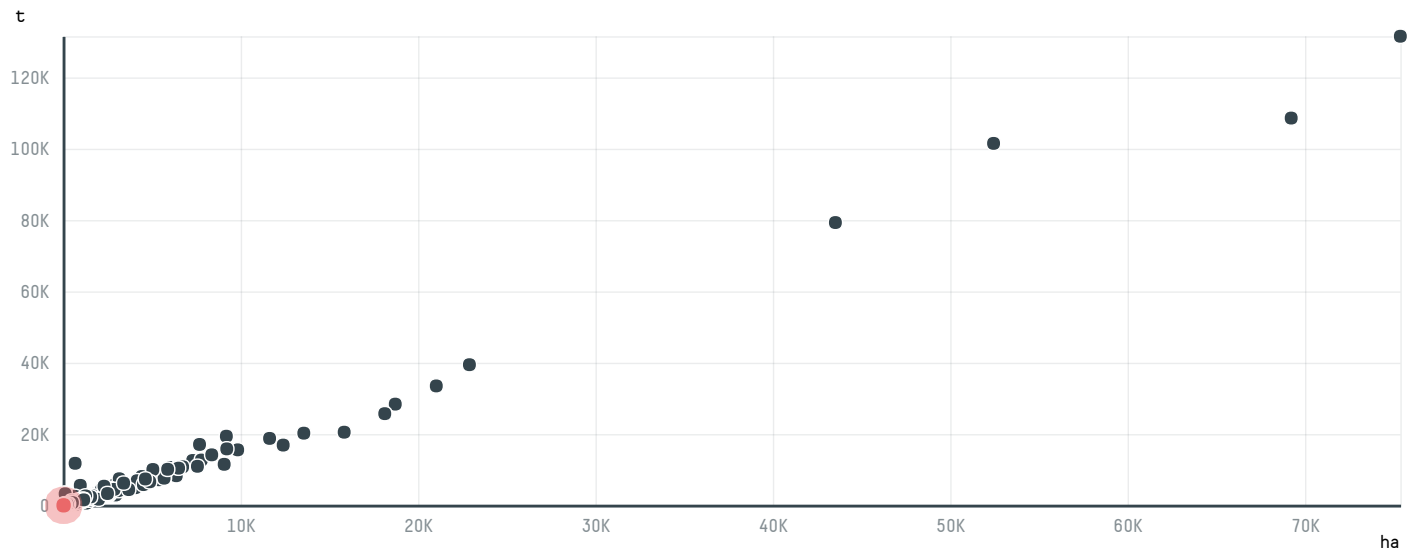

COMPARING COMPANIES IMPORTING COFFEE FROM BRAZIL IN 2017

Trase is a partnership between

In collaboration with

and many other organizations and individuals.

Donors

[Terms of Use](#) · [Privacy policy](#) · [Cookie policy](#) · [Contact us](#)