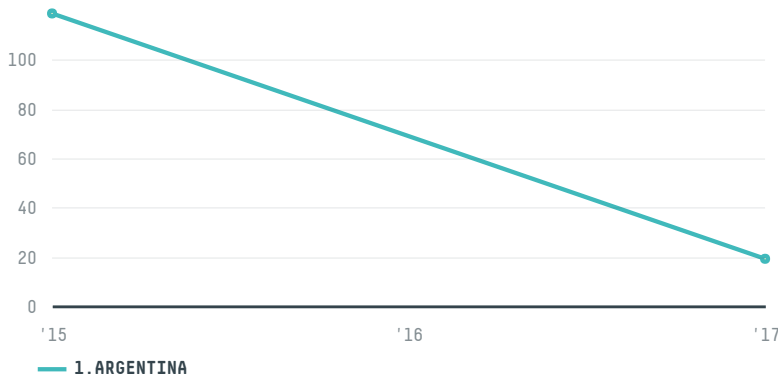

TOP DESTINATION COUNTRIES OF COFFEE IMPORTED BY IMPORTADORA REAL SRL.: