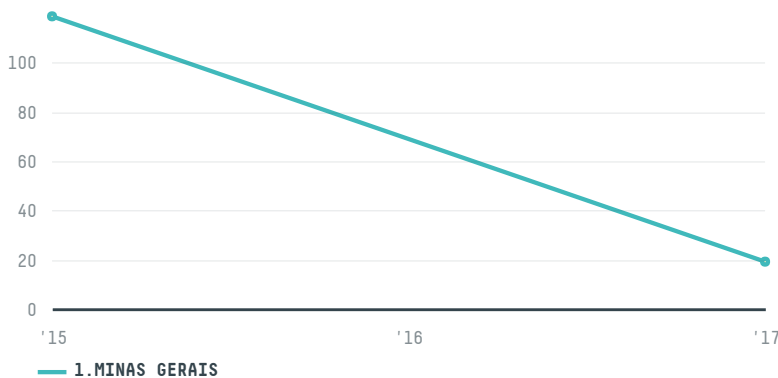

TOP DESTINATION COUNTRIES OF COFFEE IMPORTED BY IMPORTADORA REAL SRL.: