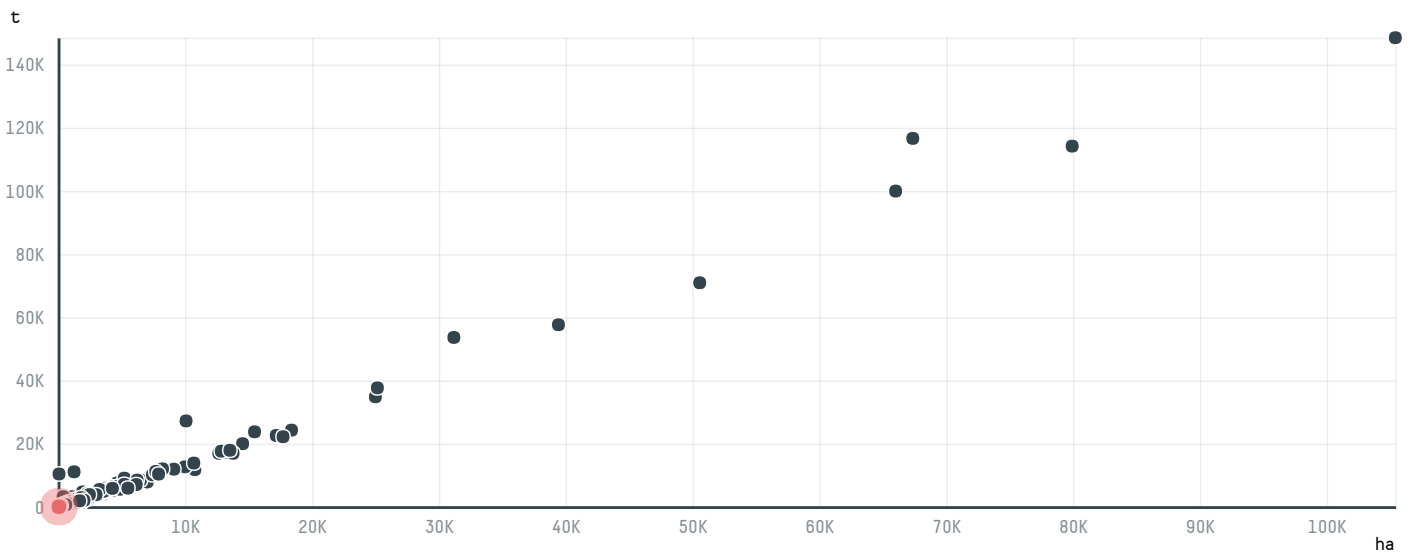

COMPARING COMPANIES IMPORTING COFFEE FROM BRAZIL IN 2015

Trase is a partnership between

In collaboration with

and many other organizations and individuals.

Donors

[Terms of Use](#) · [Privacy policy](#) · [Cookie policy](#) · [Contact us](#)

This website uses cookies to provide you with an improved user experience. By continuing to browse this site, you consent to the use of cookies and similar technologies. Please visit our [privacy policy](#) for further details.

I AGREE