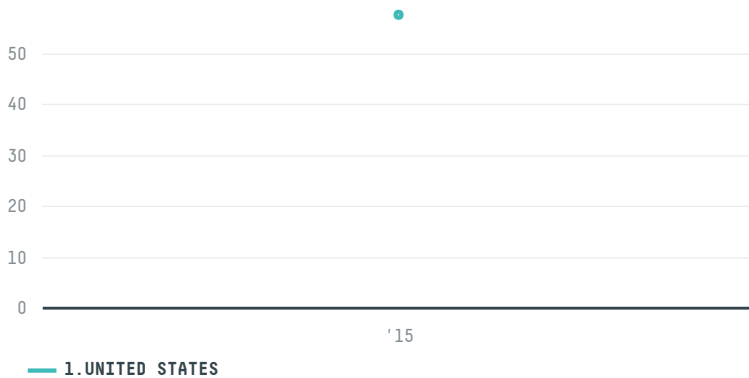

TOP DESTINATION COUNTRIES OF COFFEE IMPORTED BY ALLY BRAZILIAN COFFEE MERCHANTS - FL - USA: