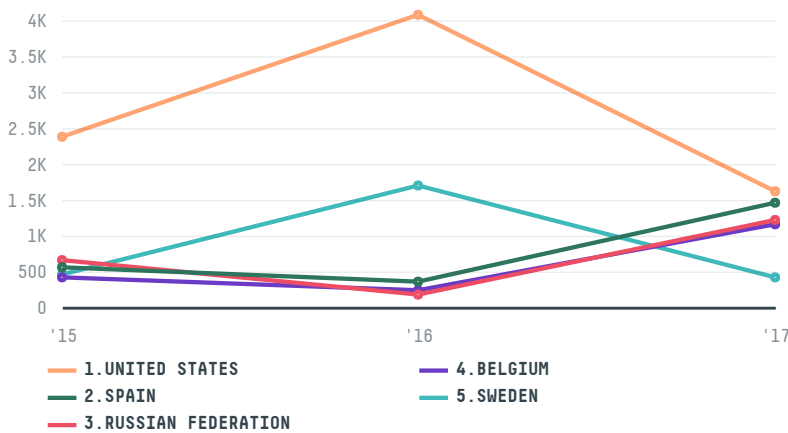

TOP DESTINATION COUNTRIES OF COFFEE IMPORTED BY COEX COFFEE INTERNATIONAL, INC.: