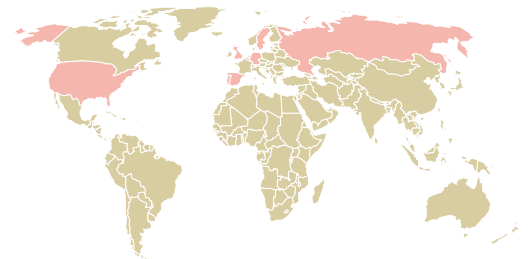

# trase

## COEX COFFEE INTERNATIONAL, INC.

ACTIVITY: **Importer**    COMMODITY: **Coffee**    COUNTRY: **Brazil**    YEAR: **2017**

COEX COFFEE INTERNATIONAL, INC. was the 40th largest importer of coffee from BRAZIL in 2017, accounting for 7 thousand tons. This is a 24% decrease vs the previous year. As an importer, COEX COFFEE INTERNATIONAL, INC. sources from 11 municipalities, or 2% of the coffee production municipalities. The main destination of the coffee imported by COEX COFFEE INTERNATIONAL, INC. is UNITED STATES, accounting for 24% of the total.

### TOP DESTINATION COUNTRIES OF COFFEE IMPORTED BY COEX COFFEE INTERNATIONAL, INC.:

COMPARING COMPANIES IMPORTING COFFEE FROM BRAZIL IN 2017

Trase is a partnership between

In collaboration with

and many other organizations and individuals.