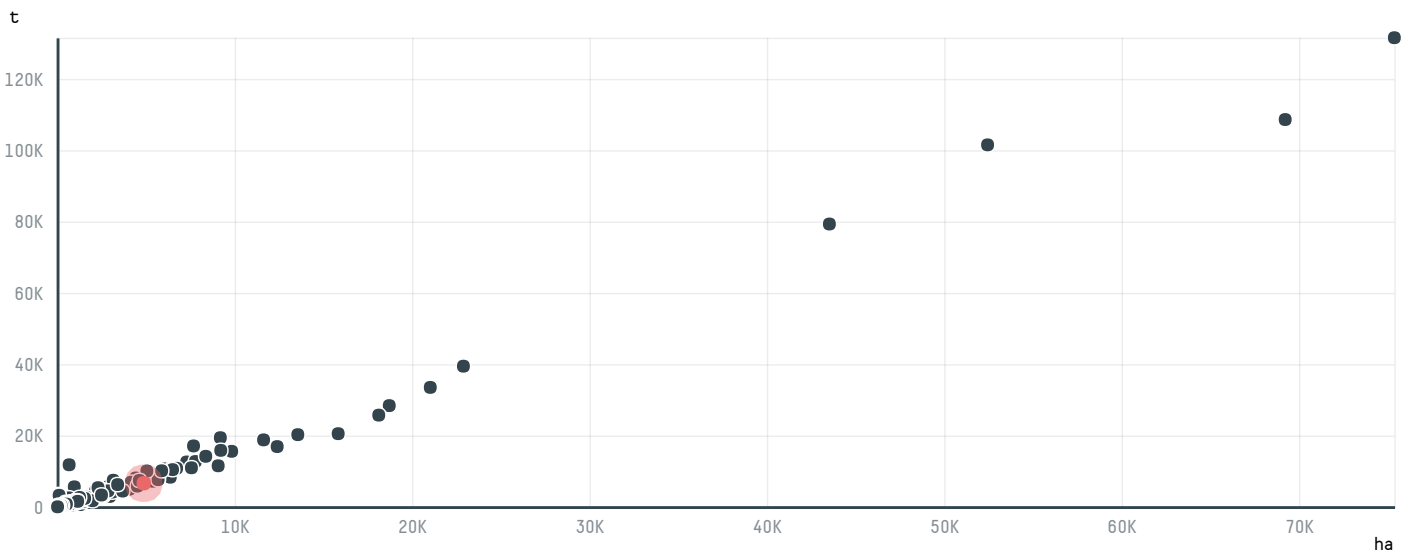

COMPARING COMPANIES IMPORTING COFFEE FROM BRAZIL IN 2017

Trase is a partnership between

In collaboration with

and many other organizations and individuals.

Donors

[Terms of Use](#) · [Privacy policy](#) · [Cookie policy](#) · [Contact us](#)

This website uses cookies to provide you with an improved user experience. By continuing to browse this site, you consent to the use of cookies and similar technologies. Please visit our [privacy policy](#) for further details.

I AGREE