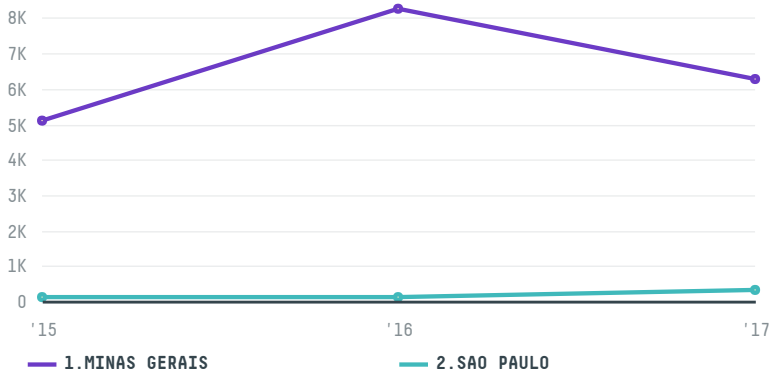

COMPARING COMPANIES IMPORTING COFFEE FROM BRAZIL IN 2017

Trase is a partnership between

In collaboration with

and many other organizations and individuals.

Donors

[Terms of Use](#) · [Privacy policy](#) · [Cookie policy](#) · [Contact us](#)

This website uses cookies to provide you with an improved user experience. By continuing to browse this site, you consent to the use of cookies and similar technologies. Please visit our [privacy policy](#) for further details.

I AGREE