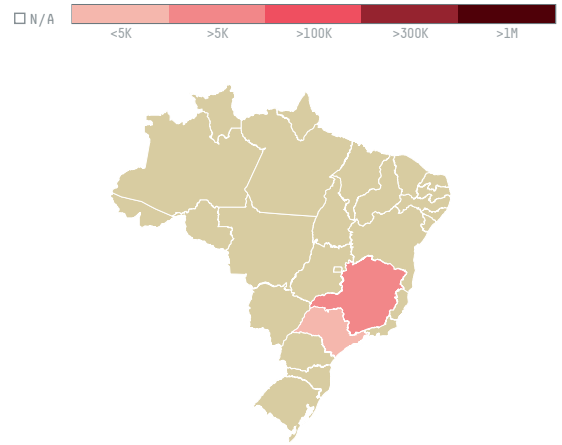

COMPARING COMPANIES IMPORTING COFFEE FROM BRAZIL IN 2017

Trase is a partnership between

In collaboration with

and many other organizations and individuals.

Donors

[Terms of Use](#) · [Privacy policy](#) · [Cookie policy](#) · [Contact us](#)

This website uses cookies to provide you with an improved user experience. By continuing to browse this site, you consent to the use of cookies and similar technologies. Please visit our [privacy policy](#) for further details.

I AGREE