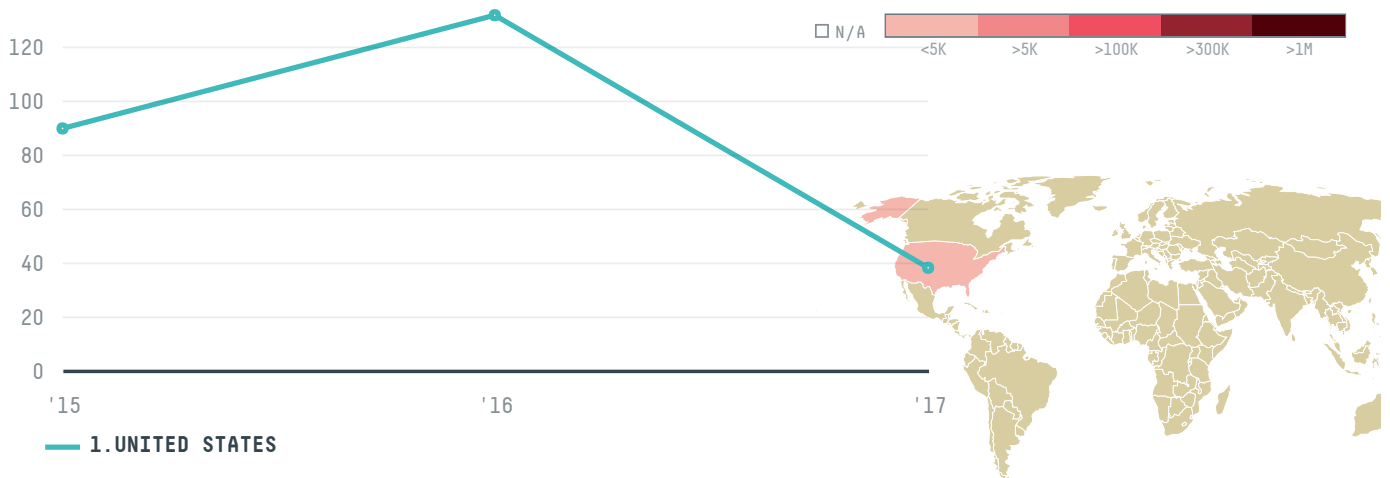

TOP DESTINATION COUNTRIES OF COFFEE IMPORTED BY COFFEE RESOURCES INC.:

This website uses cookies to provide you with an improved user experience. By continuing to browse this site, you consent to the use of cookies and similar technologies. Please visit our [privacy policy](#) for further details.

I AGREE