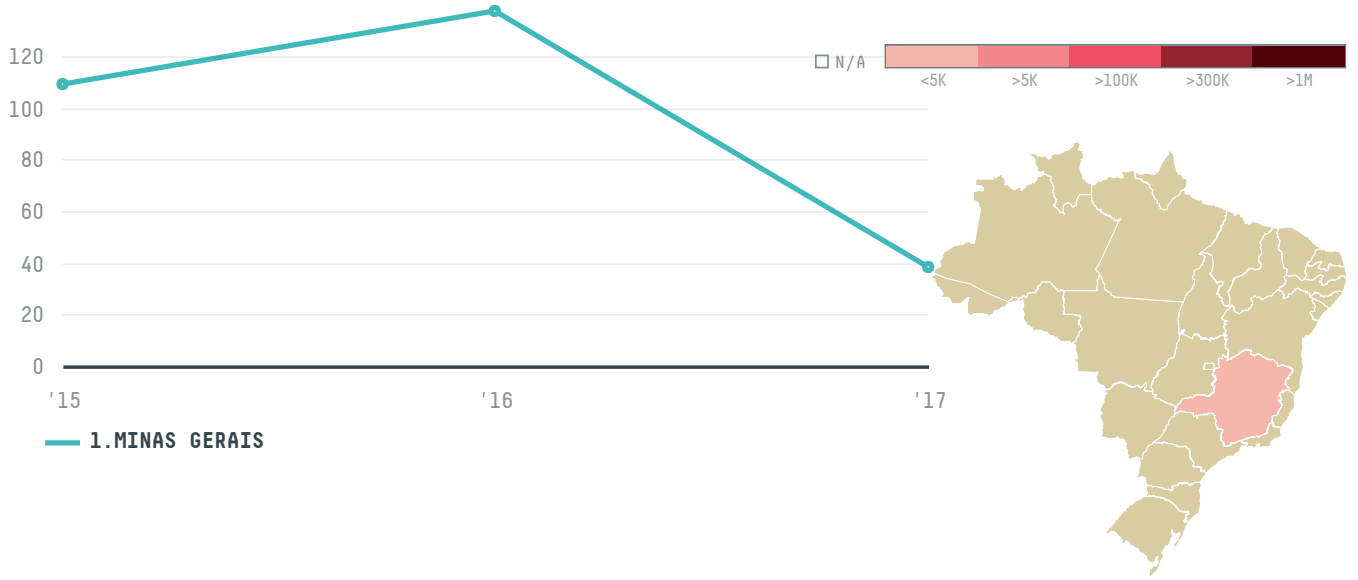

Trase is a partnership between

In collaboration with

and many other organizations

Donors

This website uses cookies to provide you with an improved user experience. By continuing to browse this site, you consent to the use of cookies and similar technologies. Please visit our [privacy policy](#) for further details.

I AGREE