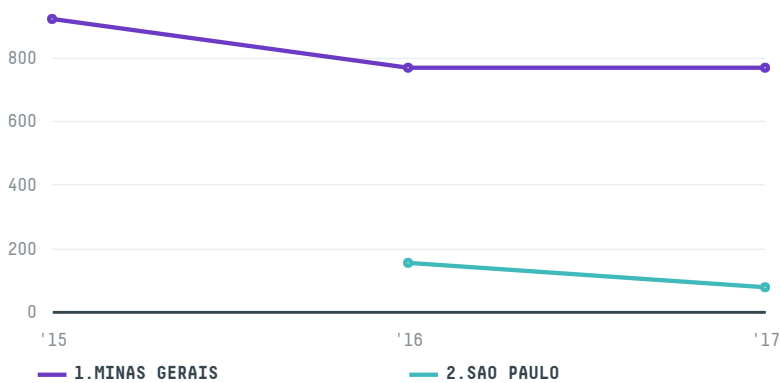

TOP DESTINATION COUNTRIES OF COFFEE IMPORTED BY GEPROCOR S.A.M: