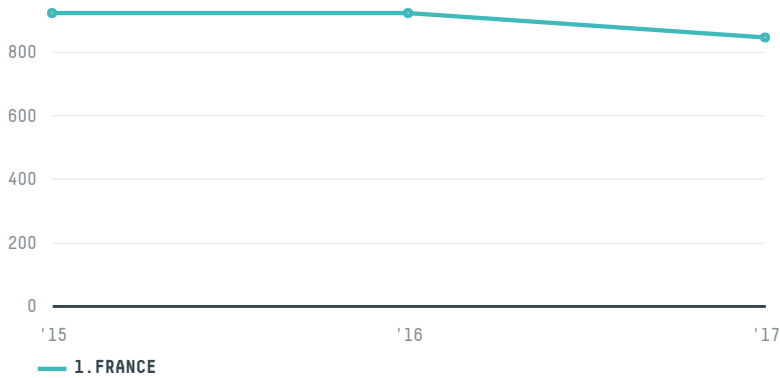

TOP DESTINATION COUNTRIES OF COFFEE IMPORTED BY GEPROCOR S.A.M: