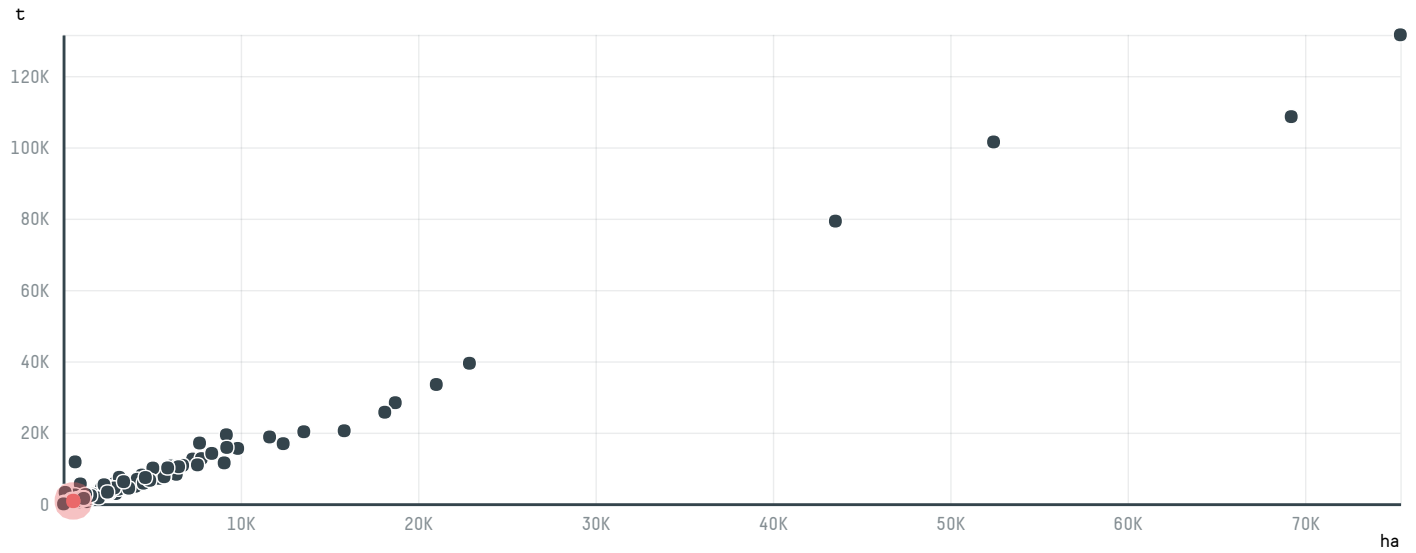

trase

GEPROCOR S.A.M

ACTIVITY: **Importer**
COMMODITY: **Coffee**
COUNTRY: **Brazil**
YEAR: **2017**

GEPROCOR S.A.M was the 177th largest importer of coffee from BRAZIL in 2017, accounting for 844 tons. This is a 8% decrease vs the previous year. As an importer, GEPROCOR S.A.M sources from 3 municipalities, or 0% of the coffee production municipalities. The main destination of the coffee imported by GEPROCOR S.A.M is FRANCE, accounting for 100% of the total.

TOP DESTINATION COUNTRIES OF COFFEE IMPORTED BY GEPROCOR S.A.M:

COMPARING COMPANIES IMPORTING COFFEE FROM BRAZIL IN 2017

Trase is a partnership between

In collaboration with

and many other organizations and individuals.