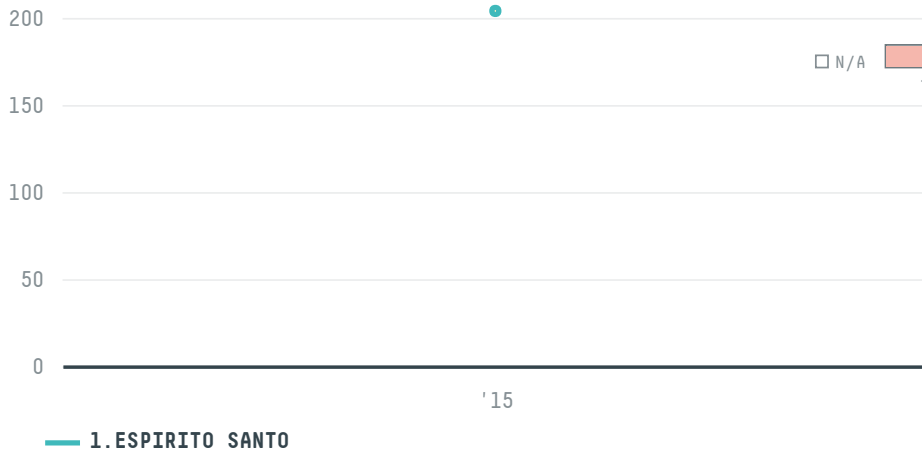

Trase is a partnership between

In collaboration with

and many other organizations

Donors

This website uses cookies to provide you with an improved user experience. By continuing to browse this site, you consent to the use of cookies and similar technologies. Please visit our [privacy policy](#) for further details.

I AGREE