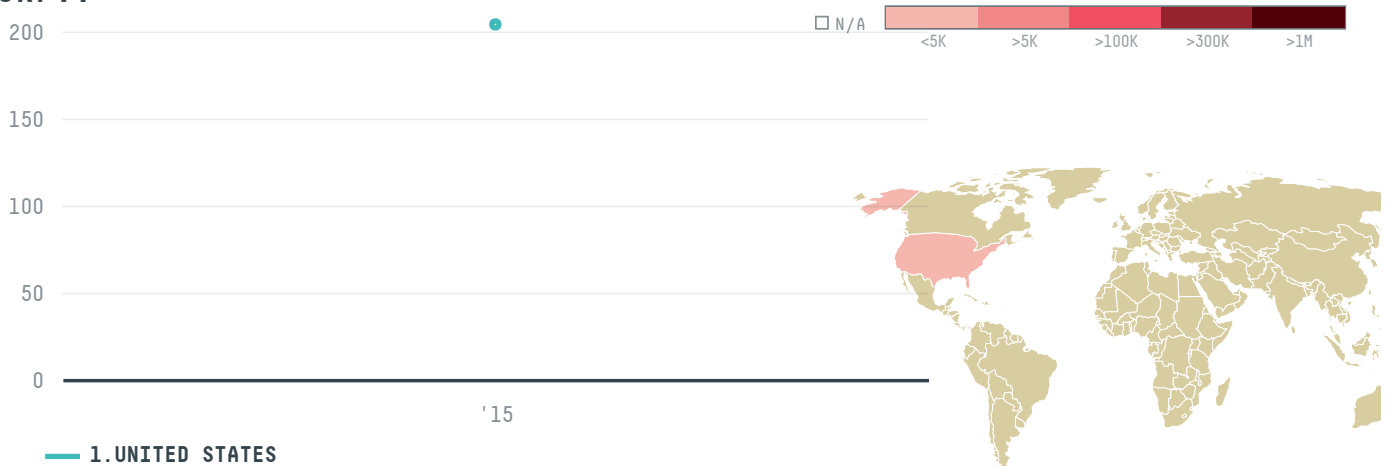

trase

COFFEE AMERICA (USA) CORP.

ACTIVITY: **Importer** COMMODITY: **Coffee** COUNTRY: **Brazil**

YEAR: **2015**

COFFEE AMERICA (USA) CORP. was the 551st largest importer of coffee from BRAZIL in 2015, accounting for 204 tons. As an importer, COFFEE AMERICA (USA) CORP. sources from 1 municipalities, or 0% of the coffee production municipalities. The main destination of the coffee imported by COFFEE AMERICA (USA) CORP. is UNITED STATES, accounting for 100% of the total.

TOP DESTINATION COUNTRIES OF COFFEE IMPORTED BY COFFEE AMERICA (USA) CORP. :

This website uses cookies to provide you with an improved user experience. By continuing to browse this site, you consent to the use of cookies and similar technologies. Please visit our [privacy policy](#) for further details.