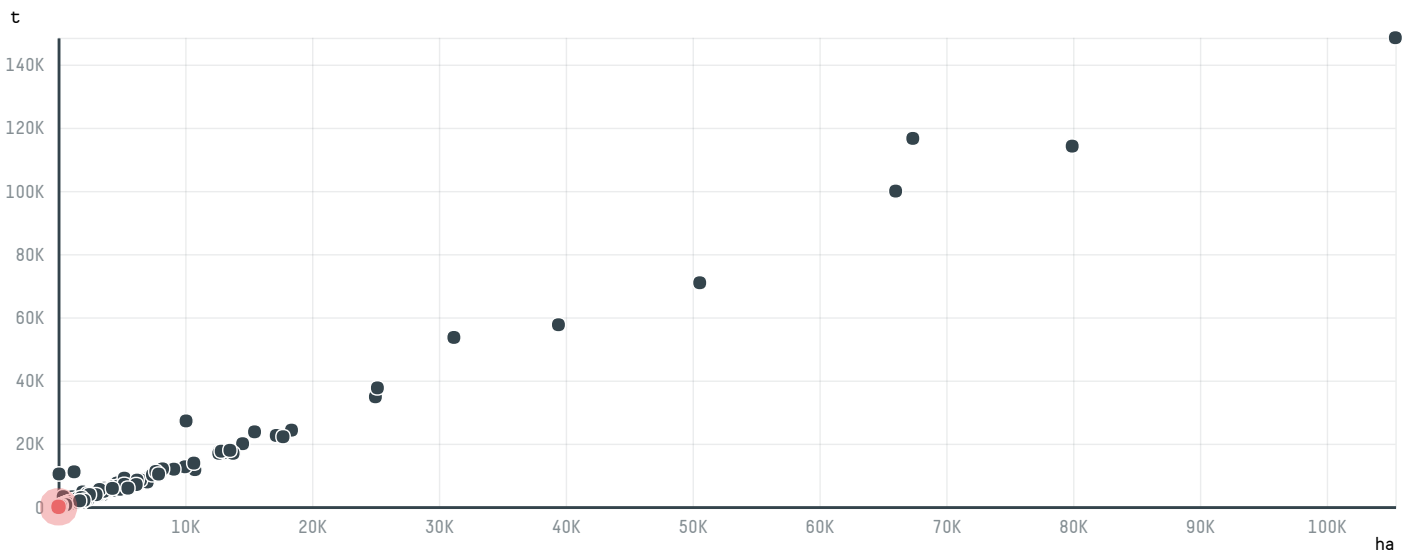

TOP DESTINATION COUNTRIES OF COFFEE IMPORTED BY NOBLE AMERICAS RESOURCES CORP. (MA-435/14B):

□ N/A <5K >5K >100K >300K >1M

COMPARING COMPANIES IMPORTING COFFEE FROM BRAZIL IN 2015

Trase is a partnership between