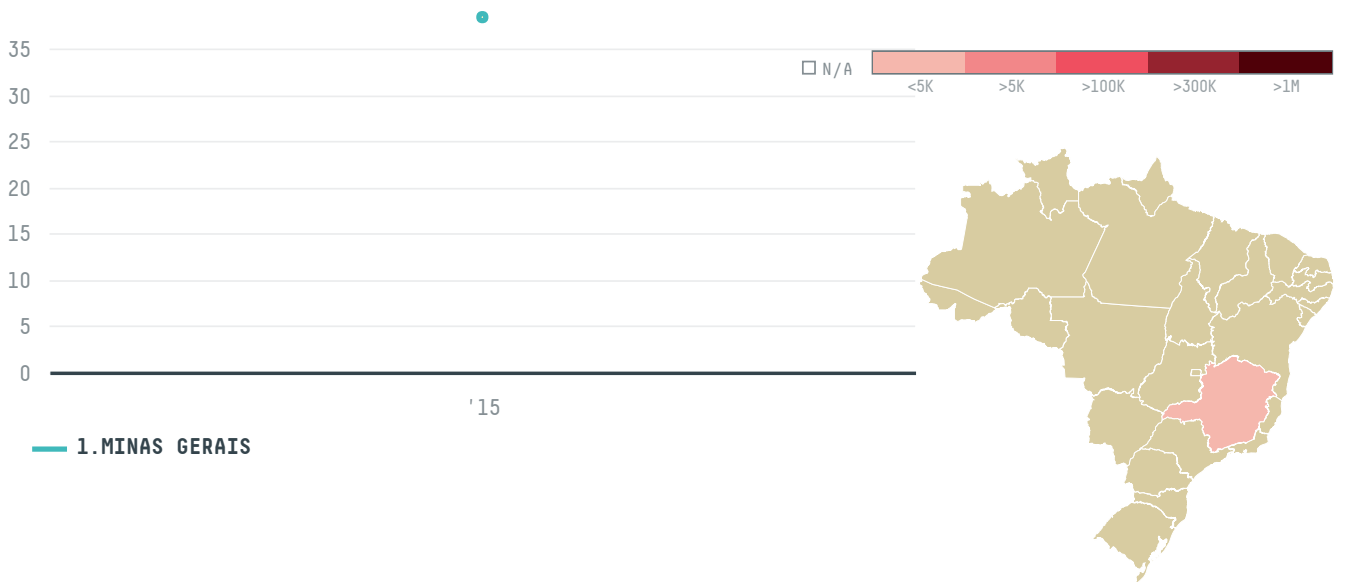

YEAR

2015

NOBLE AMERICAS RESOURCES CORP. (MA-432/14) was the 1196th largest importer of coffee from BRAZIL in 2015, accounting for 38 tons. As an importer, NOBLE AMERICAS RESOURCES CORP. (MA-432/14) sources from 1 municipalities, or 0% of the coffee production municipalities. The main destination of the coffee imported by NOBLE AMERICAS RESOURCES CORP. (MA-432/14) is BELGIUM, accounting for 100% of the total.

I AGREE

1. BELGIUM

1. MINAS GERAIS

This website uses cookies to provide you with an improved user experience. By continuing to browse this site, you consent to the use of cookies and similar technologies. Please visit our [privacy policy](#) for further details.