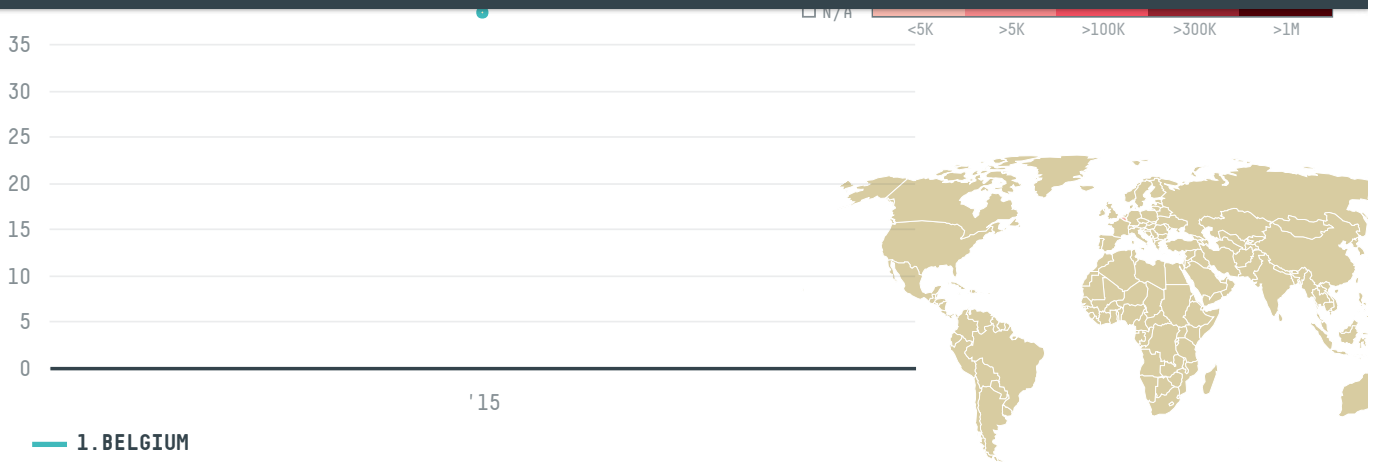

This website uses cookies to provide you with an improved user experience. By continuing to browse this site, you consent to the use of cookies and similar technologies. Please visit our [privacy policy](#) for further details.

I AGREE

1. BELGIUM