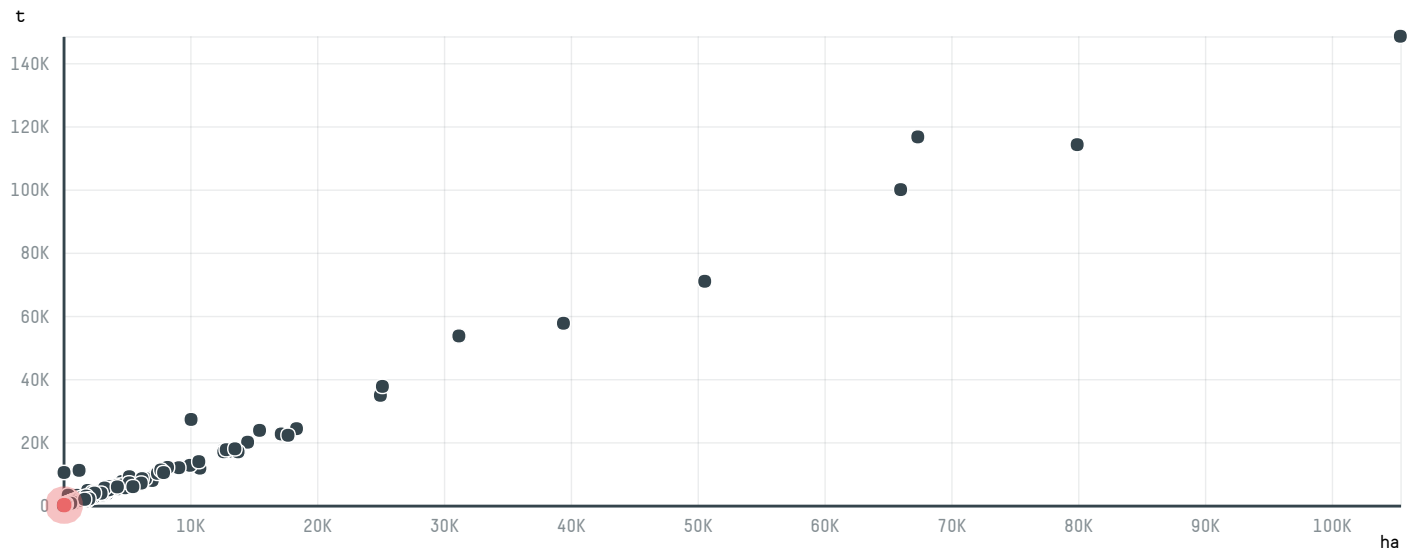

trase

IPANEMA TRADING IN.,

ACTIVITY COMMODITY COUNTRY YEAR
Importer **Coffee** **Brazil** **2015**

IPANEMA TRADING IN., was the 864th largest importer of coffee from BRAZIL in 2015, accounting for 90 tons. As an importer, IPANEMA TRADING IN., sources from 1 municipalities, or 0% of the coffee production municipalities. The main destination of the coffee imported by IPANEMA TRADING IN., is SAUDI ARABIA, accounting for 100% of the total.

TOP DESTINATION COUNTRIES OF COFFEE IMPORTED BY IPANEMA TRADING IN., :

COMPARING COMPANIES IMPORTING COFFEE FROM BRAZIL IN 2015

Trase is a partnership between

In collaboration with

and many other organizations and individuals.