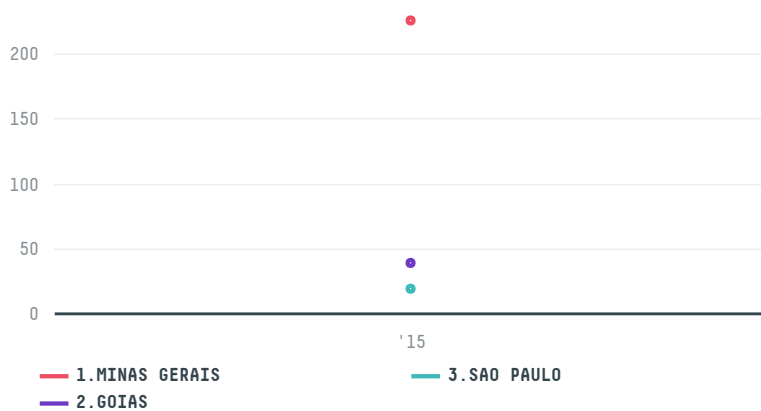

trase

LAMCO S.R.L

ACTIVITY: **Importer**
COMMODITY: **Coffee**
COUNTRY: **Brazil**
YEAR: **2015**

LAMCO S.R.L was the 430th largest importer of coffee from BRAZIL in 2015, accounting for 283 tons. As an importer, LAMCO S.R.L sources from 1 municipalities, or 0% of the coffee production municipalities. The main destination of the coffee imported by LAMCO S.R.L is UNITED STATES, accounting for 53% of the total.

TOP DESTINATION COUNTRIES OF COFFEE IMPORTED BY LAMCO S.R.L:

Trase is a partnership between

In collaboration with

and many other organizations and individuals.

Donors

[Terms of Use](#) · [Privacy policy](#) · [Cookie policy](#) · [Contact us](#)