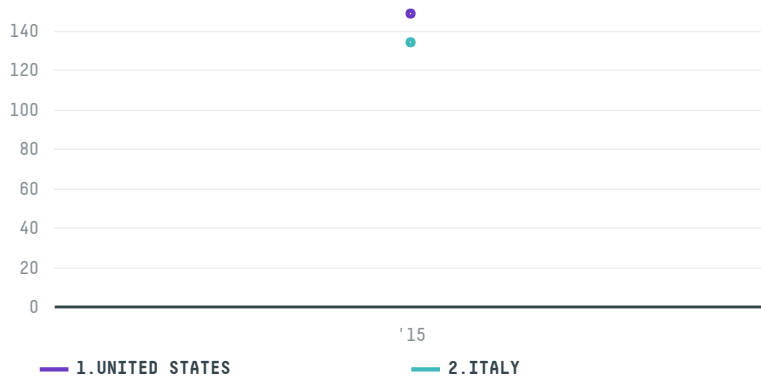

trase

LAMCO S.R.L

ACTIVITY: **Importer**
COMMODITY: **Coffee**
COUNTRY: **Brazil**
YEAR: **2015**

LAMCO S.R.L was the 430th largest importer of coffee from BRAZIL in 2015, accounting for 283 tons. As an importer, LAMCO S.R.L sources from 1 municipalities, or 0% of the coffee production municipalities. The main destination of the coffee imported by LAMCO S.R.L is UNITED STATES, accounting for 53% of the total.

TOP DESTINATION COUNTRIES OF COFFEE IMPORTED BY LAMCO S.R.L:

Trase is a partnership between

In collaboration with

and many other organizations and individuals.

Donors

[Terms of Use](#) · [Privacy policy](#) · [Cookie policy](#) · [Contact us](#)