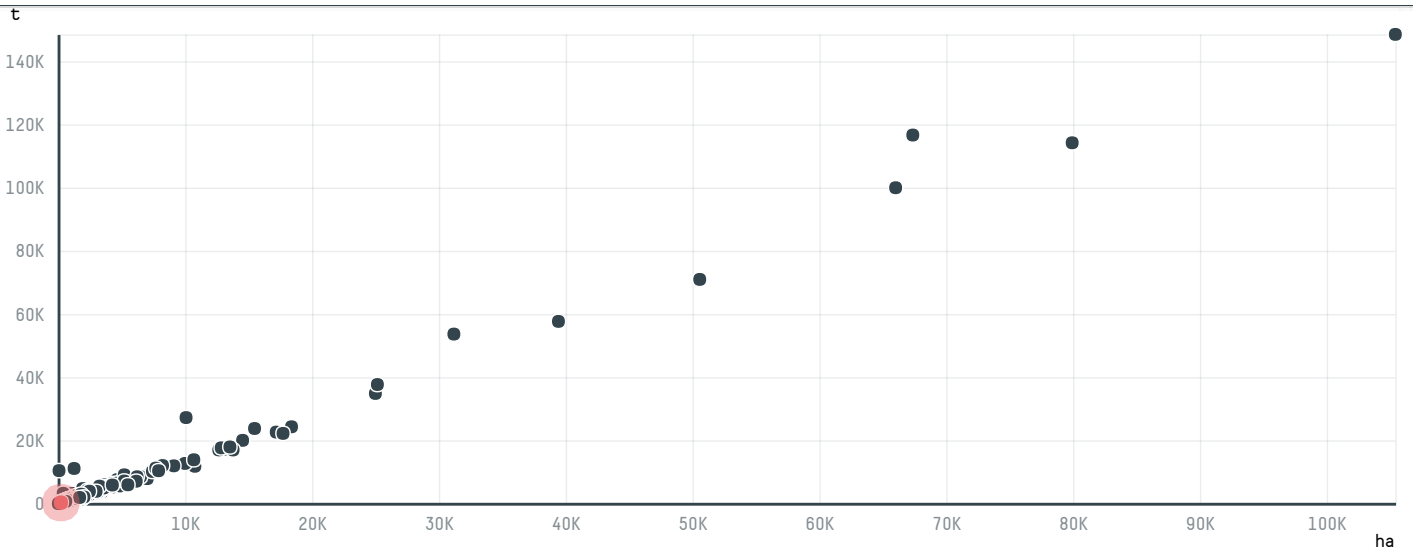

trase

LAMCO S.R.L

ACTIVITY: **Importer**
COMMODITY: **Coffee**
COUNTRY: **Brazil**
YEAR: **2015**

LAMCO S.R.L was the 430th largest importer of coffee from BRAZIL in 2015, accounting for 283 tons. As an importer, LAMCO S.R.L sources from 1 municipalities, or 0% of the coffee production municipalities. The main destination of the coffee imported by LAMCO S.R.L is UNITED STATES, accounting for 53% of the total.

TOP DESTINATION COUNTRIES OF COFFEE IMPORTED BY LAMCO S.R.L:

Trase is a partnership between

In collaboration with

and many other organizations and individuals.

Donors

[Terms of Use](#) · [Privacy policy](#) · [Cookie policy](#) · [Contact us](#)