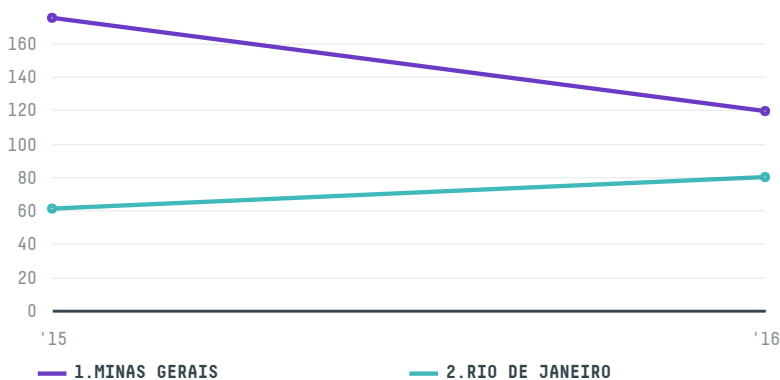

TOP DESTINATION COUNTRIES OF COFFEE IMPORTED BY GUZMAN GLOBAL S.L: