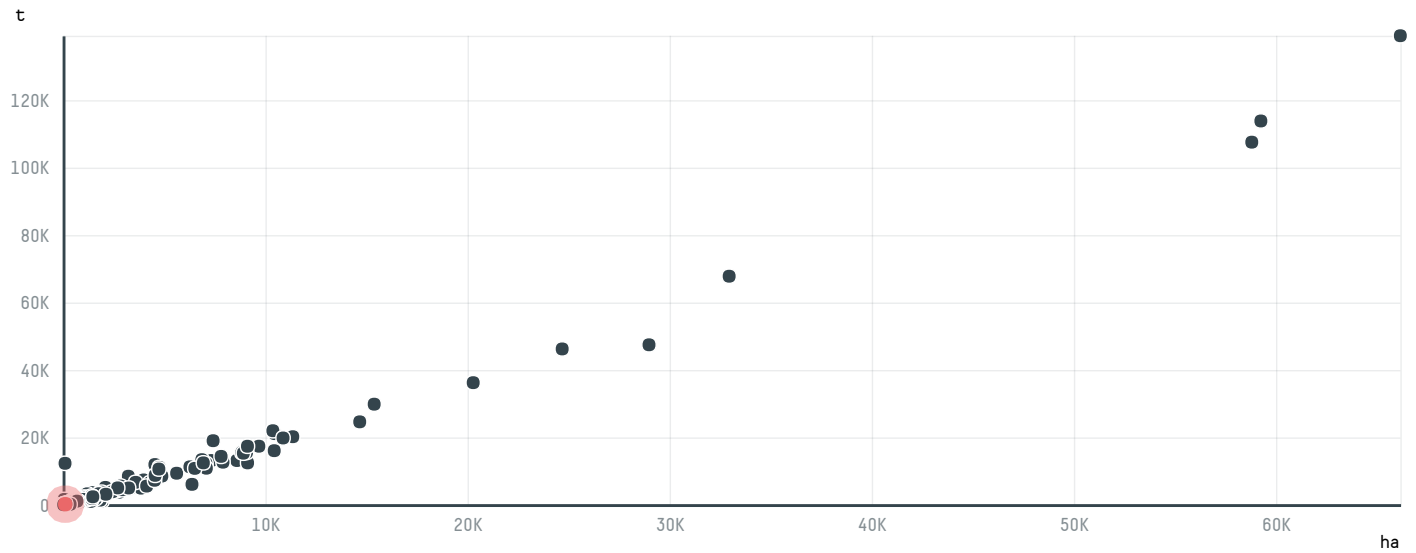

trase

GUZMAN GLOBAL S.L

ACTIVITY: **Importer**
COMMODITY: **Coffee**
COUNTRY: **Brazil**
YEAR: **2016**

GUZMAN GLOBAL S.L was the 547th largest importer of coffee from BRAZIL in 2016, accounting for 199 tons. This is a 16% decrease vs the previous year. As an importer, GUZMAN GLOBAL S.L sources from 4 municipalities, or 1% of the coffee production municipalities. The main destination of the coffee imported by GUZMAN GLOBAL S.L is SPAIN, accounting for 100% of the total.

TOP DESTINATION COUNTRIES OF COFFEE IMPORTED BY GUZMAN GLOBAL S.L:

COMPARING COMPANIES IMPORTING COFFEE FROM BRAZIL IN 2016

Trase is a partnership between

In collaboration with

and many other organizations and individuals.