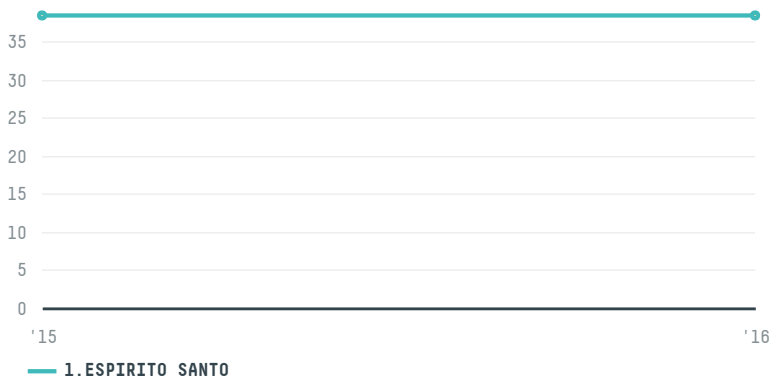

trase

SYNCAFE SA

ACTIVITY: **Importer**
COMMODITY: **Coffee**
COUNTRY: **Brazil**
YEAR: **2016**

SYNCAFE SA was the 1213th largest importer of coffee from BRAZIL in 2016, accounting for 38 tons. This is a 50% decrease vs the previous year. As an importer, SYNCAFE SA sources from 1 municipalities, or 0% of the coffee production municipalities. The main destination of the coffee imported by SYNCAFE SA is GREECE, accounting for 100% of the total.

TOP DESTINATION COUNTRIES OF COFFEE IMPORTED BY SYNCAFE SA:

Trase is a partnership between

In collaboration with

and many other organizations and individuals.

Donors

[Terms of Use](#) · [Privacy policy](#) · [Cookie policy](#) · [Contact us](#)