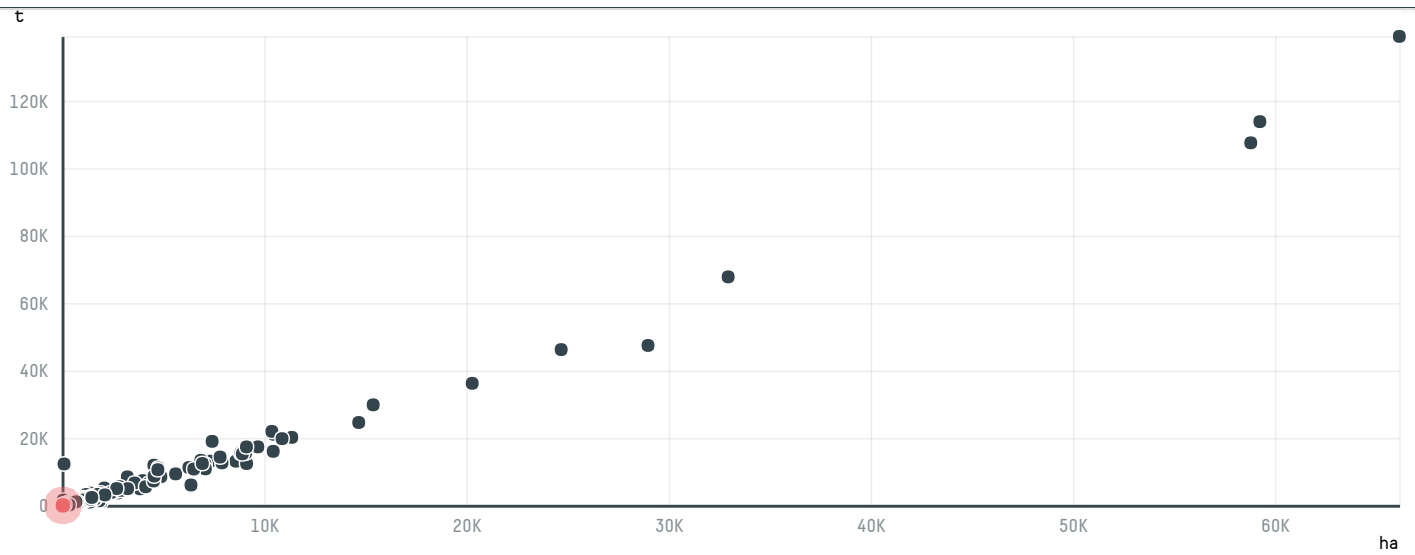

trase

SYNCAFE SA

ACTIVITY: **Importer**
COMMODITY: **Coffee**
COUNTRY: **Brazil**
YEAR: **2016**

SYNCAFE SA was the 1213th largest importer of coffee from BRAZIL in 2016, accounting for 38 tons. This is a 50% decrease vs the previous year. As an importer, SYNCAFE SA sources from 1 municipalities, or 0% of the coffee production municipalities. The main destination of the coffee imported by SYNCAFE SA is GREECE, accounting for 100% of the total.

TOP DESTINATION COUNTRIES OF COFFEE IMPORTED BY SYNCAFE SA:

Trase is a partnership between

In collaboration with

and many other organizations and individuals.

Donors

[Terms of Use](#) · [Privacy policy](#) · [Cookie policy](#) · [Contact us](#)