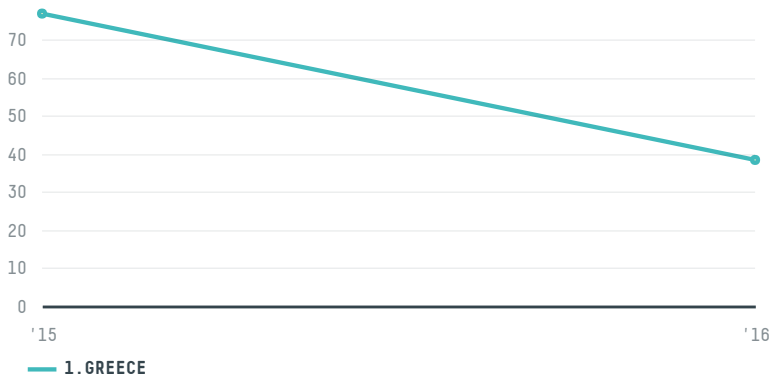

TOP DESTINATION COUNTRIES OF COFFEE IMPORTED BY SYNCAFE SA: