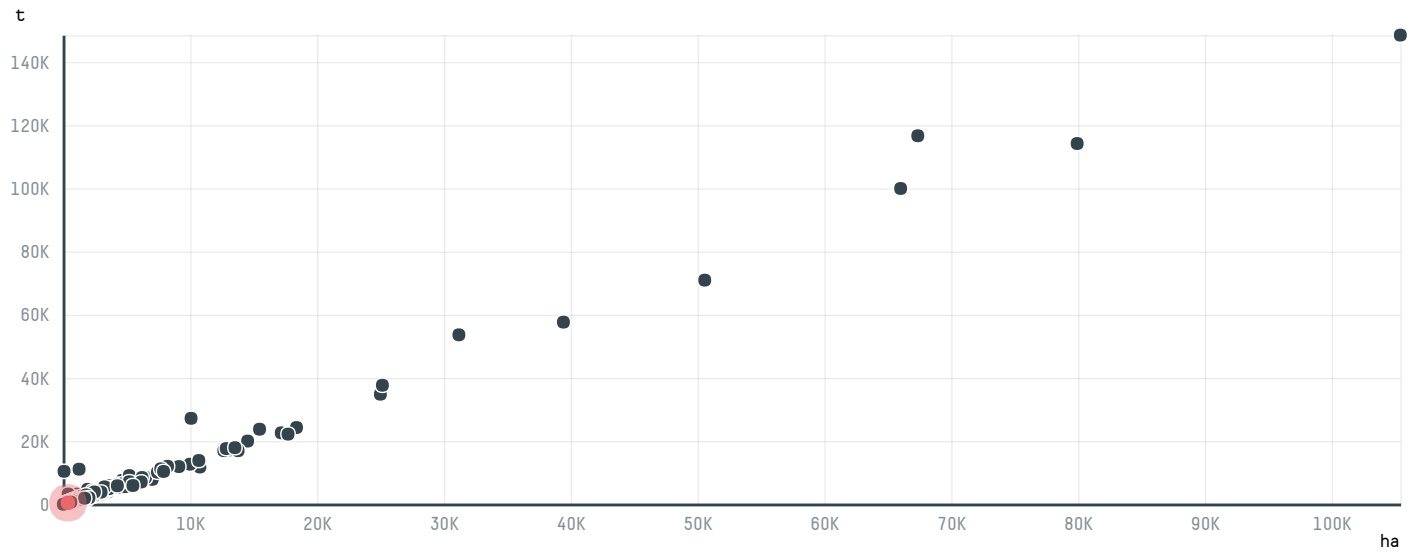

COMPARING COMPANIES IMPORTING COFFEE FROM BRAZIL IN 2015

Trase is a partnership between

In collaboration with

and many other organizations and individuals.

Donors

[Terms of Use](#) · [Privacy policy](#) · [Cookie policy](#) · [Contact us](#)