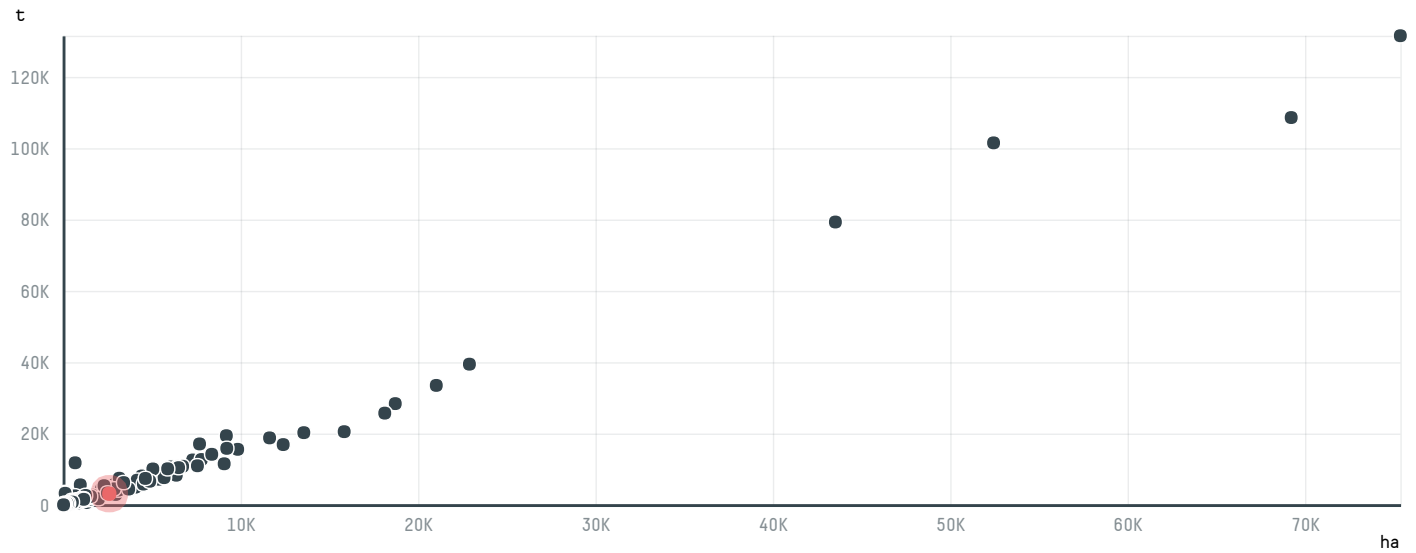

trase

TRISTAO TRADING PANAMA SA

ACTIVITY: **Importer**
COMMODITY: **Coffee**
COUNTRY: **Brazil**
YEAR: **2017**

TRISTAO TRADING PANAMA SA was the 74th largest importer of coffee from BRAZIL in 2017, accounting for 3 thousand tons. This is a 168% increase vs the previous year. As an importer, TRISTAO TRADING PANAMA SA sources from 5 municipalities, or 1% of the coffee production municipalities. The main destination of the coffee imported by TRISTAO TRADING PANAMA SA is GERMANY, accounting for 80% of the total.

TOP DESTINATION COUNTRIES OF COFFEE IMPORTED BY TRISTAO TRADING PANAMA SA:

COMPARING COMPANIES IMPORTING COFFEE FROM BRAZIL IN 2017

Trase is a partnership between

In collaboration with

and many other organizations and individuals.