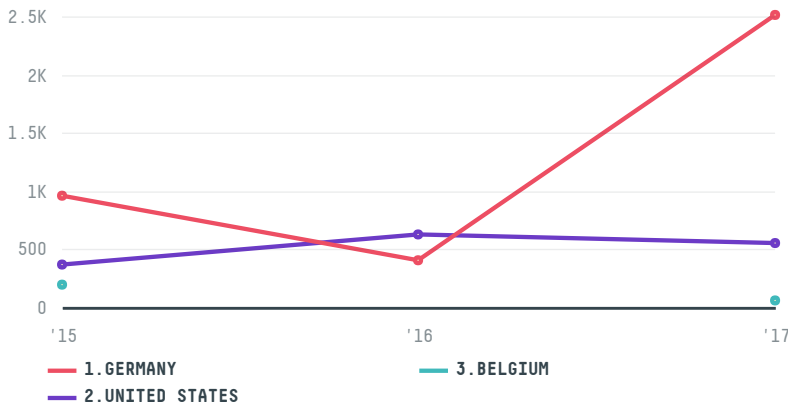

TOP DESTINATION COUNTRIES OF COFFEE IMPORTED BY TRISTAO TRADING PANAMA SA: