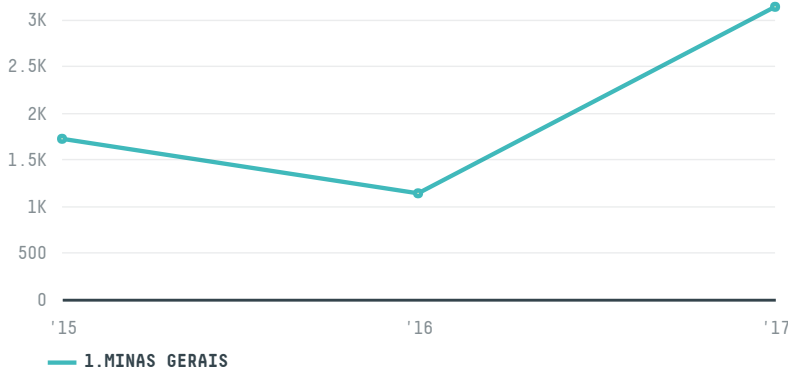

trase

TRISTAO TRADING PANAMA SA

ACTIVITY: **Importer**
COMMODITY: **Coffee**
COUNTRY: **Brazil**
YEAR: **2017**

TRISTAO TRADING PANAMA SA was the 74th largest importer of coffee from BRAZIL in 2017, accounting for 3 thousand tons. This is a 168% increase vs the previous year. As an importer, TRISTAO TRADING PANAMA SA sources from 5 municipalities, or 1% of the coffee production municipalities. The main destination of the coffee imported by TRISTAO TRADING PANAMA SA is GERMANY, accounting for 80% of the total.

TOP DESTINATION COUNTRIES OF COFFEE IMPORTED BY TRISTAO TRADING PANAMA SA:

COMPARING COMPANIES IMPORTING COFFEE FROM BRAZIL IN 2017

Trase is a partnership between

In collaboration with

and many other organizations and individuals.