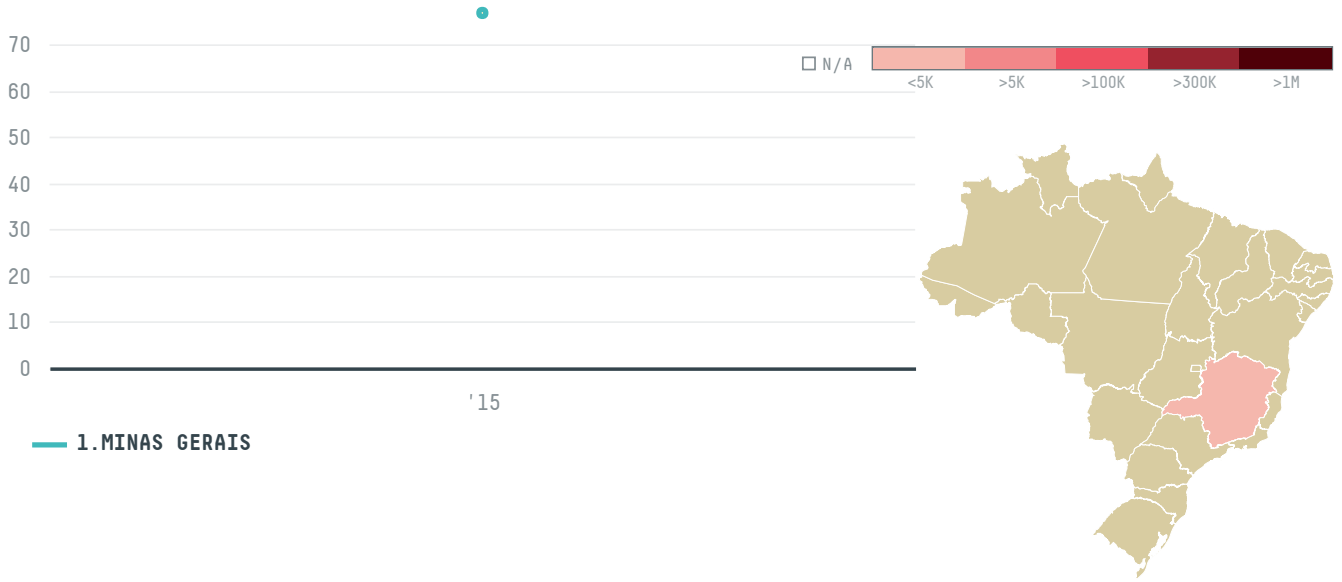

Trase is a partnership between

In collaboration with

and many other organizations

Donors

This website uses cookies to provide you with an improved user experience. By continuing to browse this site, you consent to the use of cookies and similar technologies. Please visit our [privacy policy](#) for further details.

I AGREE