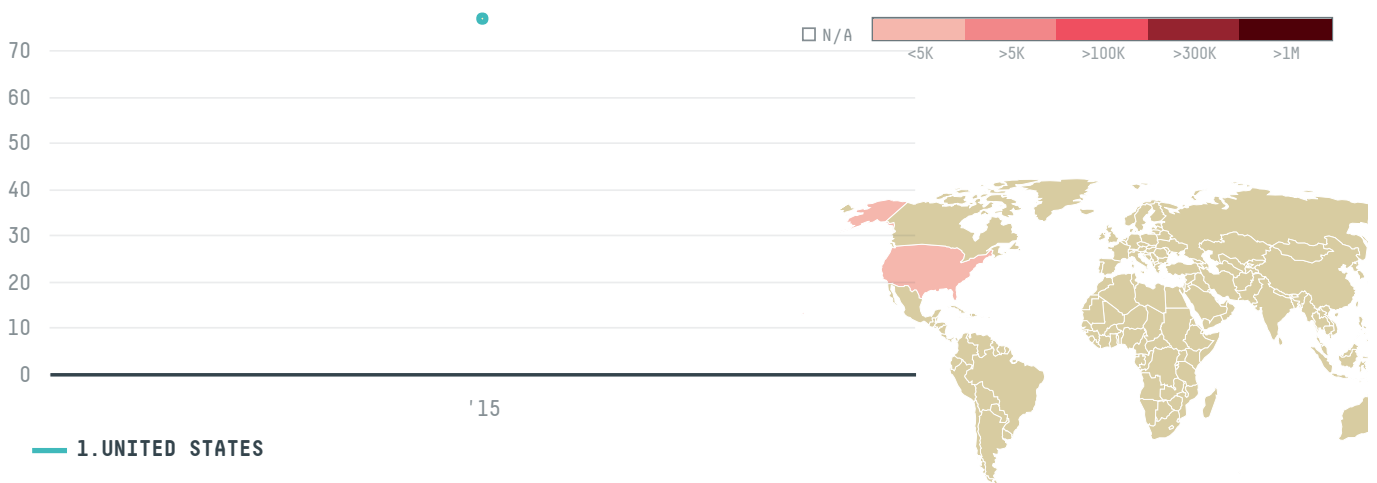

trase

INTERNATIONAL COFFEE CORP

ACTIVITY

Importer

COMMODITY

Coffee

COUNTRY

Brazil

YEAR

2015

INTERNATIONAL COFFEE CORP was the 913th largest importer of coffee from BRAZIL in 2015, accounting for 77 tons. As an importer, INTERNATIONAL COFFEE CORP sources from 2 municipalities, or 0% of the coffee production municipalities. The main destination of the coffee imported by INTERNATIONAL COFFEE CORP is UNITED STATES, accounting for 100% of the total.

TOP DESTINATION COUNTRIES OF COFFEE IMPORTED BY INTERNATIONAL COFFEE CORP:

This website uses cookies to provide you with an improved user experience. By continuing to browse this site, you consent to the use of cookies and similar technologies. Please visit our [privacy policy](#) for further details.