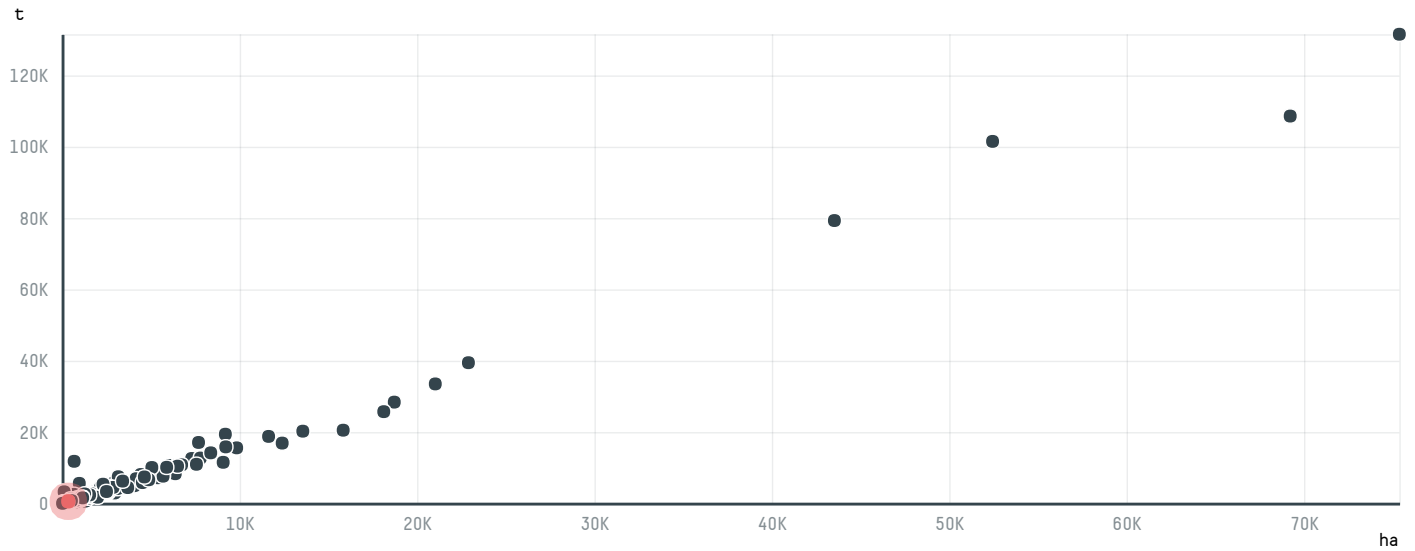

trase

WESTFELDT BROTHERS, INC.

ACTIVITY: **Importer**
COMMODITY: **Coffee**
COUNTRY: **Brazil**
YEAR: **2017**

WESTFELDT BROTHERS, INC. was the 236th largest importer of coffee from BRAZIL in 2017, accounting for 576 tons. As an importer, WESTFELDT BROTHERS, INC. sources from 2 municipalities, or 0% of the coffee production municipalities. The main destination of the coffee imported by WESTFELDT BROTHERS, INC. is MEXICO, accounting for 93% of the total.

TOP DESTINATION COUNTRIES OF COFFEE IMPORTED BY WESTFELDT BROTHERS, INC.:

COMPARING COMPANIES IMPORTING COFFEE FROM BRAZIL IN 2017

Trase is a partnership between

In collaboration with

and many other organizations and individuals.