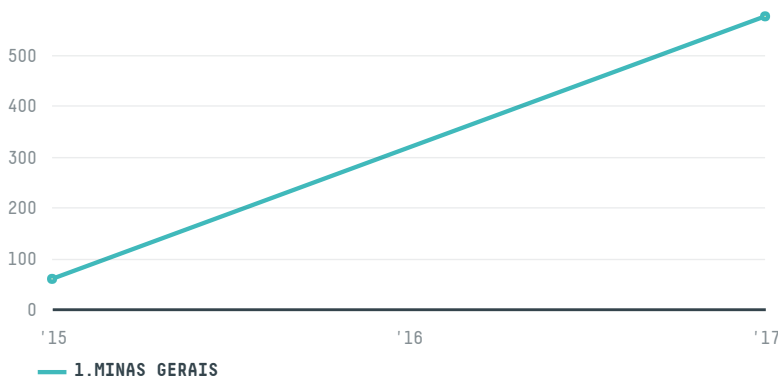

trase

WESTFELDT BROTHERS, INC.

ACTIVITY: **Importer**
COMMODITY: **Coffee**
COUNTRY: **Brazil**
YEAR: **2017**

WESTFELDT BROTHERS, INC. was the 236th largest importer of coffee from BRAZIL in 2017, accounting for 576 tons. As an importer, WESTFELDT BROTHERS, INC. sources from 2 municipalities, or 0% of the coffee production municipalities. The main destination of the coffee imported by WESTFELDT BROTHERS, INC. is MEXICO, accounting for 93% of the total.

TOP DESTINATION COUNTRIES OF COFFEE IMPORTED BY WESTFELDT BROTHERS, INC.:

COMPARING COMPANIES IMPORTING COFFEE FROM BRAZIL IN 2017

Trase is a partnership between

In collaboration with

and many other organizations and individuals.