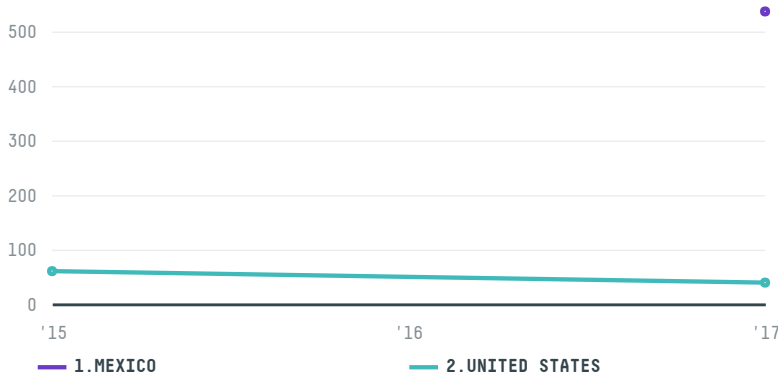

TOP DESTINATION COUNTRIES OF COFFEE IMPORTED BY WESTFELDT BROTHERS, INC.: