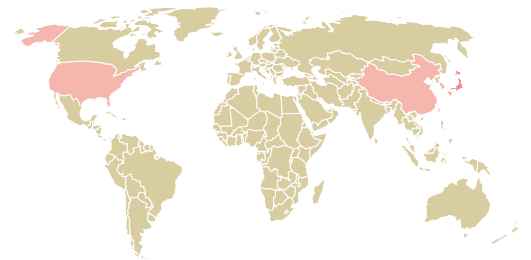

trase

MITSUI & CO. LTD

ACTIVITY: **Importer**
COMMODITY: **Coffee**
COUNTRY: **Brazil**
YEAR: **2017**

MITSUI & CO. LTD was the 23rd largest importer of coffee from BRAZIL in 2017, accounting for 11 thousand tons. This is a 18% decrease vs the previous year. As an importer, MITSUI & CO. LTD sources from 18 municipalities, or 3% of the coffee production municipalities. The main destination of the coffee imported by MITSUI & CO. LTD is JAPAN, accounting for 80% of the total.

TOP DESTINATION COUNTRIES OF COFFEE IMPORTED BY MITSUI & CO. LTD:

COMPARING COMPANIES IMPORTING COFFEE FROM BRAZIL IN 2017

Trase is a partnership between

In collaboration with

and many other organizations and individuals.