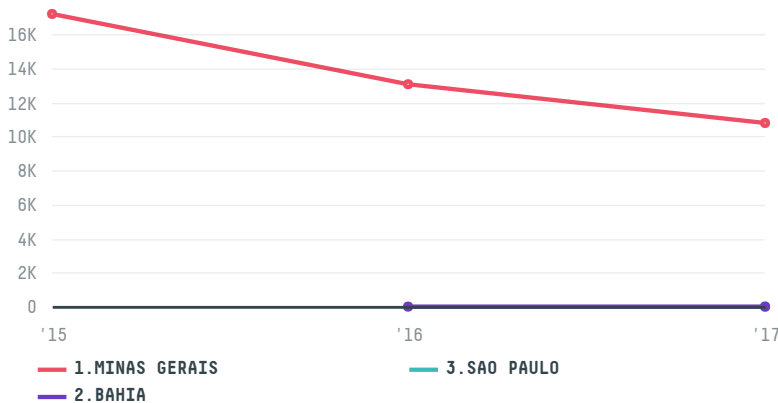

TOP DESTINATION COUNTRIES OF COFFEE IMPORTED BY MITSUI & CO. LTD: