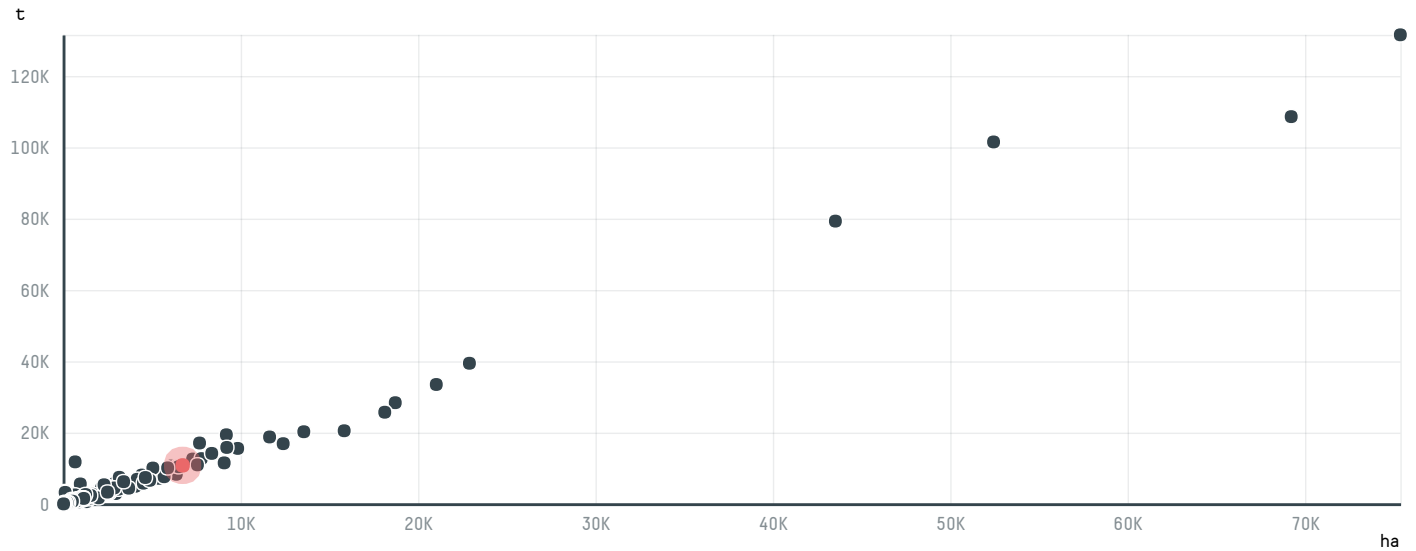

COMPARING COMPANIES IMPORTING COFFEE FROM BRAZIL IN 2017

Trase is a partnership between

In collaboration with

and many other organizations and individuals.

Donors

[Terms of Use](#) · [Privacy policy](#) · [Cookie policy](#) · [Contact us](#)