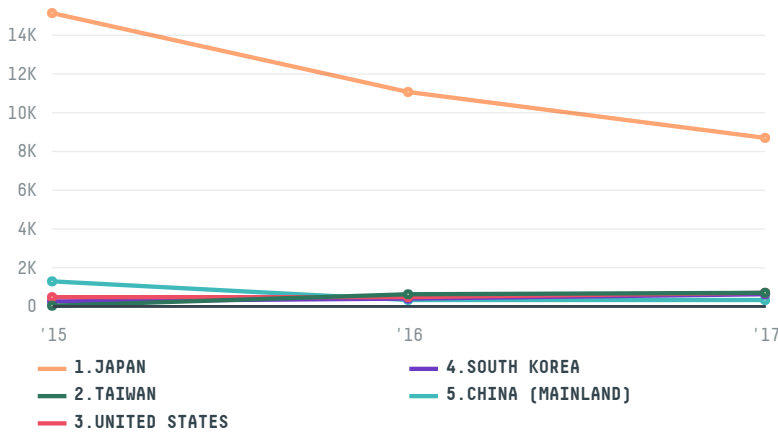

TOP DESTINATION COUNTRIES OF COFFEE IMPORTED BY MITSUI & CO. LTD: