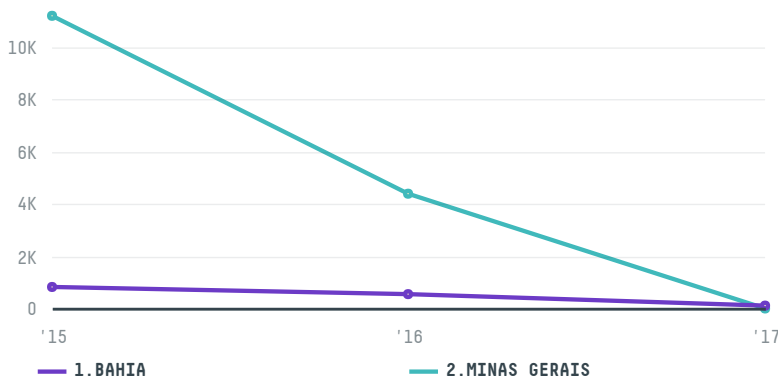

trase

KONINKLIJKE DOUWE EGBERTS BV

ACTIVITY: **Importer**
COMMODITY: **Coffee**
COUNTRY: **Brazil**
YEAR: **2017**

KONINKLIJKE DOUWE EGBERTS BV was the 666th largest importer of coffee from BRAZIL in 2017, accounting for 108 tons. This is a 98% decrease vs the previous year. As an importer, KONINKLIJKE DOUWE EGBERTS BV sources from 2 municipalities, or 0% of the coffee production municipalities. The main destination of the coffee imported by KONINKLIJKE DOUWE EGBERTS BV is GERMANY, accounting for 80% of the total.

TOP DESTINATION COUNTRIES OF COFFEE IMPORTED BY KONINKLIJKE DOUWE EGBERTS BV:

COMPARING COMPANIES IMPORTING COFFEE FROM BRAZIL IN 2017

Trase is a partnership between

In collaboration with

and many other organizations and individuals.