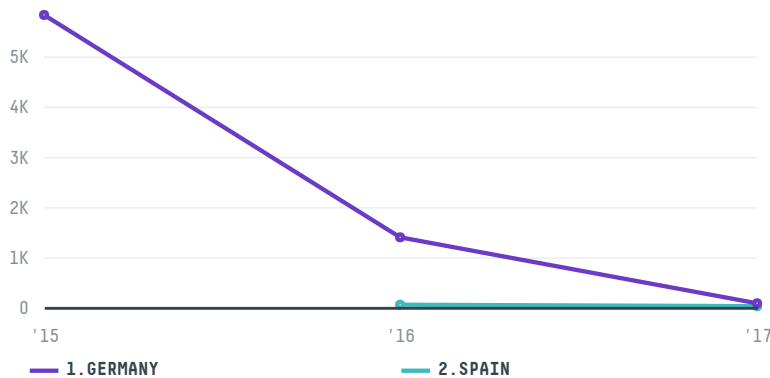

TOP DESTINATION COUNTRIES OF COFFEE IMPORTED BY KONINKLIJKE DOUWE EGBERTS BV: