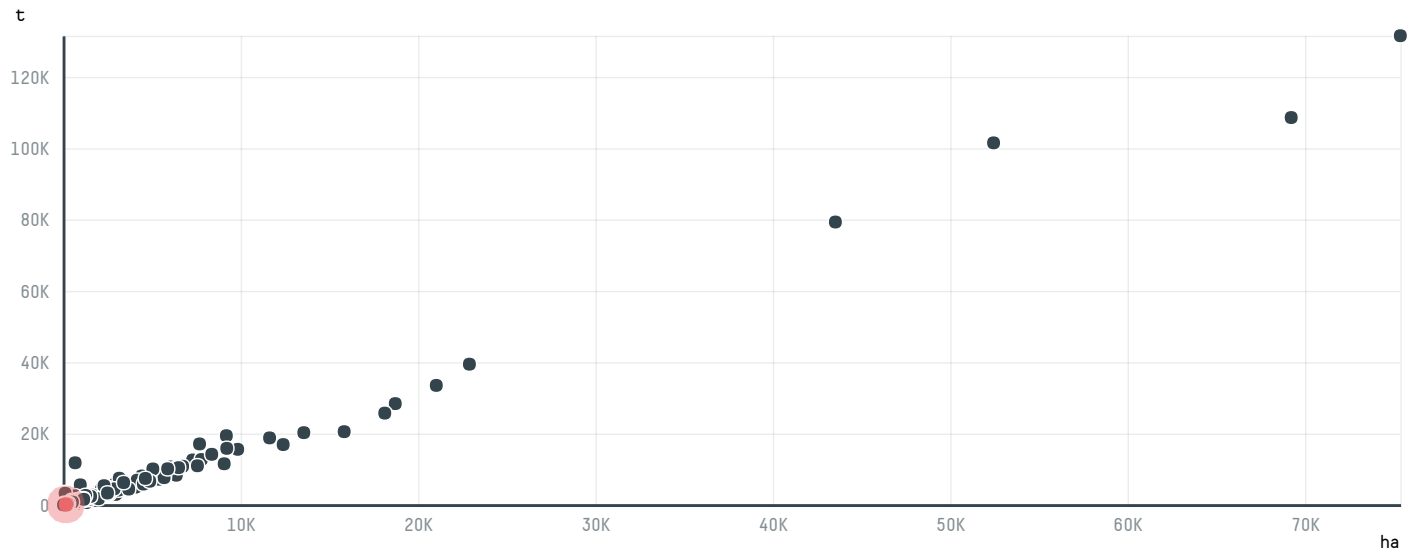

trase

KONINKLIJKE DOUWE EGBERTS BV

ACTIVITY: **Importer**
COMMODITY: **Coffee**
COUNTRY: **Brazil**
YEAR: **2017**

KONINKLIJKE DOUWE EGBERTS BV was the 666th largest importer of coffee from BRAZIL in 2017, accounting for 108 tons. This is a 98% decrease vs the previous year. As an importer, KONINKLIJKE DOUWE EGBERTS BV sources from 2 municipalities, or 0% of the coffee production municipalities. The main destination of the coffee imported by KONINKLIJKE DOUWE EGBERTS BV is GERMANY, accounting for 80% of the total.

TOP DESTINATION COUNTRIES OF COFFEE IMPORTED BY KONINKLIJKE DOUWE EGBERTS BV:

COMPARING COMPANIES IMPORTING COFFEE FROM BRAZIL IN 2017

Trase is a partnership between

In collaboration with

and many other organizations and individuals.