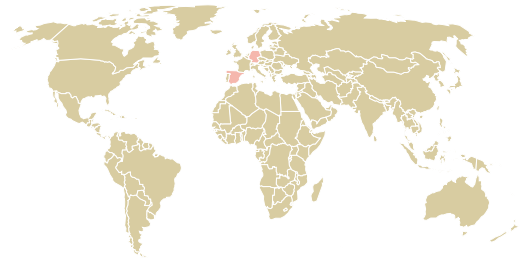

trase

KONINKLIJKE DOUWE EGBERTS BV

ACTIVITY: **Importer**
COMMODITY: **Coffee**
COUNTRY: **Brazil**
YEAR: **2017**

KONINKLIJKE DOUWE EGBERTS BV was the 666th largest importer of coffee from BRAZIL in 2017, accounting for 108 tons. This is a 98% decrease vs the previous year. As an importer, KONINKLIJKE DOUWE EGBERTS BV sources from 2 municipalities, or 0% of the coffee production municipalities. The main destination of the coffee imported by KONINKLIJKE DOUWE EGBERTS BV is GERMANY, accounting for 80% of the total.

TOP DESTINATION COUNTRIES OF COFFEE IMPORTED BY KONINKLIJKE DOUWE EGBERTS BV:

COMPARING COMPANIES IMPORTING COFFEE FROM BRAZIL IN 2017

Trase is a partnership between

In collaboration with

and many other organizations and individuals.