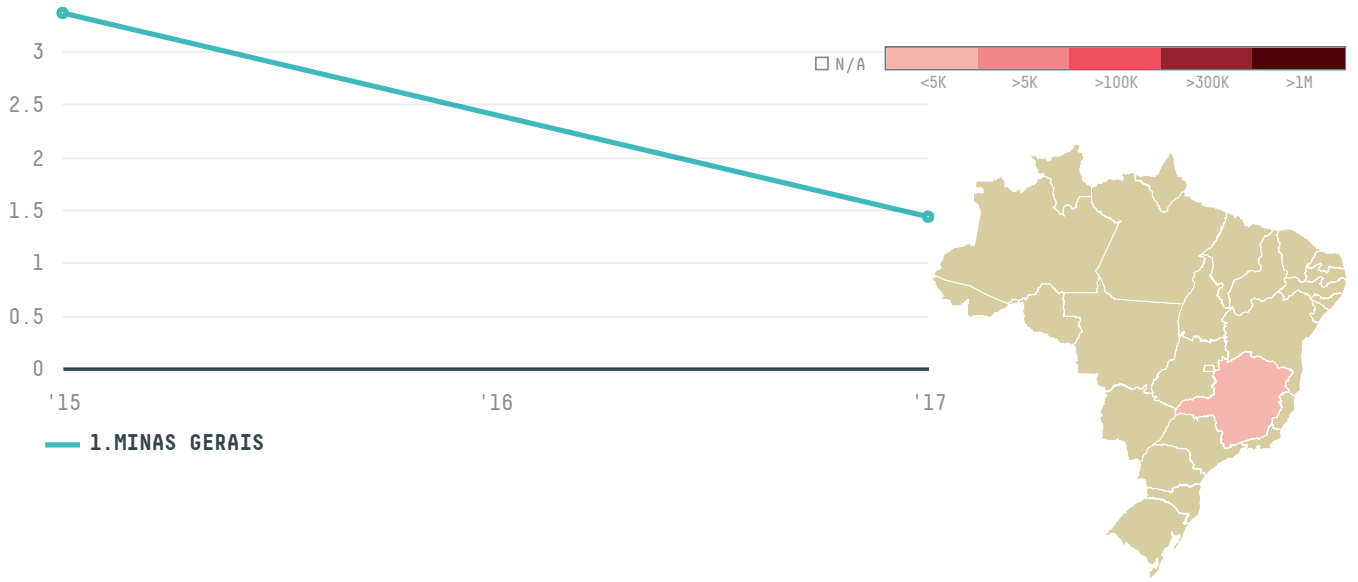

)

Trase is a partnership between

In collaboration with

and many other organizations

Donors

This website uses cookies to provide you with an improved user experience. By continuing to browse this site, you consent to the use of cookies and similar technologies. Please visit our [privacy policy](#) for further details.

I AGREE