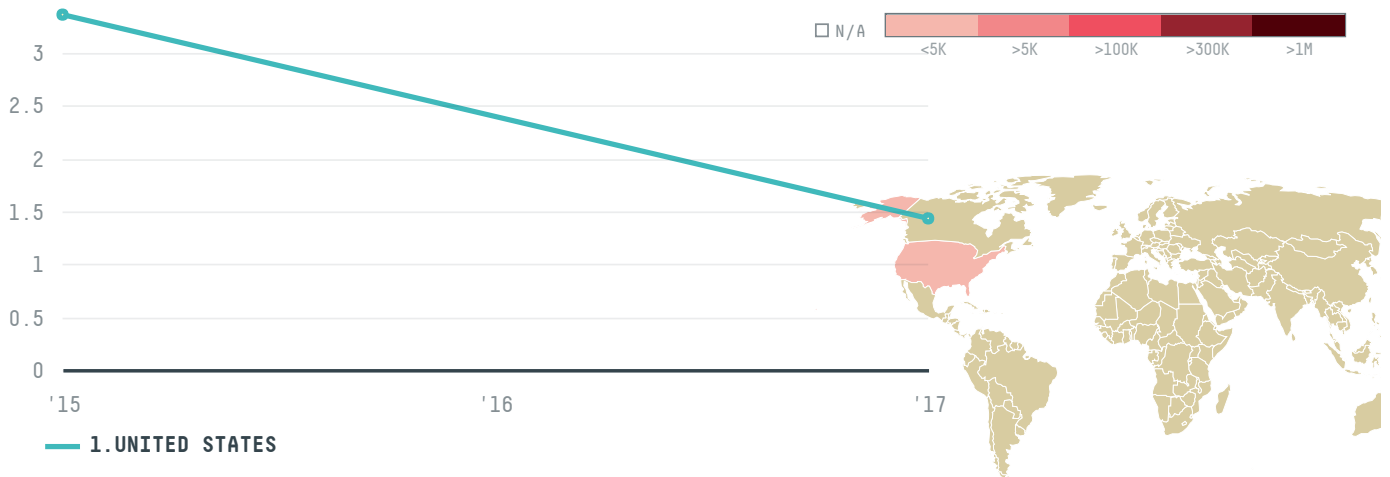

TOP DESTINATION COUNTRIES OF COFFEE IMPORTED BY QUEST COFFEE COMPANY LLC:

This website uses cookies to provide you with an improved user experience. By continuing to browse this site, you consent to the use of cookies and similar technologies. Please visit our [privacy policy](#) for further details.

I AGREE