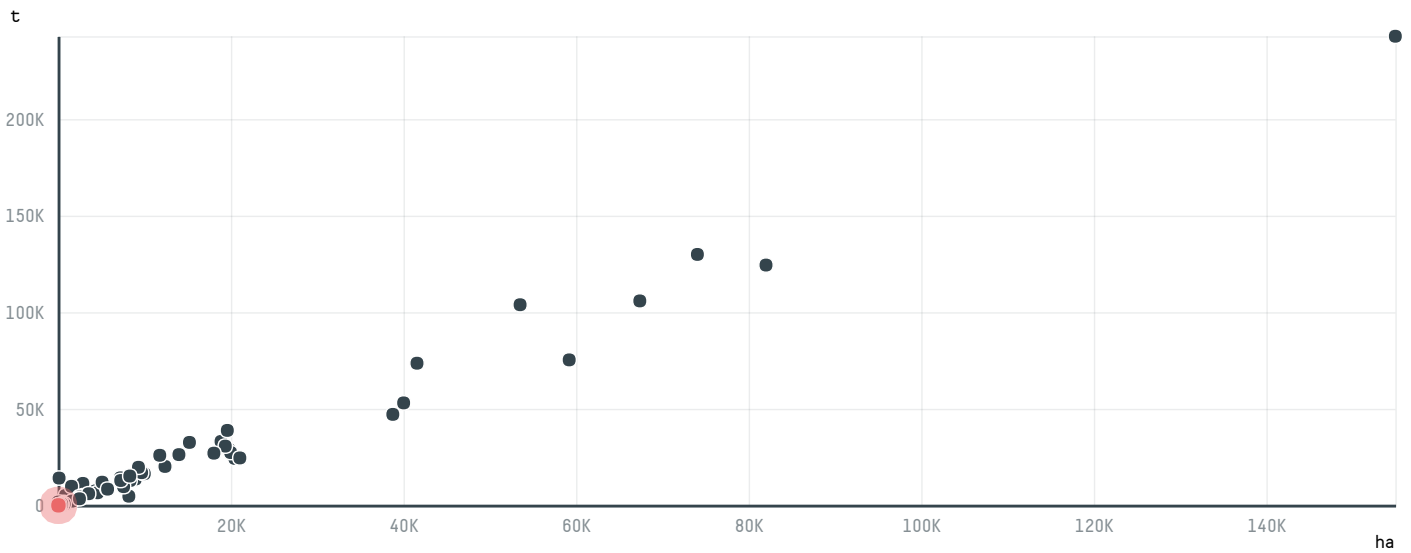

trase

MARCOS CESAR MIAKI

ACTIVITY COMMODITY COUNTRY YEAR
Exporter **Coffee** **Brazil** **2017**

MARCOS CESAR MIAKI was the 162nd largest exporter of coffee from BRAZIL in 2017, accounting for 19 tons. As an exporter, MARCOS CESAR MIAKI sources from 1 municipalities, or 0% of the coffee production municipalities. The main destination of the coffee exported by MARCOS CESAR MIAKI is TAIWAN, accounting for 100% of the total.

TOP DESTINATION COUNTRIES OF COFFEE EXPORTED BY MARCOS CESAR MIAKI:

COMPARING COMPANIES EXPORTING COFFEE FROM BRAZIL IN 2017

Trase is a partnership between

In collaboration with

and many other organizations and individuals.