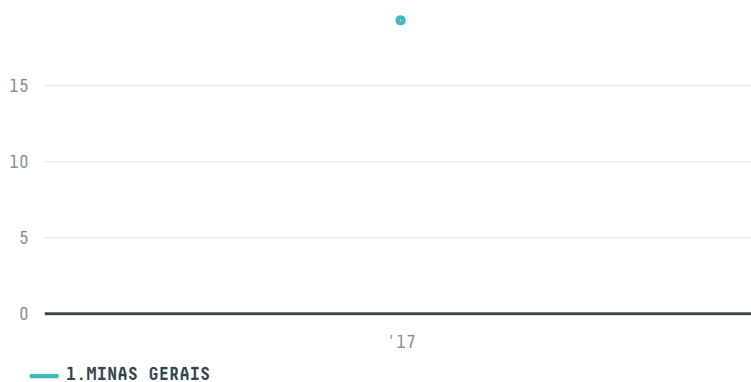

TOP DESTINATION COUNTRIES OF COFFEE EXPORTED BY MARCOS CESAR MIAKI: