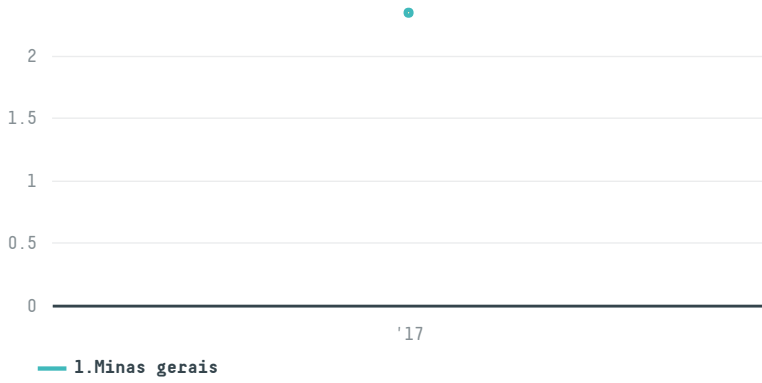

trase

Marcio borges castro alves (fazenda barinas)

ACTIVITY: **Exporter** COMMODITY: **Coffee** COUNTRY: **Brazil** YEAR: **2017**

Marcio borges castro alves (fazenda barinas) was the 194th largest exporter of coffee from BRAZIL in 2017, accounting for 2 tons. As an exporter, Marcio borges castro alves (fazenda barinas) sources from 1 municipalities, or 0% of the coffee production municipalities. The main destination of the coffee exported by Marcio borges castro alves (fazenda barinas) is Belgium, accounting for 100% of the total.

TOP DESTINATION COUNTRIES OF COFFEE EXPORTED BY MARCIO BORGES CASTRO ALVES (FAZENDA BARINAS):

COMPARING COMPANIES EXPORTING COFFEE FROM BRAZIL IN 2017

Trase is a partnership between

In collaboration with