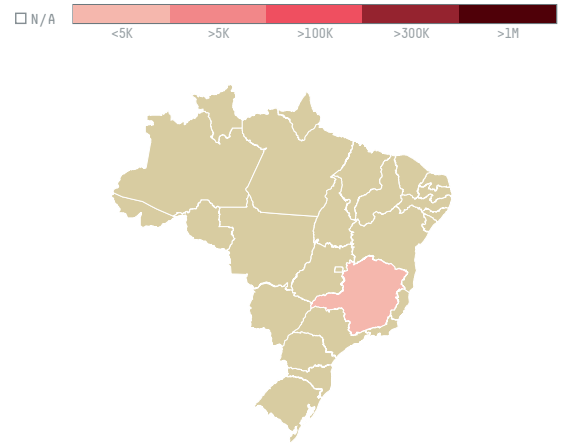

trase

Marcio borges castro alves (fazenda barinas)

ACTIVITY: **Exporter** COMMODITY: **Coffee** COUNTRY: **Brazil** YEAR: **2017**

Marcio borges castro alves (fazenda barinas) was the 194th largest exporter of coffee from BRAZIL in 2017, accounting for 2 tons. As an exporter, Marcio borges castro alves (fazenda barinas) sources from 1 municipalities, or 0% of the coffee production municipalities. The main destination of the coffee exported by Marcio borges castro alves (fazenda barinas) is Belgium, accounting for 100% of the total.

TOP DESTINATION COUNTRIES OF COFFEE EXPORTED BY MARCIO BORGES CASTRO ALVES (FAZENDA BARINAS):

COMPARING COMPANIES EXPORTING COFFEE FROM BRAZIL IN 2017

Trase is a partnership between

In collaboration with