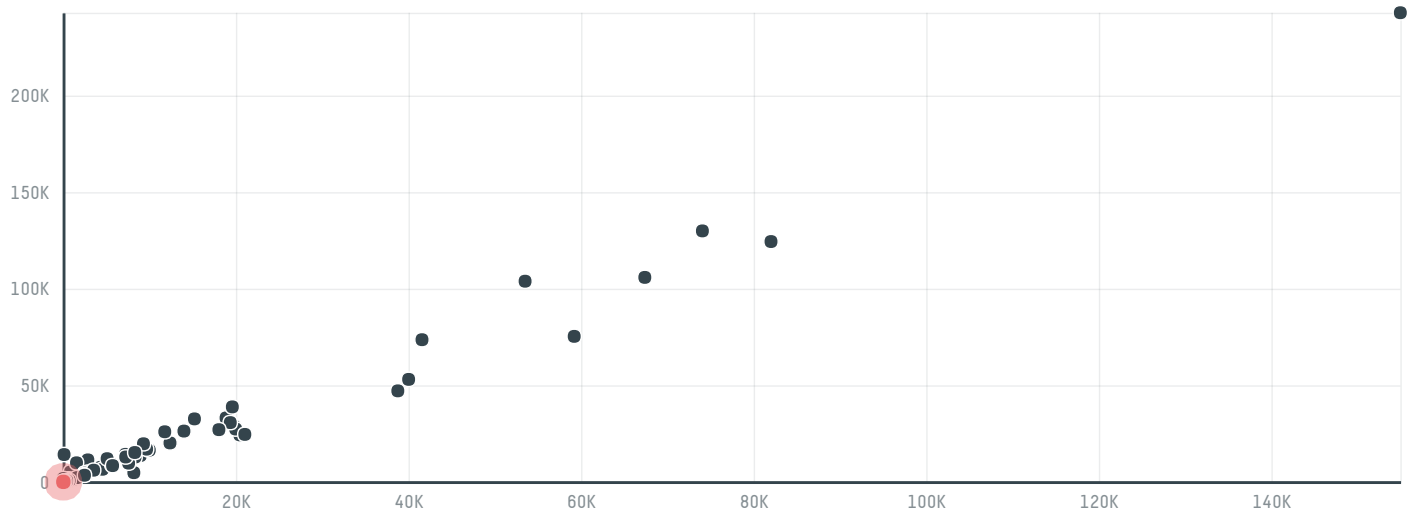

trase

Marcio borges castro alves (fazenda barinas)

ACTIVITY: **Exporter** COMMODITY: **Coffee** COUNTRY: **Brazil** YEAR: **2017**

Marcio borges castro alves (fazenda barinas) was the 194th largest exporter of coffee from BRAZIL in 2017, accounting for 2 tons. As an exporter, Marcio borges castro alves (fazenda barinas) sources from 1 municipalities, or 0% of the coffee production municipalities. The main destination of the coffee exported by Marcio borges castro alves (fazenda barinas) is Belgium, accounting for 100% of the total.

TOP DESTINATION COUNTRIES OF COFFEE EXPORTED BY MARCIO BORGES CASTRO ALVES (FAZENDA BARINAS):

COMPARING COMPANIES EXPORTING COFFEE FROM BRAZIL IN 2017

Trase is a partnership between

In collaboration with