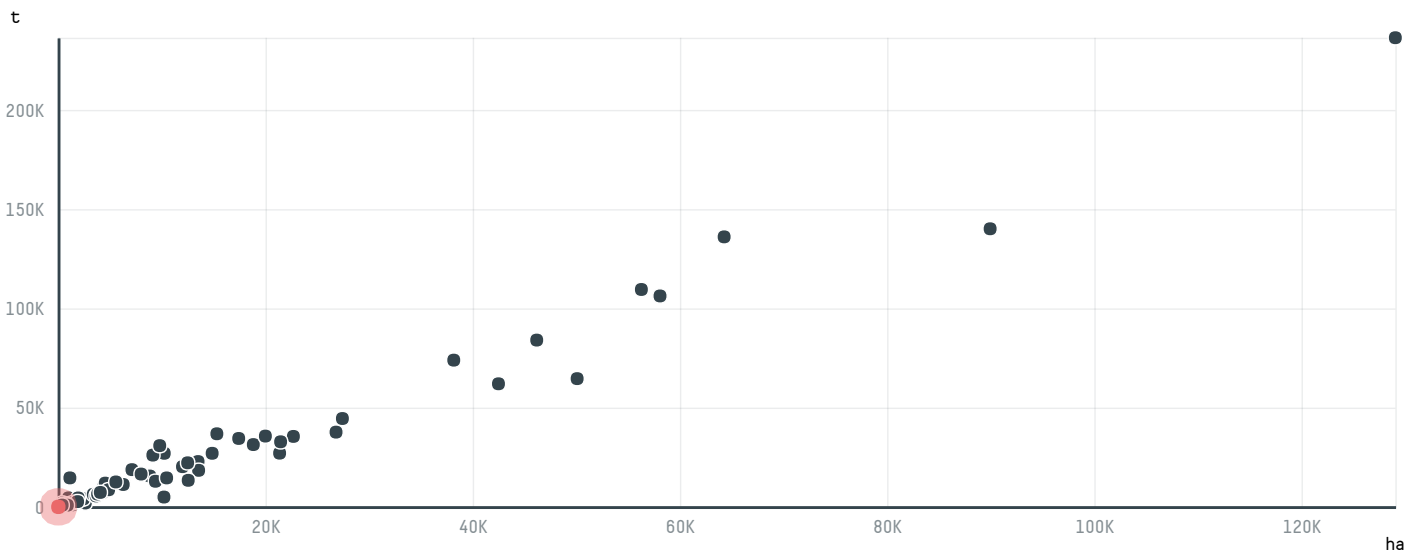

COMPARING COMPANIES EXPORTING COFFEE FROM BRAZIL IN 2016

Trase is a partnership between

In collaboration with

and many other organizations and individuals.

Donors

[Terms of Use](#) · [Privacy policy](#) · [Cookie policy](#) · [Contact us](#)

This website uses cookies to provide you with an improved user experience. By continuing to browse this site, you consent to the use of cookies and similar technologies. Please visit our [privacy policy](#) for further details.

I AGREE