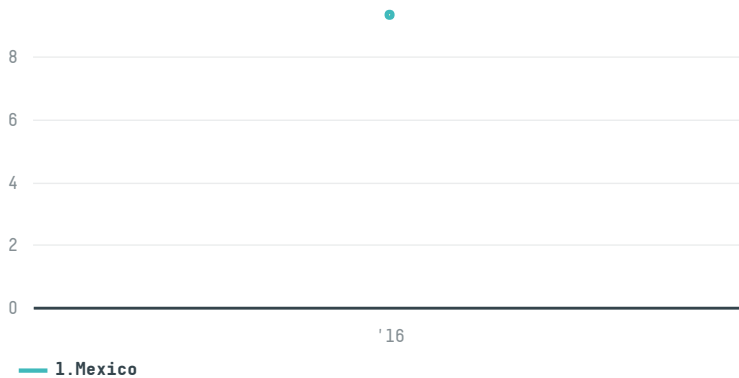

TOP DESTINATION COUNTRIES OF COFFEE EXPORTED BY GLOBAL RESOLUCION HOLDING E NEGOCIOS EIRELI: