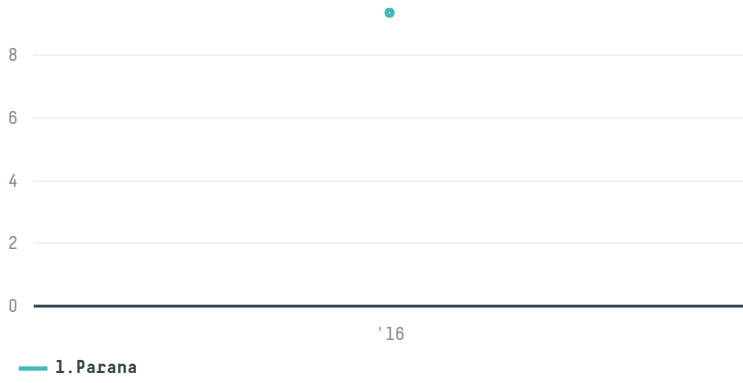

COMPARING COMPANIES EXPORTING COFFEE FROM BRAZIL IN 2016

Trase is a partnership between

In collaboration with

and many other organizations and individuals.

Donors

[Terms of Use](#) · [Privacy policy](#) · [Cookie policy](#) · [Contact us](#)

This website uses cookies to provide you with an improved user experience. By continuing to browse this site, you consent to the use of cookies and similar technologies. Please visit our [privacy policy](#) for further details.

I AGREE