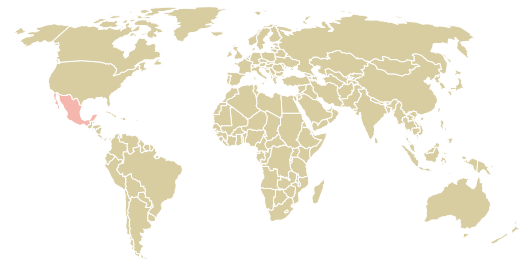

# trase

## GLOBAL RESOLUCION HOLDING E NEGOCIOS EIRELI

ACTIVITY      COMMODITY      COUNTRY      YEAR  
**Exporter**      **Coffee**      **Brazil**      **2016**

GLOBAL RESOLUCION HOLDING E NEGOCIOS EIRELI was the 181st largest exporter of coffee from BRAZIL in 2016, accounting for 9 tons. As an exporter, GLOBAL RESOLUCION HOLDING E NEGOCIOS EIRELI sources from 4 municipalities, or 1% of the coffee production municipalities. The main destination of the coffee exported by GLOBAL RESOLUCION HOLDING E NEGOCIOS EIRELI is Mexico, accounting for 100% of the total.

### TOP DESTINATION COUNTRIES OF COFFEE EXPORTED BY GLOBAL RESOLUCION HOLDING E NEGOCIOS EIRELI: