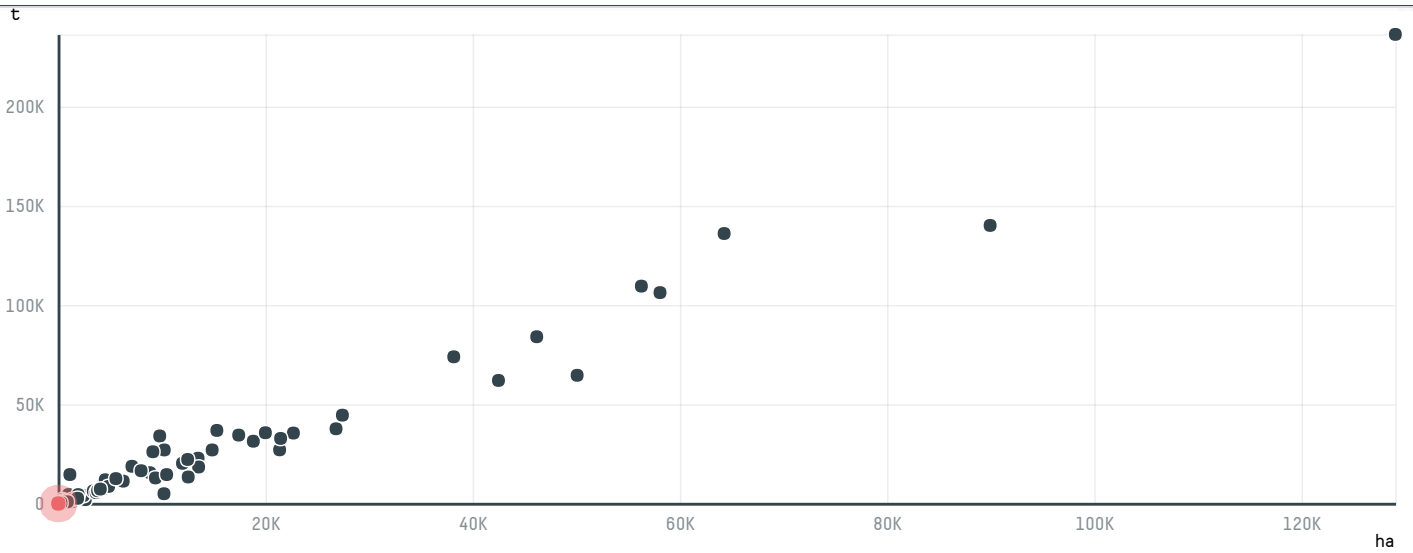

Trase is a partnership between

Stockholm Environment Institute

Global Canopy Programme

In collaboration with

vizzuality

The European Forest Institute

and many other organizations and individuals.

Donors

The Global Environment Facility

WWF

Europe

Gordon and Betty Moore Foundation

The Nature Conservancy

Department for International Development

Formas

Norway's International Climate and Forest Initiative (NICFI)

[Terms of Use](#) · [Privacy policy](#) · [Cookie policy](#) · [Contact us](#)