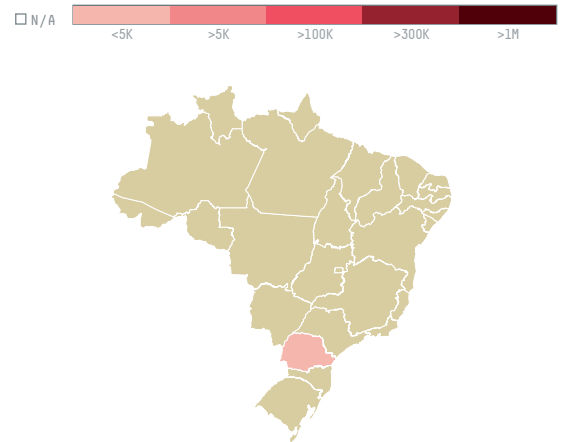

# trase

## GLOBAL RESOLUCION HOLDING E NEGOCIOS EIRELI

ACTIVITY: **Exporter group**    COMMODITY: **Coffee**    COUNTRY: **Brazil**    YEAR: **2016**

GLOBAL RESOLUCION HOLDING E NEGOCIOS EIRELI was the 180th largest exporter of coffee from BRAZIL in 2016, accounting for 9 tons. As an exporter, GLOBAL RESOLUCION HOLDING E NEGOCIOS EIRELI sources from 4 municipalities, or 1% of the coffee production municipalities. The main destination of the coffee exported by GLOBAL RESOLUCION HOLDING E NEGOCIOS EIRELI is MEXICO, accounting for 100% of the total.