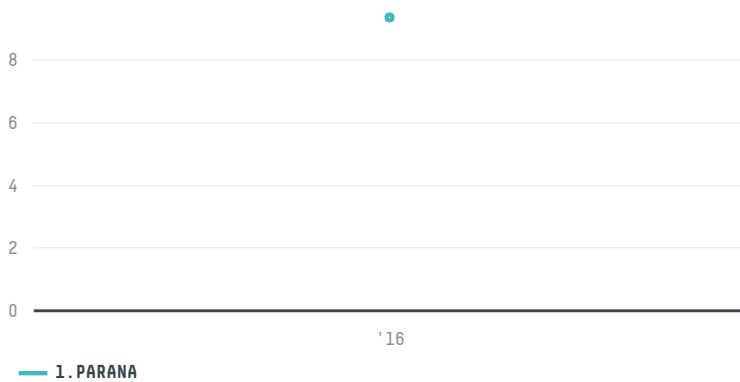

## GLOBAL RESOLUCION HOLDING E NEGOCIOS EIRELI

ACTIVITY: **Exporter group**    COMMODITY: **Coffee**    COUNTRY: **Brazil**    YEAR: **2016**

GLOBAL RESOLUCION HOLDING E NEGOCIOS EIRELI was the 180th largest exporter of coffee from BRAZIL in 2016, accounting for 9 tons. As an exporter, GLOBAL RESOLUCION HOLDING E NEGOCIOS EIRELI sources from 4 municipalities, or 1% of the coffee production municipalities. The main destination of the coffee exported by GLOBAL RESOLUCION HOLDING E NEGOCIOS EIRELI is MEXICO, accounting for 100% of the total.