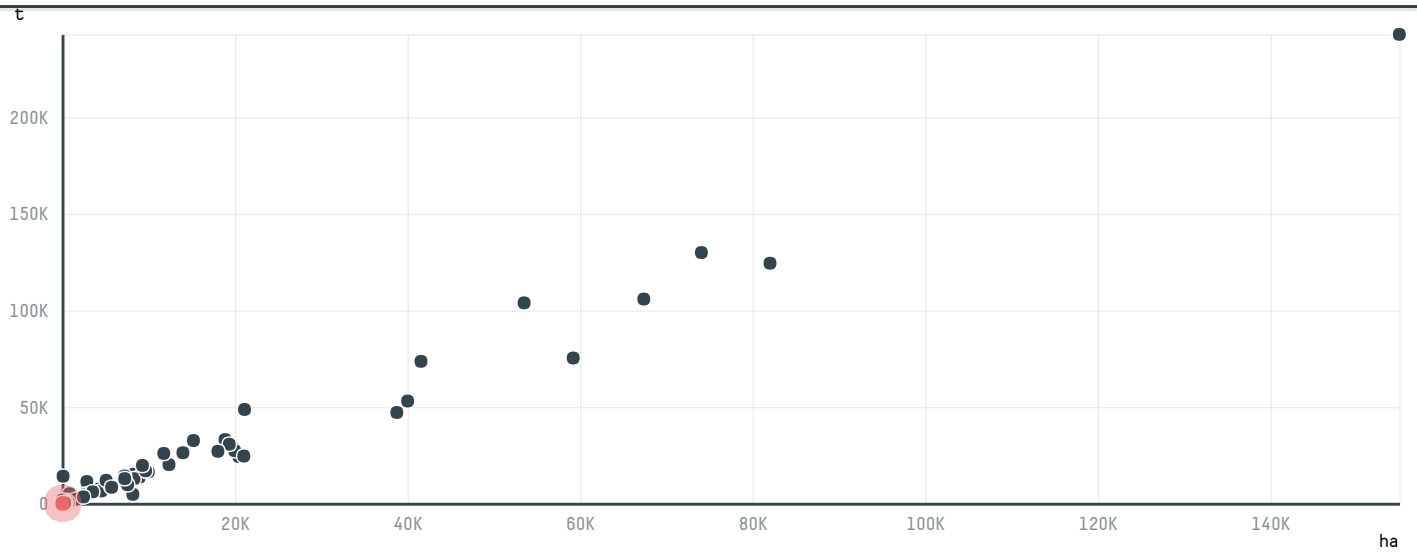

Trase is a partnership between

In collaboration with

and many other organizations and individuals.

Donors

[Terms of Use](#) · [Privacy policy](#) · [Cookie policy](#) · [Contact us](#)