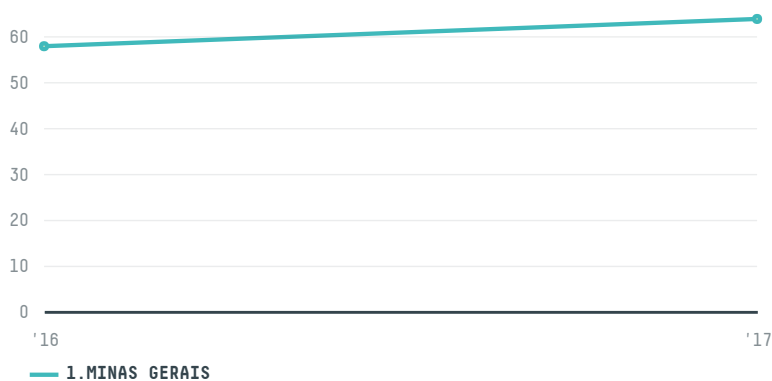

trase

K & NANNETTI COMERCIO, IMPORTACAO, EXPORTACAO E REPRESENTACAO DE CAFE LTDA

ACTIVITY COMMODITY COUNTRY YEAR
Exporter group **Coffee** **Brazil** **2017**

K & NANNETTI COMERCIO, IMPORTACAO, EXPORTACAO E REPRESENTACAO DE CAFE LTDA was the 128th largest exporter of coffee from BRAZIL in 2017, accounting for 64 tons. This is a 11% increase vs the previous year. As an exporter, K & NANNETTI COMERCIO, IMPORTACAO, EXPORTACAO E REPRESENTACAO DE CAFE LTDA sources from 1 municipalities, or 0% of the coffee production municipalities. The main destination of the coffee exported by K & NANNETTI COMERCIO, IMPORTACAO, EXPORTACAO E REPRESENTACAO DE CAFE LTDA is ITALY, accounting for 100% of the total.