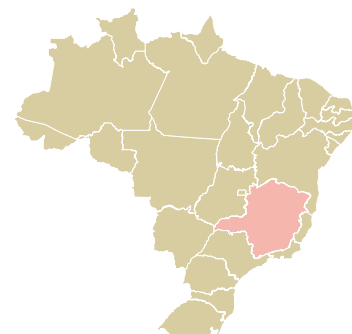

## Luiz augusto pereira monguildo

ACTIVITY      COMMODITY      COUNTRY      YEAR  
**Exporter**      **Coffee**      **Brazil**      **2017**

Luiz augusto pereira monguildo was the 162nd largest exporter of coffee from BRAZIL in 2017, accounting for 19 tons. This is a 50% decrease vs the previous year. As an exporter, Luiz augusto pereira monguildo sources from 1 municipalities, or 0% of the coffee production municipalities. The main destination of the coffee exported by Luiz augusto pereira monguildo is United states, accounting for 100% of the total.

### TOP DESTINATION COUNTRIES OF COFFEE EXPORTED BY LUIZ AUGUSTO PEREIRA MONGUILDO: