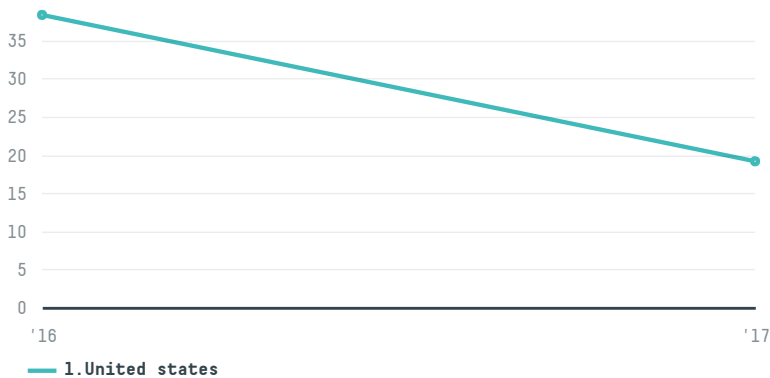

TOP DESTINATION COUNTRIES OF COFFEE EXPORTED BY LUIZ AUGUSTO PEREIRA MONGUILDO: