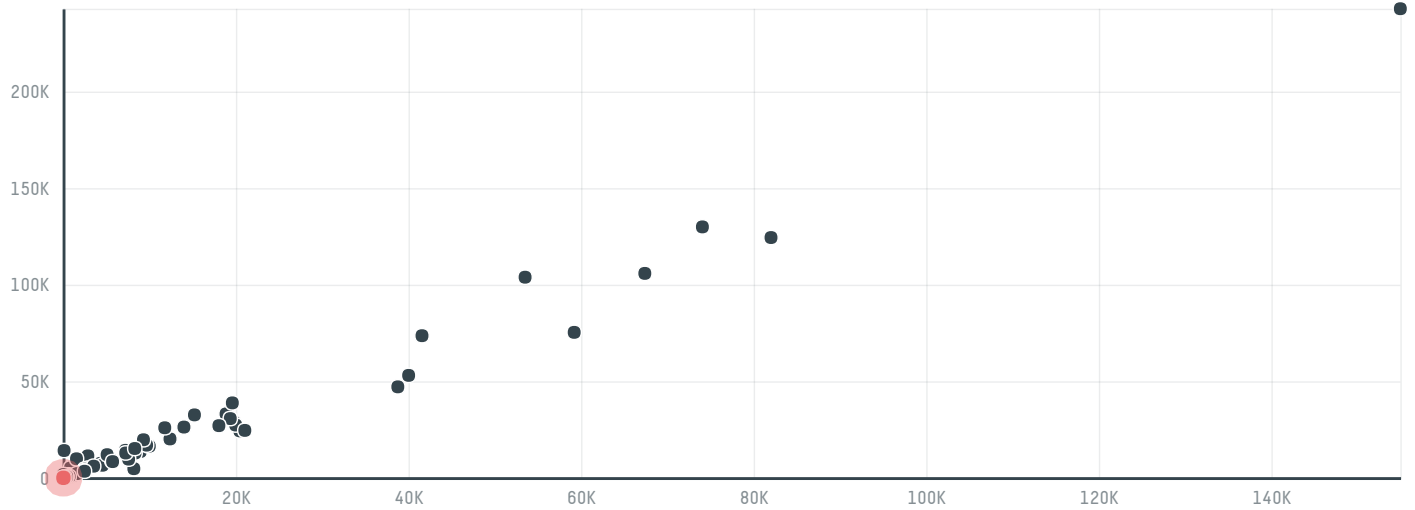

COMPARING COMPANIES EXPORTING COFFEE FROM BRAZIL IN 2017

Trase is a partnership between

In collaboration with

and many other organizations and individuals.

Donors

[Terms of Use](#) · [Privacy policy](#) · [Cookie policy](#) · [Contact us](#)