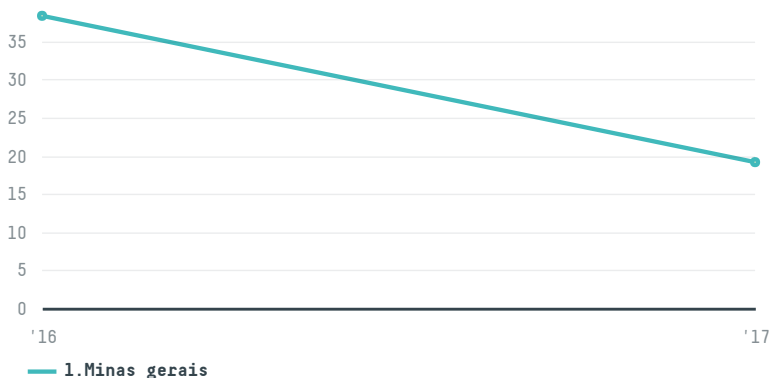

TOP DESTINATION COUNTRIES OF COFFEE EXPORTED BY LUIZ AUGUSTO PEREIRA MONGUILDO: