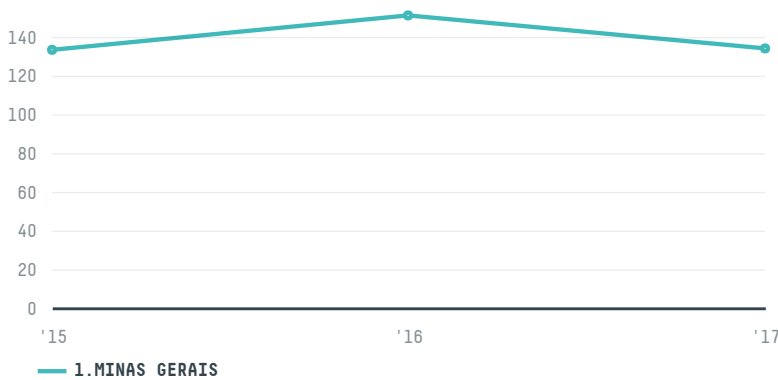

trase

SURITA INDUSTRIA E COMERCIO DE CAFE LTDA

ACTIVITY: **Exporter group** COMMODITY: **Coffee** COUNTRY: **Brazil** YEAR: **2017**

SURITA INDUSTRIA E COMERCIO DE CAFE LTDA was the 113th largest exporter of coffee from BRAZIL in 2017, accounting for 134 tons. This is a 12% decrease vs the previous year. As an exporter, SURITA INDUSTRIA E COMERCIO DE CAFE LTDA sources from 1 municipalities, or 0% of the coffee production municipalities. The main destination of the coffee exported by SURITA INDUSTRIA E COMERCIO DE CAFE LTDA is UNITED STATES, accounting for 86% of the total.