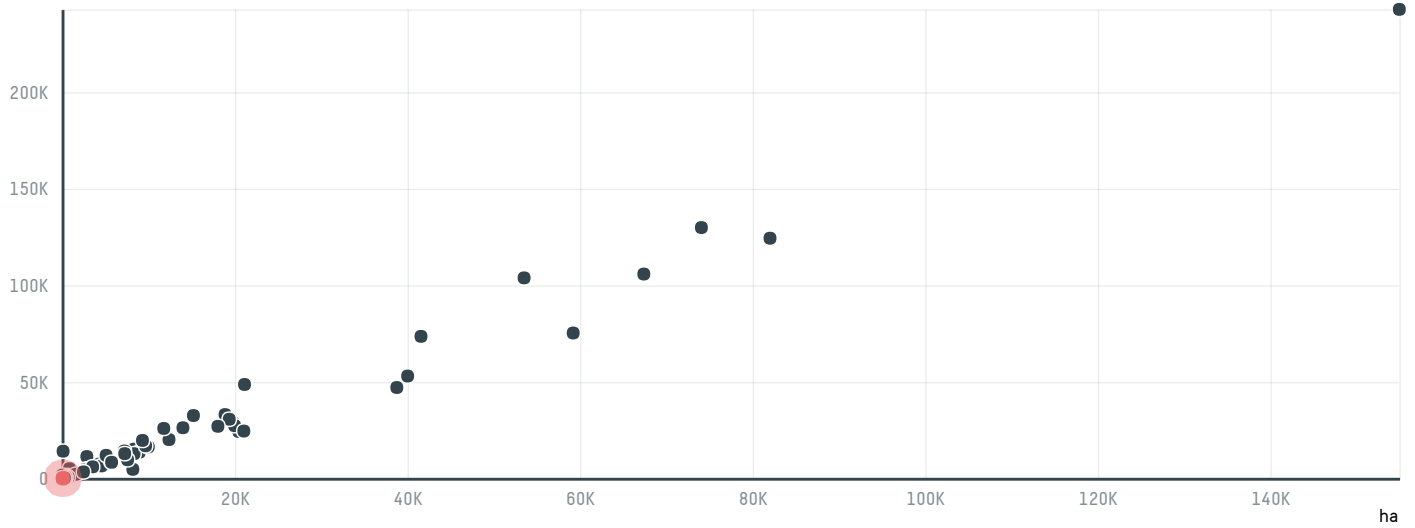

trase

SURITA INDUSTRIA E COMERCIO DE CAFE LTDA

ACTIVITY: **Exporter group** COMMODITY: **Coffee** COUNTRY: **Brazil** YEAR: **2017**

SURITA INDUSTRIA E COMERCIO DE CAFE LTDA was the 113th largest exporter of coffee from BRAZIL in 2017, accounting for 134 tons. This is a 12% decrease vs the previous year. As an exporter, SURITA INDUSTRIA E COMERCIO DE CAFE LTDA sources from 1 municipalities, or 0% of the coffee production municipalities. The main destination of the coffee exported by SURITA INDUSTRIA E COMERCIO DE CAFE LTDA is UNITED STATES, accounting for 86% of the total.

COMPARING COMPANIES EXPORTING COFFEE FROM BRAZIL IN 2017

Trase is a partnership between

In collaboration with

and many other organizations and individuals.

Donors

[Terms of Use](#) · [Privacy policy](#) · [Cookie policy](#) · [Contact us](#)