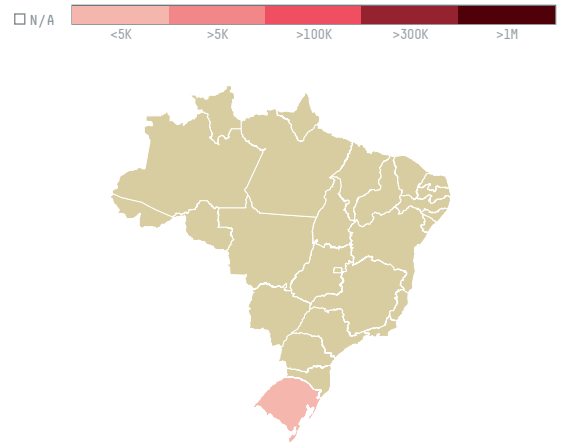

# trase

## HUTCHINS & ALBUQUERQUE LTDA

ACTIVITY: **Exporter group**    COMMODITY: **Coffee**    COUNTRY: **Brazil**    YEAR: **2015**

HUTCHINS & ALBUQUERQUE LTDA was the 245th largest exporter of coffee from BRAZIL in 2015, accounting for 0 tons. As an exporter, HUTCHINS & ALBUQUERQUE LTDA sources from 1 municipalities, or 0% of the coffee production municipalities. The main destination of the coffee exported by HUTCHINS & ALBUQUERQUE LTDA is UNITED STATES, accounting for 100% of the total.