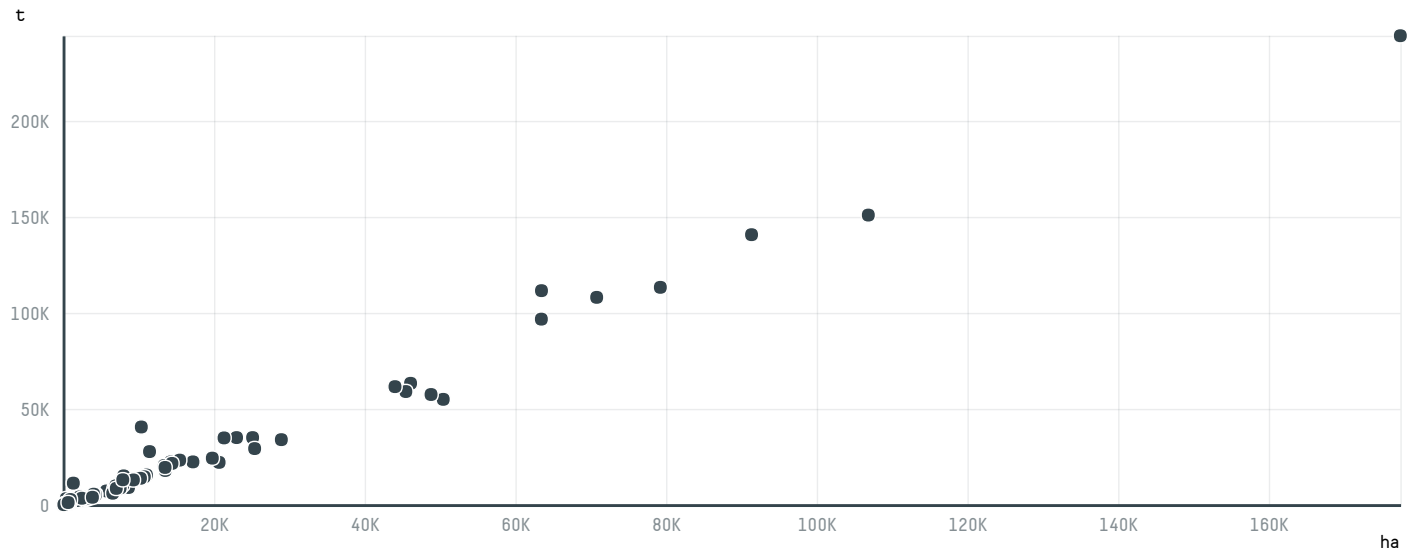

trase

LAURA CRISTINA BRAGA LIMA

ACTIVITY: **Exporter** COMMODITY: **Coffee** COUNTRY: **Brazil** YEAR: **2015**

LAURA CRISTINA BRAGA LIMA was the 176th largest exporter of coffee from BRAZIL in 2015, accounting for 17 tons. As an exporter, LAURA CRISTINA BRAGA LIMA sources from 1 municipalities, or 0% of the coffee production municipalities. The main destination of the coffee exported by LAURA CRISTINA BRAGA LIMA is UNITED STATES, accounting for 100% of the total.

TOP DESTINATION COUNTRIES OF COFFEE EXPORTED BY LAURA CRISTINA BRAGA LIMA:

COMPARING COMPANIES EXPORTING COFFEE FROM BRAZIL IN 2015

Trase is a partnership between

In collaboration with

and many other organizations and individuals.