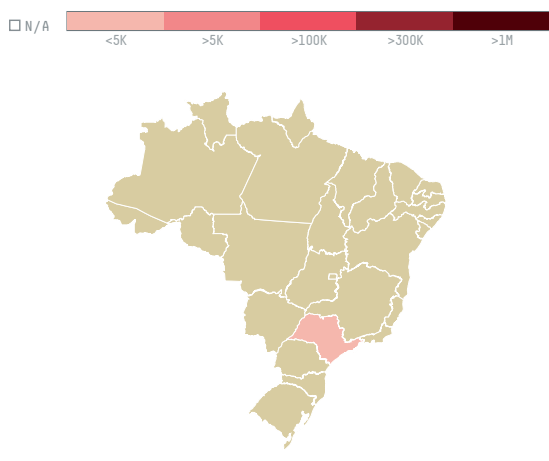

trase

J TH DOUQUES KOFFIE BV (AL- 057/14)

ACTIVITY	COMMODITY	COUNTRY	YEAR
Importer	Coffee	Brazil	2015

J TH DOUQUES KOFFIE BV (AL-057/14) was the 1380th largest importer of coffee from BRAZIL in 2015, accounting for 22 tons. As an importer, J TH DOUQUES KOFFIE BV (AL-057/14) sources from 1 municipalities, or 0% of the coffee production municipalities. The main destination of the coffee imported by J TH DOUQUES KOFFIE BV (AL-057/14) is SWEDEN, accounting for 100% of the total.

TOP DESTINATION COUNTRIES OF COFFEE IMPORTED BY J TH DOUQUES KOFFIE BV (AL-057/14):

□ N/A <5K >5K >100K >300K >1M

COMPARING COMPANIES IMPORTING COFFEE FROM BRAZIL IN 2015

Trase is a partnership between

In collaboration with