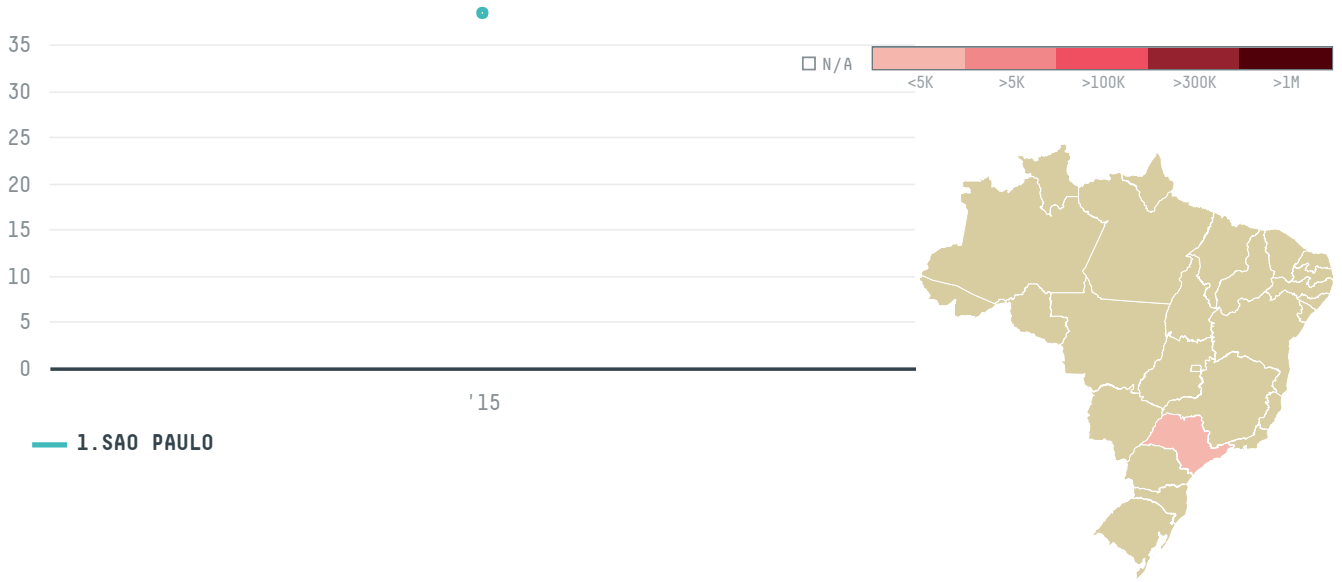

Trase is a partnership
between

Stockholm Environment Institute

Global Canopy Programme

In collaboration with

vizzuality

The European Forest Institute

and many other organizations

Donors

The Global Environment Facility

WWF

Europe

Gordon and Betty Moore
Foundation

The Nature Conservancy

Department for International
Development

This website uses cookies to provide you with an improved user experience. By continuing to browse this site, you consent to the use of cookies and similar technologies. Please visit our [privacy policy](#) for further details.

I AGREE