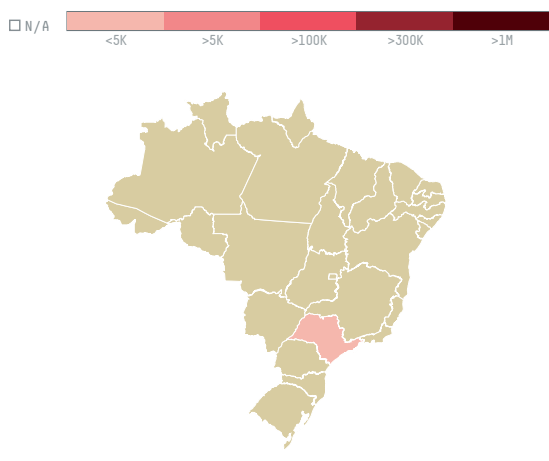

trase

J TH DOUQUES KOFFIE BV (AL- 035/14)

ACTIVITY	COMMODITY	COUNTRY	YEAR
Importer	Coffee	Brazil	2015

J TH DOUQUES KOFFIE BV (AL-035/14) was the 1340th largest importer of coffee from BRAZIL in 2015, accounting for 22 tons. As an importer, J TH DOUQUES KOFFIE BV (AL-035/14) sources from 1 municipalities, or 0% of the coffee production municipalities. The main destination of the coffee imported by J TH DOUQUES KOFFIE BV (AL-035/14) is SWEDEN, accounting for 100% of the total.

TOP DESTINATION COUNTRIES OF COFFEE IMPORTED BY J TH DOUQUES KOFFIE BV (AL-035/14):

□ N/A <5K >5K >100K >300K >1M

COMPARING COMPANIES IMPORTING COFFEE FROM BRAZIL IN 2015

Trase is a partnership between

In collaboration with