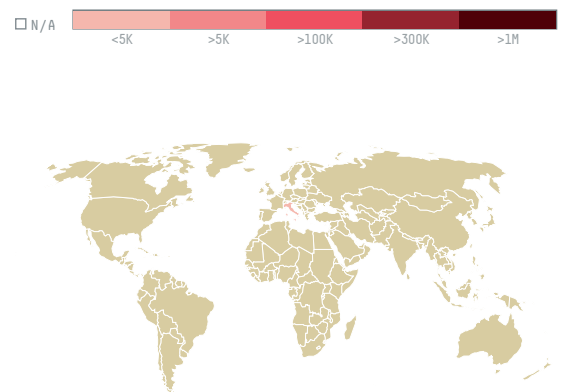

# SANDALJ TRADING COMPANY SPA.

ACTIVITY: **Importer**    COMMODITY: **Coffee**    COUNTRY: **Brazil**    YEAR: **2017**

SANDALJ TRADING COMPANY SPA. was the 873rd largest importer of coffee from BRAZIL in 2017, accounting for 24 tons. This is a 54% decrease vs the previous year. As an importer, SANDALJ TRADING COMPANY SPA. sources from 2 municipalities, or 0% of the coffee production municipalities. The main destination of the coffee imported by SANDALJ TRADING COMPANY SPA. is ITALY, accounting for 100% of the total.

## TOP DESTINATION COUNTRIES OF COFFEE IMPORTED BY SANDALJ TRADING COMPANY SPA. :

Trase is a partnership between

In close collaboration with many others.

[Click for more information about our partners and funders.](#)