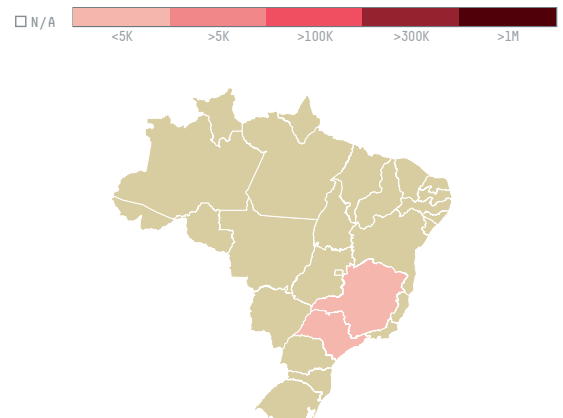

SANDALJ TRADING COMPANY SPA.

ACTIVITY: **Importer**   COMMODITY: **Coffee**   COUNTRY: **Brazil**   YEAR: **2017**

SANDALJ TRADING COMPANY SPA. was the 873rd largest importer of coffee from BRAZIL in 2017, accounting for 24 tons. This is a 54% decrease vs the previous year. As an importer, SANDALJ TRADING COMPANY SPA. sources from 2 municipalities, or 0% of the coffee production municipalities. The main destination of the coffee imported by SANDALJ TRADING COMPANY SPA. is ITALY, accounting for 100% of the total.

TOP DESTINATION COUNTRIES OF COFFEE IMPORTED BY SANDALJ TRADING COMPANY SPA. :