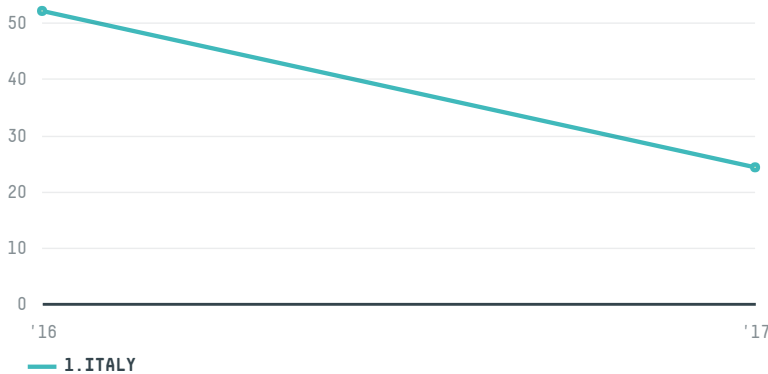

SANDALJ TRADING COMPANY SPA.

ACTIVITY: **Importer**   COMMODITY: **Coffee**   COUNTRY: **Brazil**   YEAR: **2017**

SANDALJ TRADING COMPANY SPA. was the 873rd largest importer of coffee from BRAZIL in 2017, accounting for 24 tons. This is a 54% decrease vs the previous year. As an importer, SANDALJ TRADING COMPANY SPA. sources from 2 municipalities, or 0% of the coffee production municipalities. The main destination of the coffee imported by SANDALJ TRADING COMPANY SPA. is ITALY, accounting for 100% of the total.

TOP DESTINATION COUNTRIES OF COFFEE IMPORTED BY SANDALJ TRADING COMPANY SPA. :