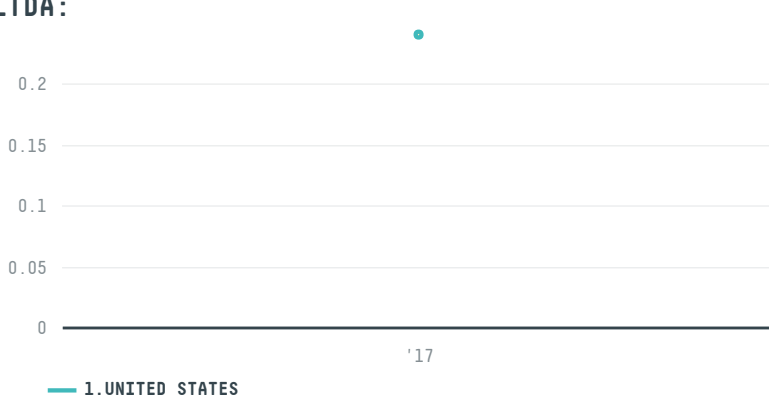

WELLUS DO BRASIL INDUSTRIA E COMERCIO, IMPORTACAO E EXPORTACAO DE PRODUTOS ELETRONICOS LTDA

ACTIVITY: **Exporter**   COMMODITY: **Coffee**   COUNTRY: **Brazil**   YEAR: **2017**

WELLUS DO BRASIL INDUSTRIA E COMERCIO, IMPORTACAO E EXPORTACAO DE PRODUTOS ELETRONICOS LTDA was the 234th largest exporter of coffee from BRAZIL in 2017, accounting for 0 tons. As an exporter, WELLUS DO BRASIL INDUSTRIA E COMERCIO, IMPORTACAO E EXPORTACAO DE PRODUTOS ELETRONICOS LTDA sources from 1 municipalities, or 0% of the coffee production municipalities. The main destination of the coffee exported by WELLUS DO BRASIL INDUSTRIA E COMERCIO, IMPORTACAO E EXPORTACAO DE PRODUTOS ELETRONICOS LTDA is UNITED STATES, accounting for 100% of the total.

TOP DESTINATION COUNTRIES OF COFFEE EXPORTED BY WELLUS DO BRASIL INDUSTRIA E COMERCIO, IMPORTACAO E EXPORTACAO DE PRODUTOS ELETRONICOS LTDA: