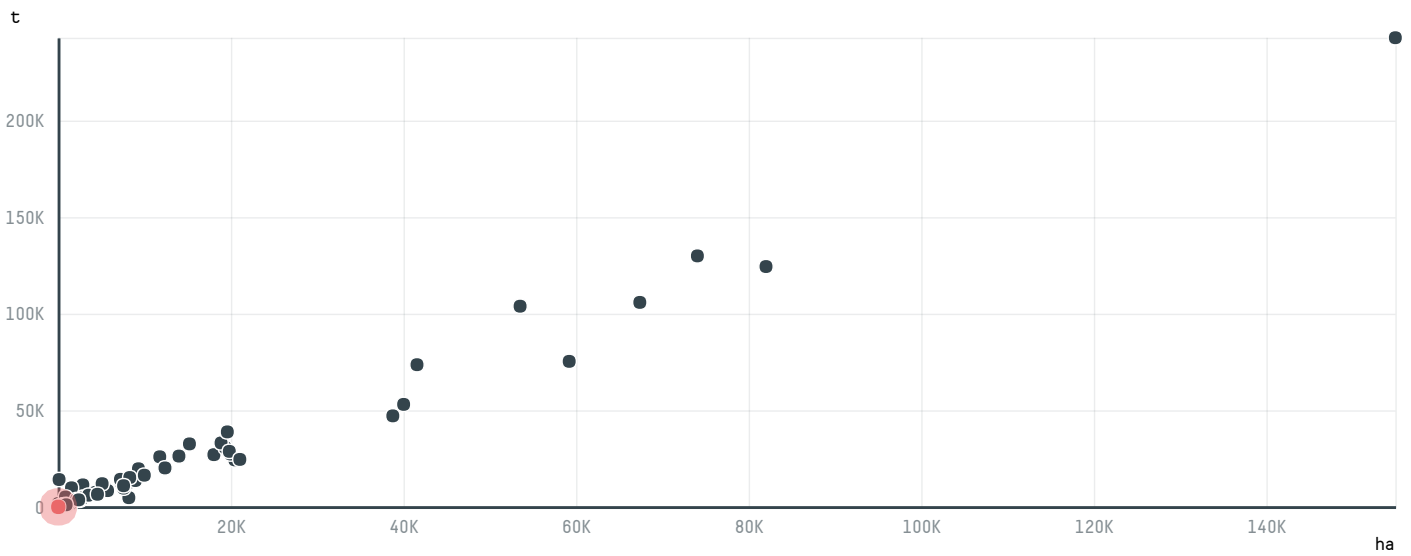

COMPARING COMPANIES EXPORTING COFFEE FROM BRAZIL IN 2017

Trase is a partnership between

In close collaboration with many others.

[Click for more information about our partners and funders.](#)

Home

Resources

About

Supply Chains

Data Tools

Profiles

Logistics Maps

Downloads

Finance

Explore

Search

Watchlists

Methodology

FAQs

Insights

Yearbook

Collections

Publications

This website uses cookies to provide you with an improved user experience. By continuing to browse this site, you consent to the use of cookies and similar technologies. Please visit our [privacy policy](#) for further details.

I understand