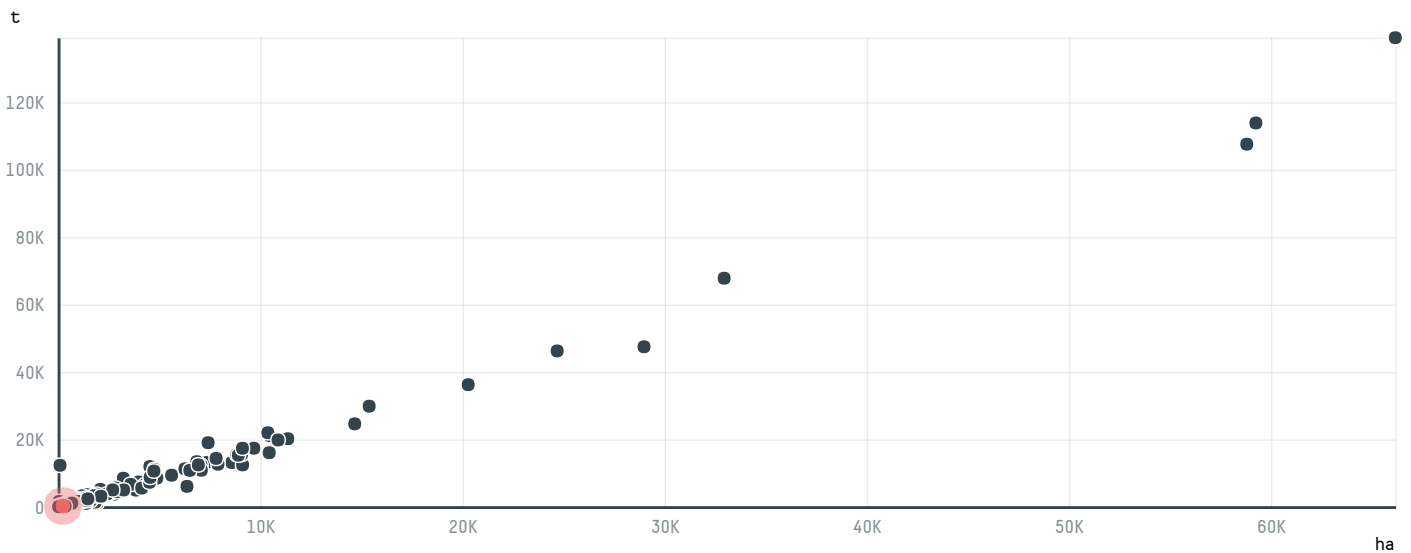

TOP DESTINATION COUNTRIES OF COFFEE IMPORTED BY ECOM AGROINDUSTRIAL CORP. LTDA:

□ N/A <5K >5K >100K >300K >1M

COMPARING COMPANIES IMPORTING COFFEE FROM BRAZIL IN 2016

Trase is a partnership between

In collaboration with