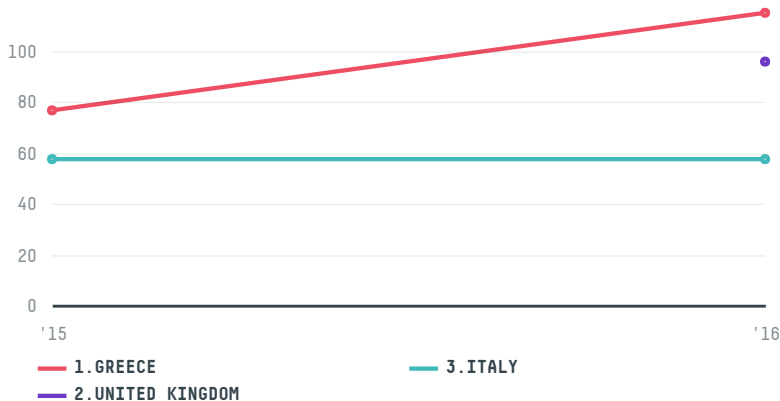

TOP DESTINATION COUNTRIES OF COFFEE IMPORTED BY ECOM AGROINDUSTRIAL CORP. LTDA:

□ N/A   <5K   >5K   >100K   >300K   >1M