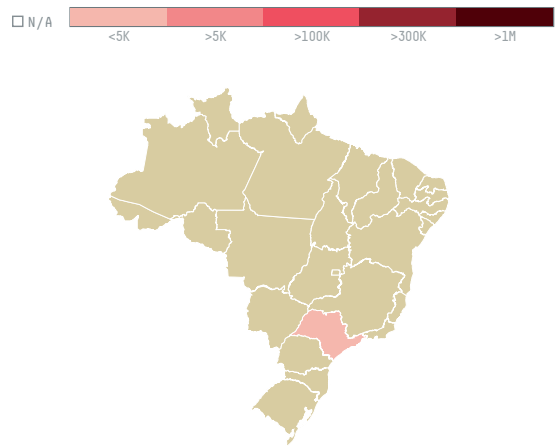

trase

ECOM AGROINDUSTRIAL CORP. LTDA

ACTIVITY COMMODITY COUNTRY YEAR
Importer **Coffee** **Brazil** **2016**

ECOM AGROINDUSTRIAL CORP. LTDA was the 427th largest importer of coffee from BRAZIL in 2016, accounting for 269 tons. This is a 17% increase vs the previous year. As an importer, ECOM AGROINDUSTRIAL CORP. LTDA sources from 1 municipalities, or 0% of the coffee production municipalities. The main destination of the coffee imported by ECOM AGROINDUSTRIAL CORP. LTDA is GREECE, accounting for 43% of the total.

TOP DESTINATION COUNTRIES OF COFFEE IMPORTED BY ECOM AGROINDUSTRIAL CORP. LTDA:

□ N/A <5K >5K >100K >300K >1M

COMPARING COMPANIES IMPORTING COFFEE FROM BRAZIL IN 2016

Trase is a partnership between

In collaboration with