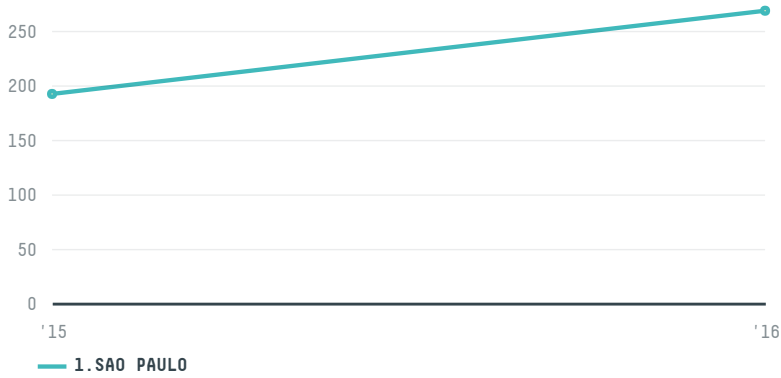

COMPARING COMPANIES IMPORTING COFFEE FROM BRAZIL IN 2016

Trase is a partnership between

In collaboration with

and many other organizations and individuals.

Donors

[Terms of Use](#) · [Privacy policy](#) · [Cookie policy](#) · [Contact us](#)

This website uses cookies to provide you with an improved user experience. By continuing to browse this site, you consent to the use of cookies and similar technologies. Please visit our [privacy policy](#) for further details.

I AGREE