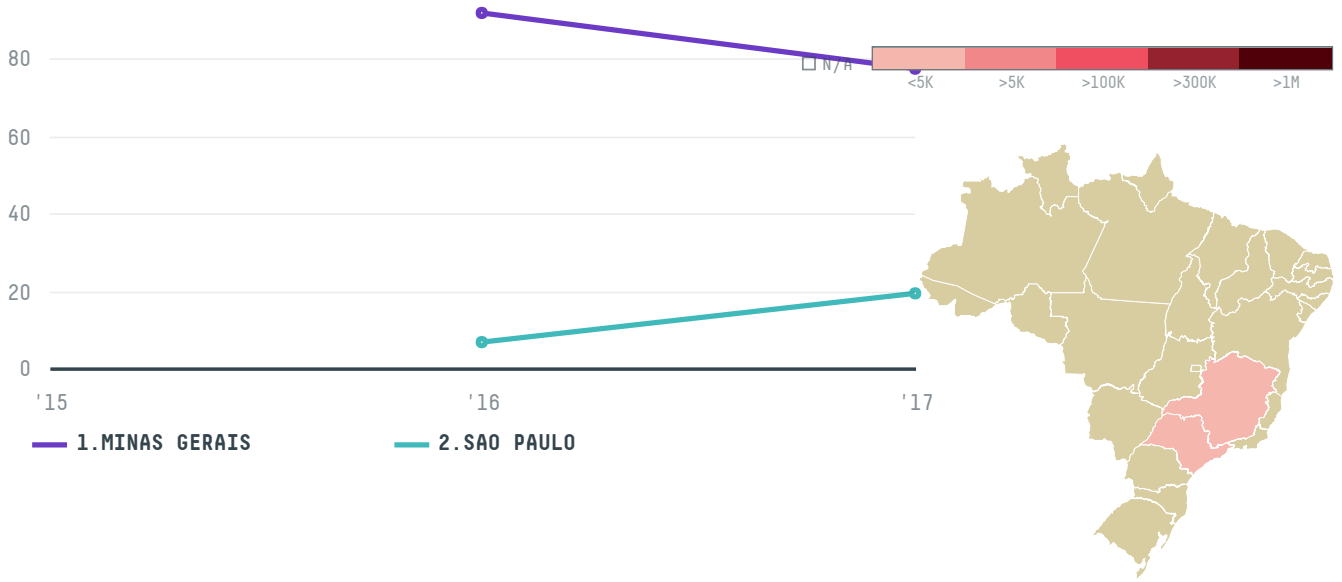

Trase is a partnership between

In collaboration with

and many other organizations

Donors

This website uses cookies to provide you with an improved user experience. By continuing to browse this site, you consent to the use of cookies and similar technologies. Please visit our [privacy policy](#) for further details.

I AGREE