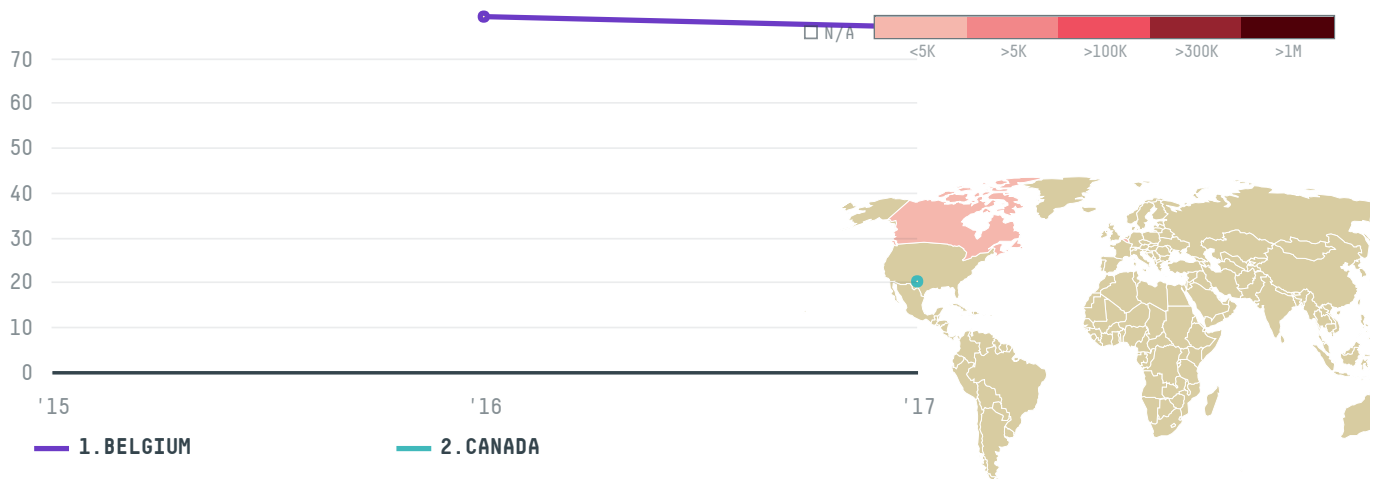

TOP DESTINATION COUNTRIES OF COFFEE IMPORTED BY DAARNHOUWER & CO. BV:

This website uses cookies to provide you with an improved user experience. By continuing to browse this site, you consent to the use of cookies and similar technologies. Please visit our [privacy policy](#) for further details.

I AGREE