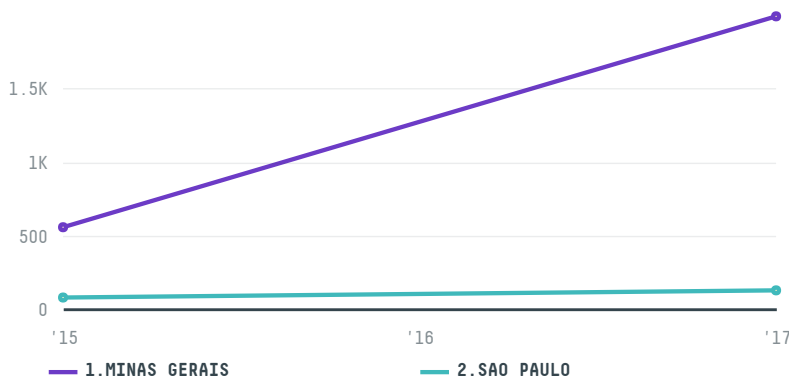

TOP DESTINATION COUNTRIES OF COFFEE IMPORTED BY WALTER MATTER SA: