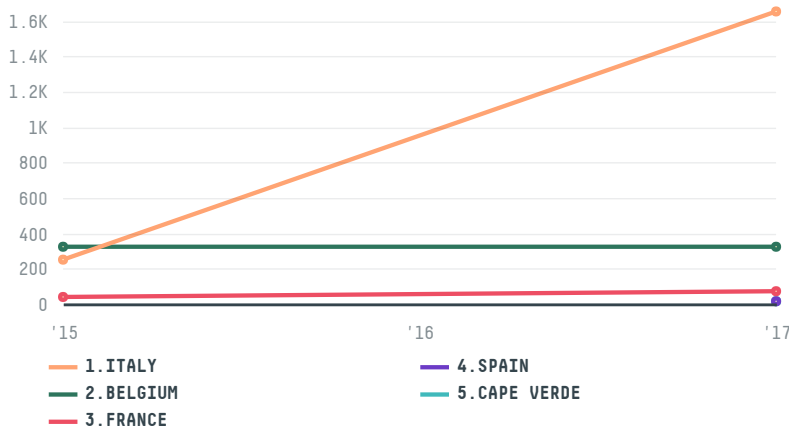

TOP DESTINATION COUNTRIES OF COFFEE IMPORTED BY WALTER MATTER SA: