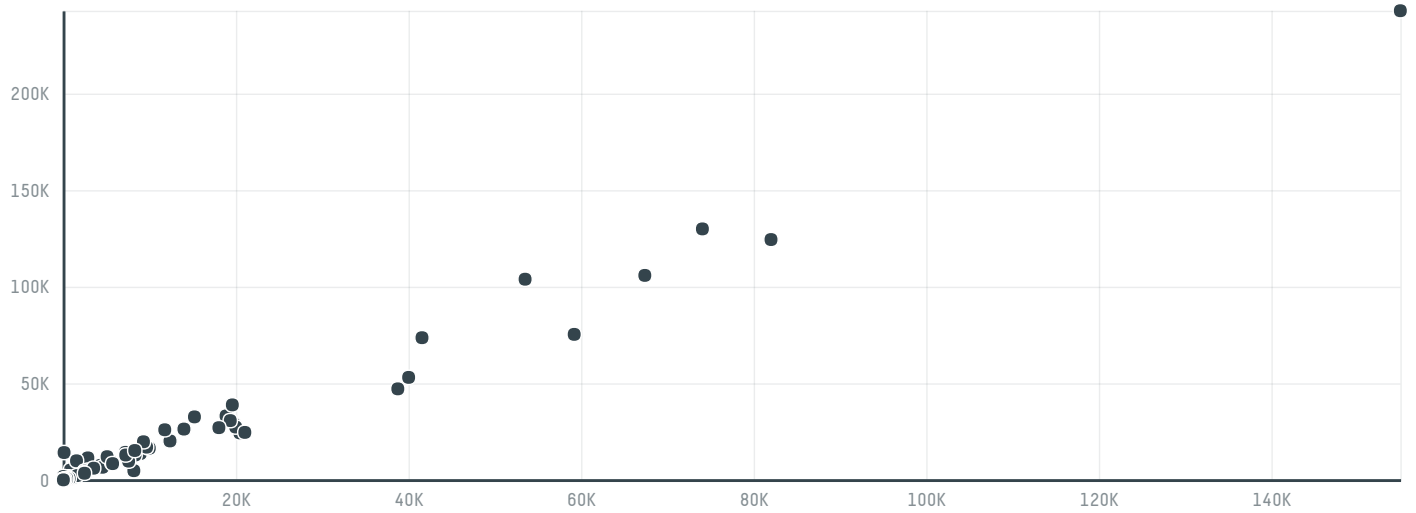

trase

Prime world comercio e exportacao de cafes especiais eireli

ACTIVITY: **Exporter** COMMODITY: **Coffee** COUNTRY: **Brazil** YEAR: **2017**

Prime world comercio e exportacao de cafes especiais eireli was the 162nd largest exporter of coffee from BRAZIL in 2017, accounting for 19 tons. As an exporter, Prime world comercio e exportacao de cafes especiais eireli sources from 1 municipalities, or 0% of the coffee production municipalities. The main destination of the coffee exported by Prime world comercio e exportacao de cafes especiais eireli is Italy, accounting for 100% of the total.

TOP DESTINATION COUNTRIES OF COFFEE EXPORTED BY PRIME WORLD COMERCIO E EXPORTACAO DE CAFES ESPECIAIS EIRELI:

COMPARING COMPANIES EXPORTING COFFEE FROM BRAZIL IN 2017

Trase is a partnership between

In collaboration with