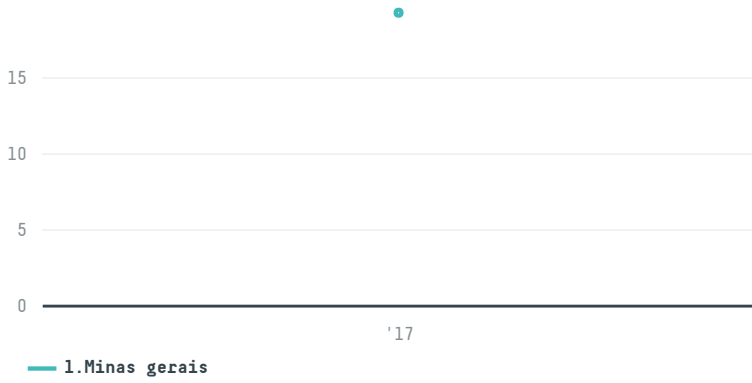

COMPARING COMPANIES EXPORTING COFFEE FROM BRAZIL IN 2017

Trase is a partnership between

In collaboration with

and many other organizations and individuals.

Donors

[Terms of Use](#) · [Privacy policy](#) · [Cookie policy](#) · [Contact us](#)

This website uses cookies to provide you with an improved user experience. By continuing to browse this site, you consent to the use of cookies and similar technologies. Please visit our [privacy policy](#) for further details.

I AGREE