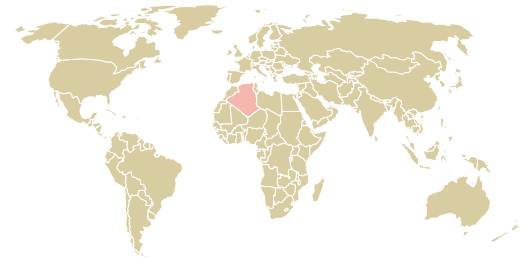

trase

SOPEX ARMAZENS GERAIS LTDA

ACTIVITY: **Importer**
COMMODITY: **Coffee**
COUNTRY: **Brazil**
YEAR: **2017**

SOPEX ARMAZENS GERAIS LTDA was the 876th largest importer of coffee from BRAZIL in 2017, accounting for 58 tons. As an importer, SOPEX ARMAZENS GERAIS LTDA sources from 1 municipalities, or 0% of the coffee production municipalities. The main destination of the coffee imported by SOPEX ARMAZENS GERAIS LTDA is ALGERIA, accounting for 100% of the total.

TOP DESTINATION COUNTRIES OF COFFEE IMPORTED BY SOPEX ARMAZENS GERAIS LTDA:

COMPARING COMPANIES IMPORTING COFFEE FROM BRAZIL IN 2017

Trase is a partnership between

In collaboration with

and many other organizations and individuals.