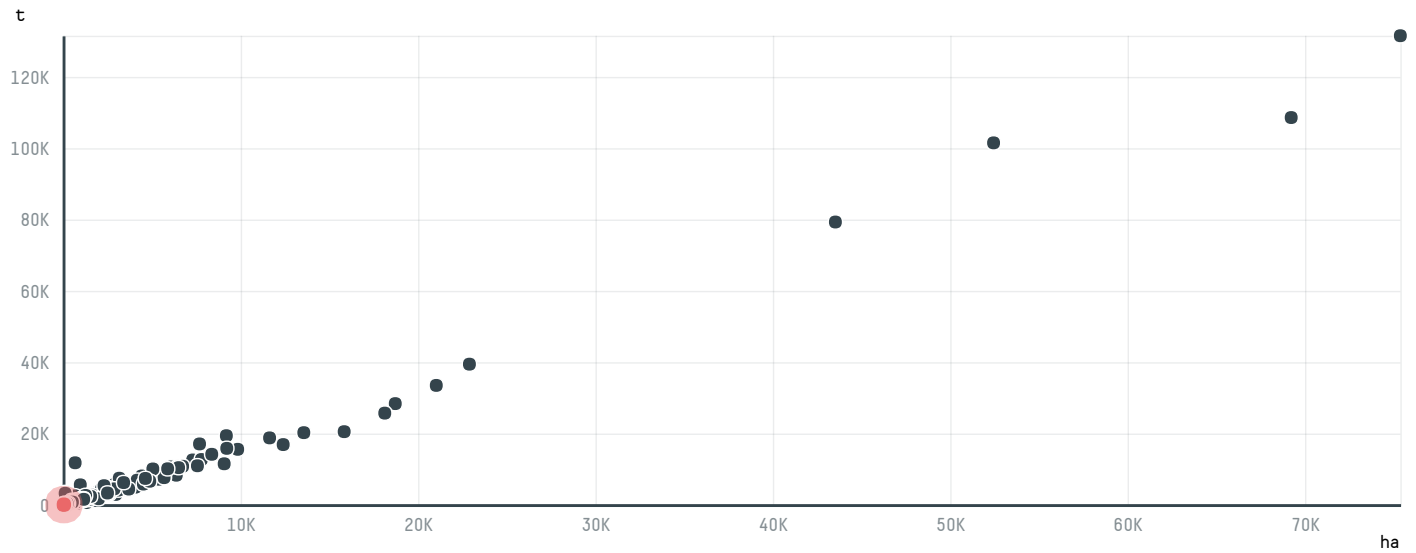

trase

SOPEX ARMAZENS GERAIS LTDA

ACTIVITY: **Importer**
COMMODITY: **Coffee**
COUNTRY: **Brazil**
YEAR: **2017**

SOPEX ARMAZENS GERAIS LTDA was the 876th largest importer of coffee from BRAZIL in 2017, accounting for 58 tons. As an importer, SOPEX ARMAZENS GERAIS LTDA sources from 1 municipalities, or 0% of the coffee production municipalities. The main destination of the coffee imported by SOPEX ARMAZENS GERAIS LTDA is ALGERIA, accounting for 100% of the total.

TOP DESTINATION COUNTRIES OF COFFEE IMPORTED BY SOPEX ARMAZENS GERAIS LTDA:

COMPARING COMPANIES IMPORTING COFFEE FROM BRAZIL IN 2017

Trase is a partnership between

In collaboration with

and many other organizations and individuals.