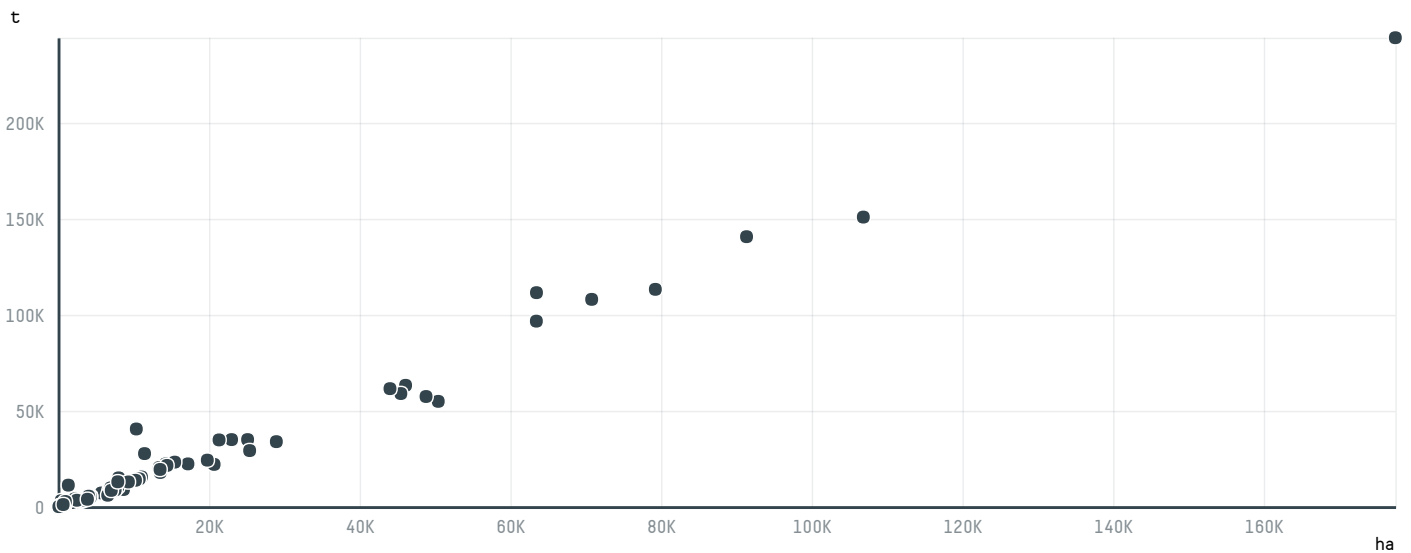

COMPARING COMPANIES EXPORTING COFFEE FROM BRAZIL IN 2015

Trase is a partnership between

In collaboration with

and many other organizations and individuals.

Donors

[Terms of Use](#) · [Privacy policy](#) · [Cookie policy](#) · [Contact us](#)

This website uses cookies to provide you with an improved user experience. By continuing to browse this site, you consent to the use of cookies and similar technologies. Please visit our [privacy policy](#) for further details.

I AGREE