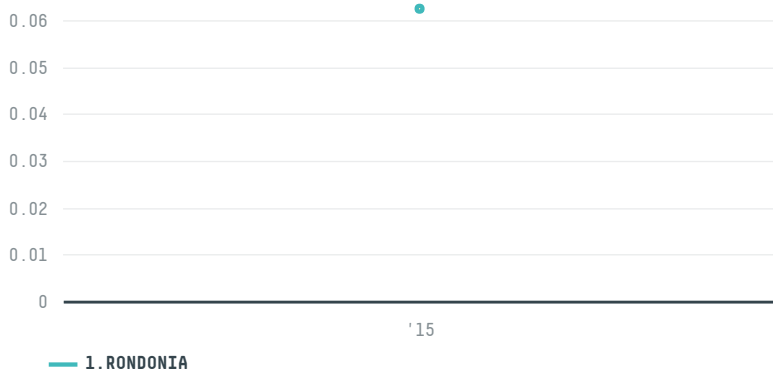

COMPARING COMPANIES EXPORTING COFFEE FROM BRAZIL IN 2015

Trase is a partnership between

In collaboration with

and many other organizations and individuals.

Donors

[Terms of Use](#) · [Privacy policy](#) · [Cookie policy](#) · [Contact us](#)

This website uses cookies to provide you with an improved user experience. By continuing to browse this site, you consent to the use of cookies and similar technologies. Please visit our [privacy policy](#) for further details.

I AGREE