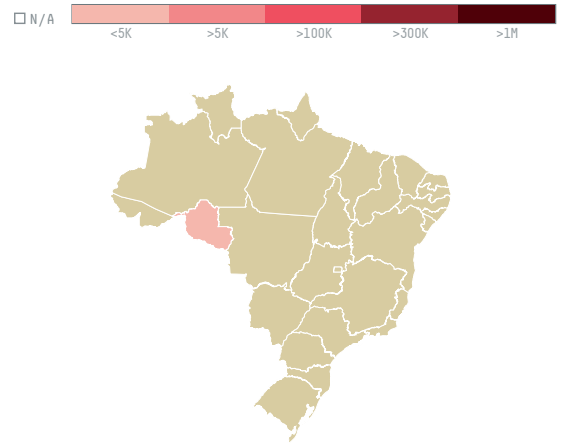

# trase

## PLANETA DISTRIBUIDORA IMPORTACAO E EXPORTACAO

ACTIVITY      COMMODITY      COUNTRY      YEAR  
**Exporter**      **Coffee**      **Brazil**      **2015**

PLANETA DISTRIBUIDORA IMPORTACAO E EXPORTACAO was the 243rd largest exporter of coffee from BRAZIL in 2015, accounting for 0 tons. As an exporter, PLANETA DISTRIBUIDORA IMPORTACAO E EXPORTACAO sources from 1 municipalities, or 0% of the coffee production municipalities. The main destination of the coffee exported by PLANETA DISTRIBUIDORA IMPORTACAO E EXPORTACAO is BOLIVIA, accounting for 100% of the total.

### TOP DESTINATION COUNTRIES OF COFFEE EXPORTED BY PLANETA DISTRIBUIDORA IMPORTACAO E EXPORTACAO: