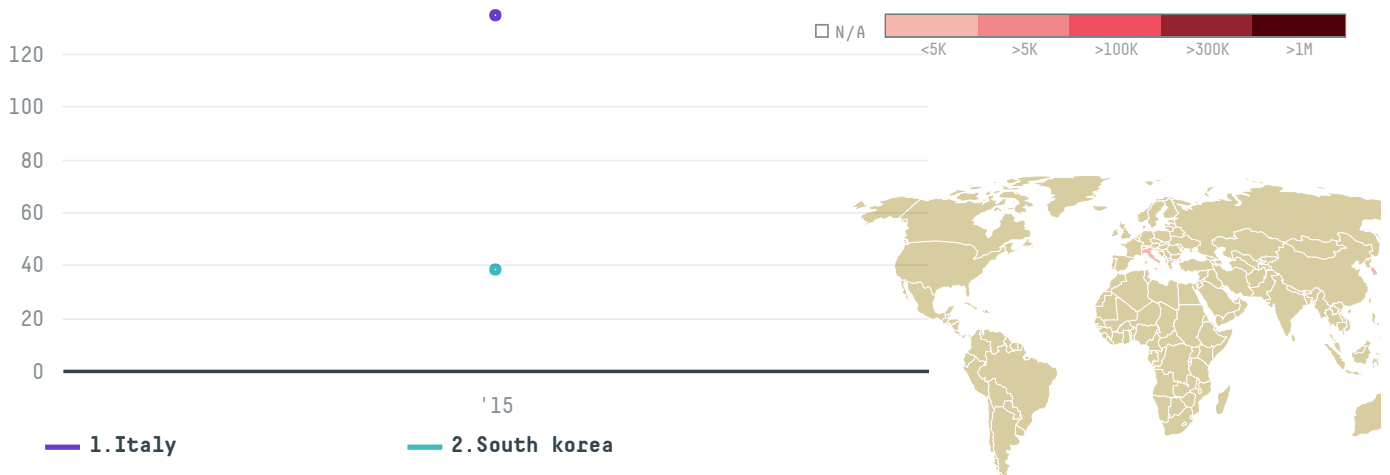

TOP DESTINATION COUNTRIES OF COFFEE IMPORTED BY VOLCAFE SWITZERLAND LTD:

This website uses cookies to provide you with an improved user experience. By continuing to browse this site, you consent to the use of cookies and similar technologies. Please visit our [privacy policy](#) for further details.

I AGREE