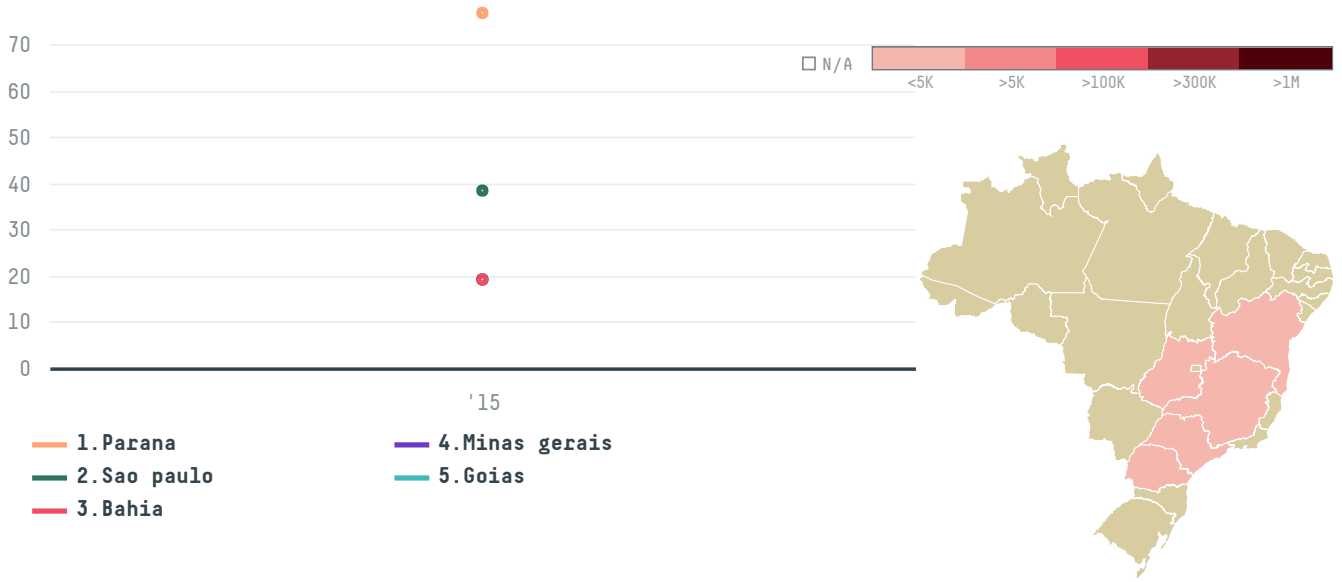

Trase is a partnership between

In collaboration with

and many other organizations

Donors

This website uses cookies to provide you with an improved user experience. By continuing to browse this site, you consent to the use of cookies and similar technologies. Please visit our [privacy policy](#) for further details.

I AGREE