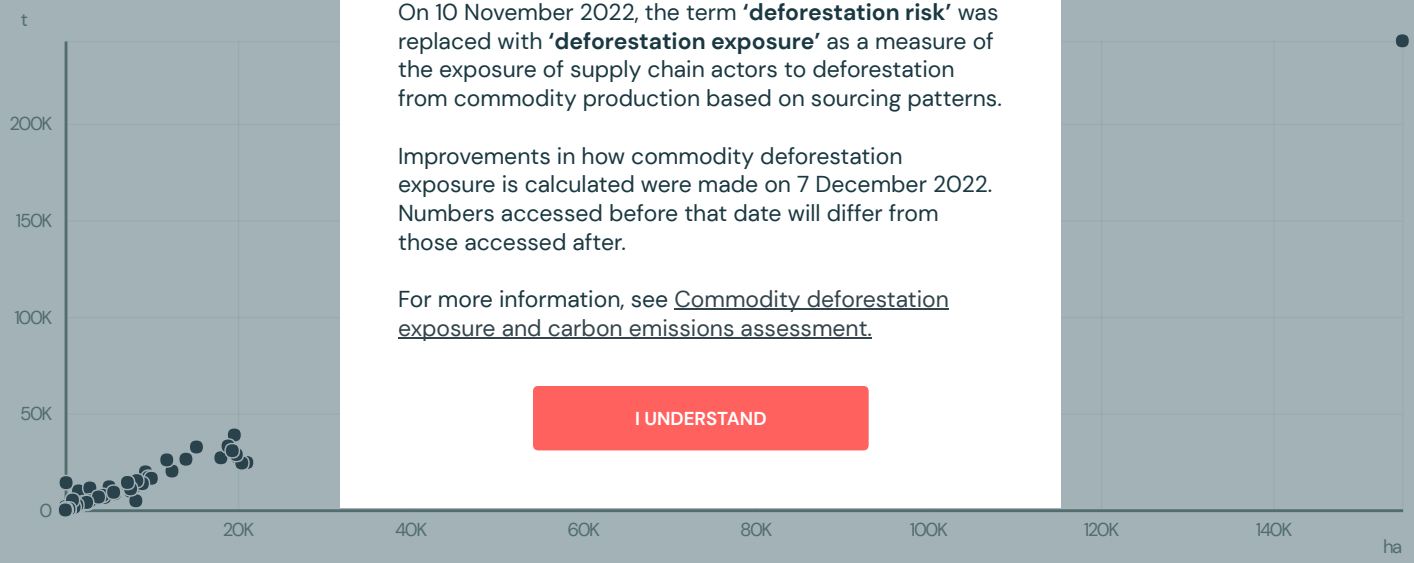

AG TECH SISTEMAS EIRELI

ACTIVITY: Exporter
COMMODITY: Coffee
COUNTRY: Brazil
YEAR: 2017

AG TECH SISTEMAS EIRELI was the 144th largest exporter of coffee from BRAZIL in 2017, accounting for 38 tons. As an exporter, AG TECH SISTEMAS EIRELI sources from 1 municipalities, or 0% of the coffee production municipalities.

Comparing companies exporting

Recent updates to "Deforestation Exposure"

On 10 November 2022, the term 'deforestation risk' was replaced with 'deforestation exposure' as a measure of the exposure of supply chain actors to deforestation from commodity production based on sourcing patterns.

Improvements in how commodity deforestation exposure is calculated were made on 7 December 2022. Numbers accessed before that date will differ from those accessed after.

For more information, see [Commodity deforestation exposure and carbon emissions assessment](#).