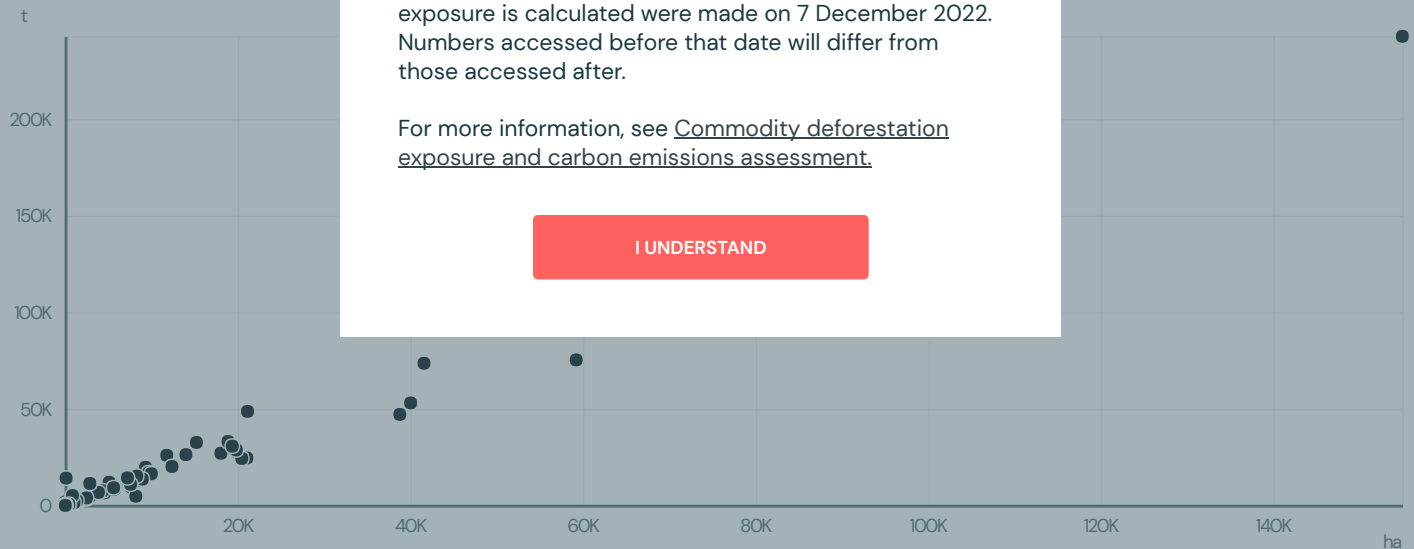

ARCOMEX COMERCIAL EXPORTADORA LTDA

ACTIVITY	COMMODITY	COUNTRY	YEAR
Exporter group	Coffee	Brazil	2017

ARCOMEX COMERCIAL EXPORTADORA LTDA is an exporter, ARCOMEX COMERCIAL EXPORTADORA LTDA is based in the municipalities.

2017, accounting for 1 tons. As coffee production

Recent updates to "Deforestation Exposure"

On 10 November 2022, the term 'deforestation risk' was replaced with 'deforestation exposure' as a measure of the exposure of supply chain actors to deforestation from commodity production based on sourcing patterns.

Improvements in how commodity deforestation exposure is calculated were made on 7 December 2022. Numbers accessed before that date will differ from those accessed after.

For more information, see [Commodity deforestation exposure and carbon emissions assessment](#).

I UNDERSTAND

Comparing companies exporting