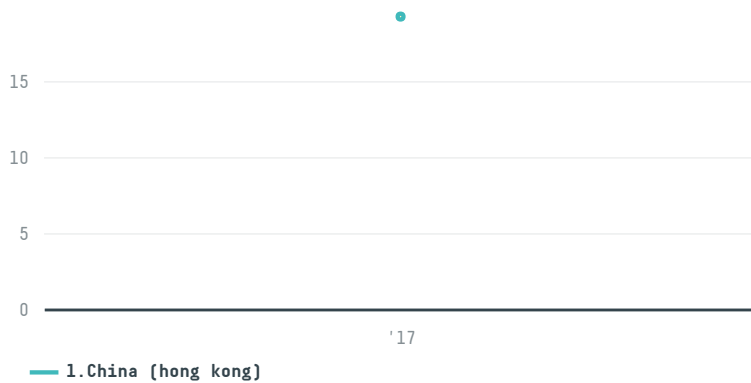

TOP DESTINATION COUNTRIES OF COFFEE IMPORTED BY ASIAMIX LTD: