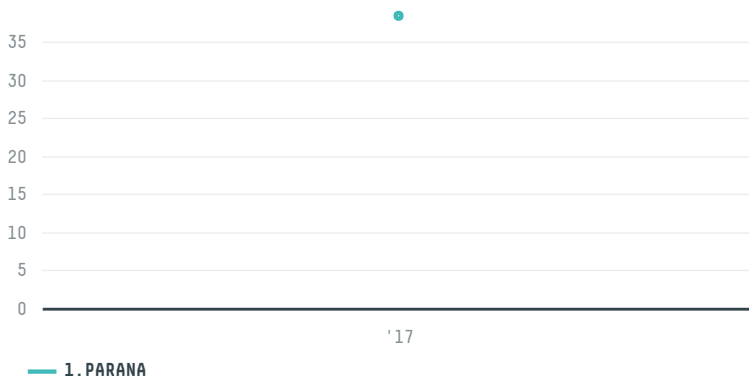

trase

B F TRADE AGRO COMERCIAL EIRELI

ACTIVITY COMMODITY COUNTRY YEAR
Exporter **Coffee** **Brazil** **2017**

B F TRADE AGRO COMERCIAL EIRELI was the 144th largest exporter of coffee from BRAZIL in 2017, accounting for 38 tons. As an exporter, B F TRADE AGRO COMERCIAL EIRELI sources from 1 municipalities, or 0% of the coffee production municipalities. The main destination of the coffee exported by B F TRADE AGRO COMERCIAL EIRELI is ITALY, accounting for 100% of the total.

TOP DESTINATION COUNTRIES OF COFFEE EXPORTED BY B F TRADE AGRO COMERCIAL EIRELI:

COMPARING COMPANIES EXPORTING COFFEE FROM BRAZIL IN 2017

Trase is a partnership between

In collaboration with

and many other organizations and individuals.