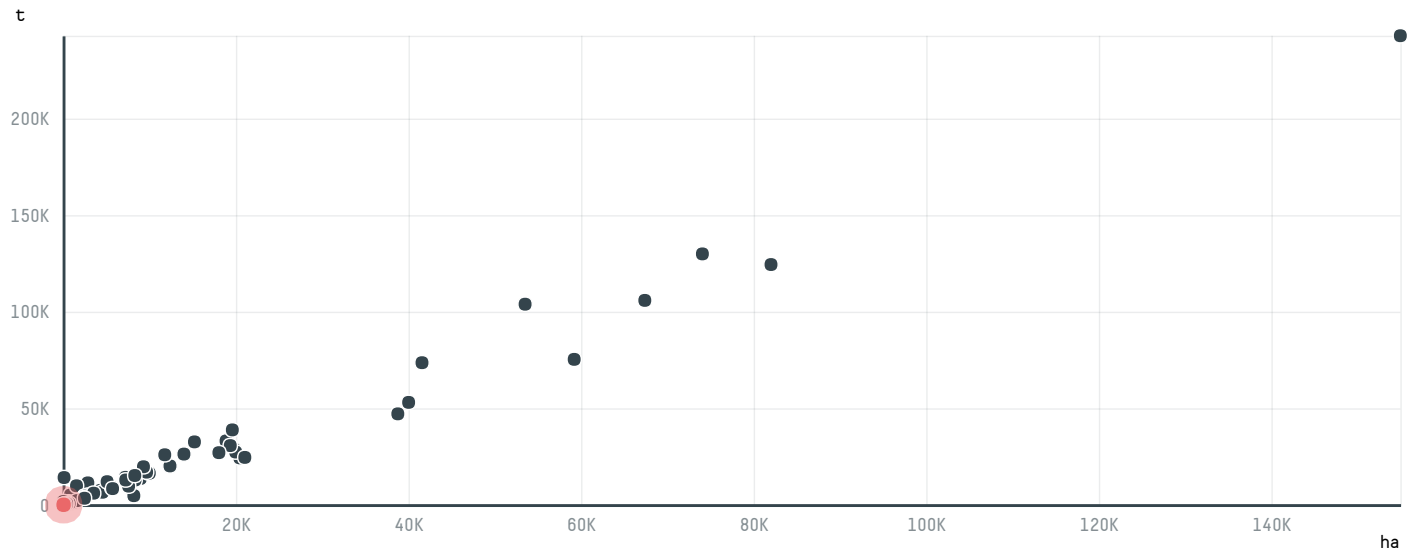

trase

B F TRADE AGRO COMERCIAL EIRELI

ACTIVITY COMMODITY COUNTRY YEAR
Exporter **Coffee** **Brazil** **2017**

B F TRADE AGRO COMERCIAL EIRELI was the 144th largest exporter of coffee from BRAZIL in 2017, accounting for 38 tons. As an exporter, B F TRADE AGRO COMERCIAL EIRELI sources from 1 municipalities, or 0% of the coffee production municipalities. The main destination of the coffee exported by B F TRADE AGRO COMERCIAL EIRELI is ITALY, accounting for 100% of the total.

TOP DESTINATION COUNTRIES OF COFFEE EXPORTED BY B F TRADE AGRO COMERCIAL EIRELI:

COMPARING COMPANIES EXPORTING COFFEE FROM BRAZIL IN 2017

Trase is a partnership between

In collaboration with

and many other organizations and individuals.