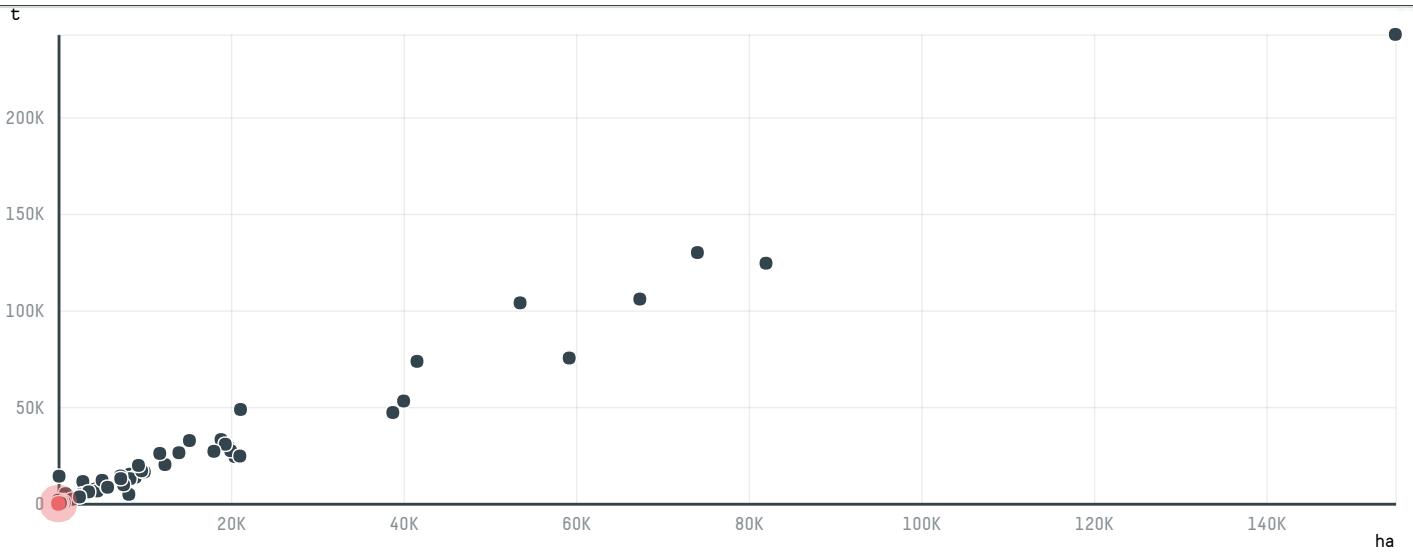

trase

CAFE DOM CAMILO LTDA

ACTIVITY: **Exporter group** COMMODITY: **Coffee** COUNTRY: **Brazil** YEAR: **2017**

CAFE DOM CAMILO LTDA was the 216th largest exporter of coffee from BRAZIL in 2017, accounting for 1 tons. As an exporter, CAFE DOM CAMILO LTDA sources from 1 municipalities, or 0% of the coffee production municipalities. The main destination of the coffee exported by CAFE DOM CAMILO LTDA is CHINA (MAINLAND), accounting for 100% of the total.

COMPARING COMPANIES EXPORTING COFFEE FROM BRAZIL IN 2017

Trase is a partnership between

In collaboration with

and many other organizations and individuals.

Donors

[Terms of Use](#) · [Privacy policy](#) · [Cookie policy](#) · [Contact us](#)