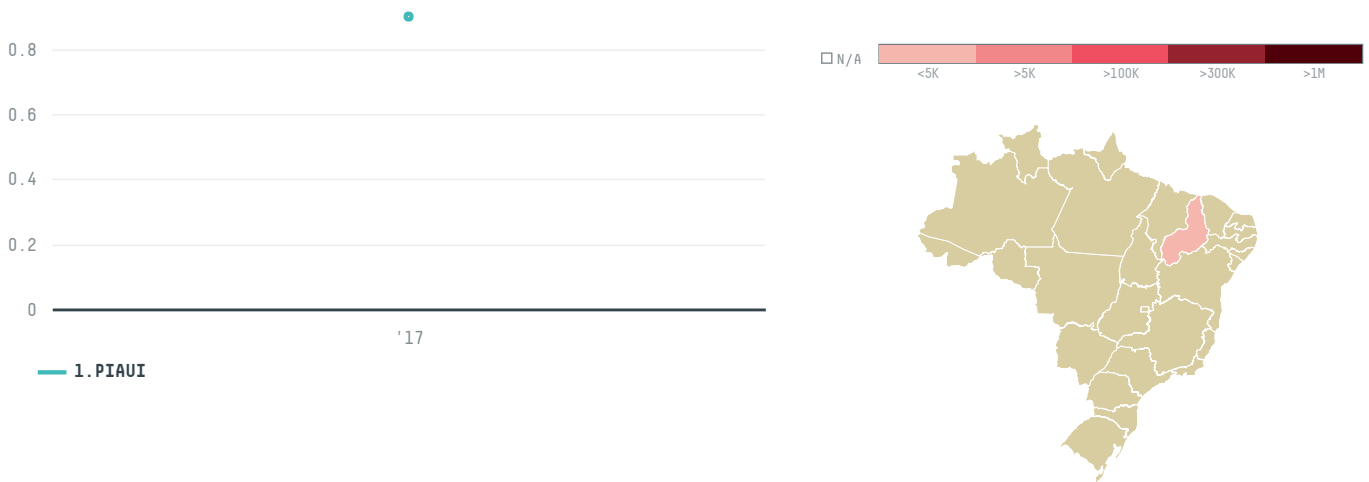

trase

CAFE DOM CAMILO LTDA

ACTIVITY: **Exporter group** COMMODITY: **Coffee** COUNTRY: **Brazil** YEAR: **2017**

CAFE DOM CAMILO LTDA was the 216th largest exporter of coffee from BRAZIL in 2017, accounting for 1 tons. As an exporter, CAFE DOM CAMILO LTDA sources from 1 municipalities, or 0% of the coffee production municipalities. The main destination of the coffee exported by CAFE DOM CAMILO LTDA is CHINA (MAINLAND), accounting for 100% of the total.