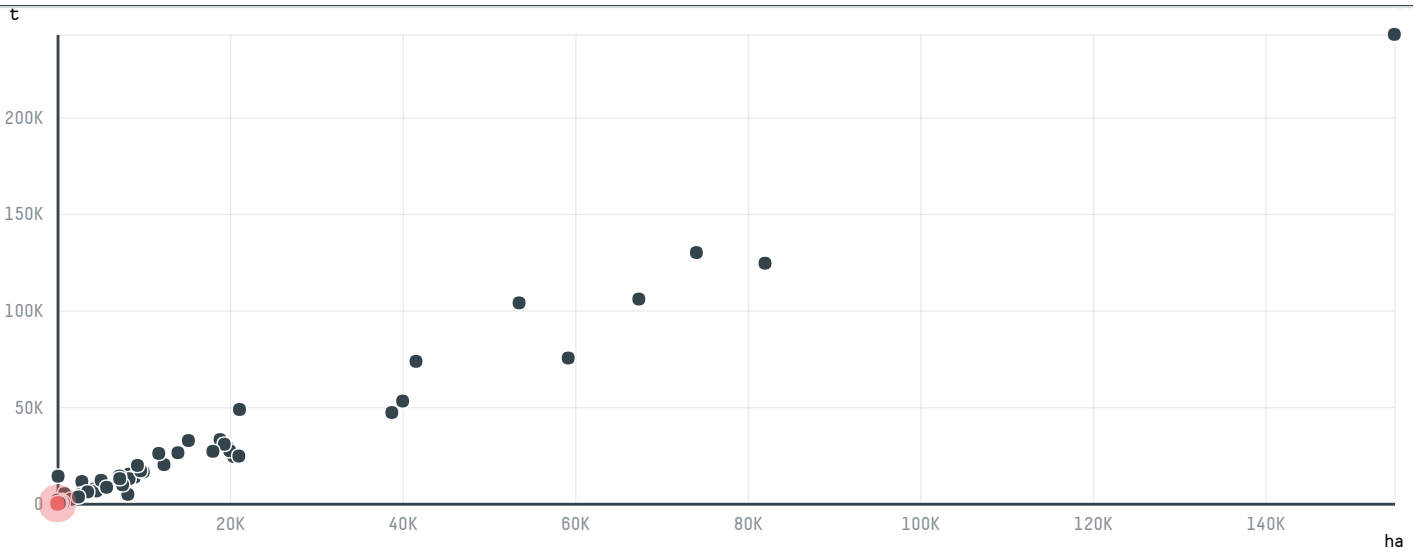

trase

MIRIAM MONTEIRO DE AGUIAR

ACTIVITY: **Exporter group** COMMODITY: **Coffee** COUNTRY: **Brazil** YEAR: **2017**

MIRIAM MONTEIRO DE AGUIAR was the 161st largest exporter of coffee from BRAZIL in 2017, accounting for 19 tons. As an exporter, MIRIAM MONTEIRO DE AGUIAR sources from 1 municipalities, or 0% of the coffee production municipalities. The main destination of the coffee exported by MIRIAM MONTEIRO DE AGUIAR is United states, accounting for 100% of the total.

COMPARING COMPANIES EXPORTING COFFEE FROM BRAZIL IN 2017

Trase is a partnership between

In collaboration with

and many other organizations and individuals.

Donors

[Terms of Use](#) · [Privacy policy](#) · [Cookie policy](#) · [Contact us](#)