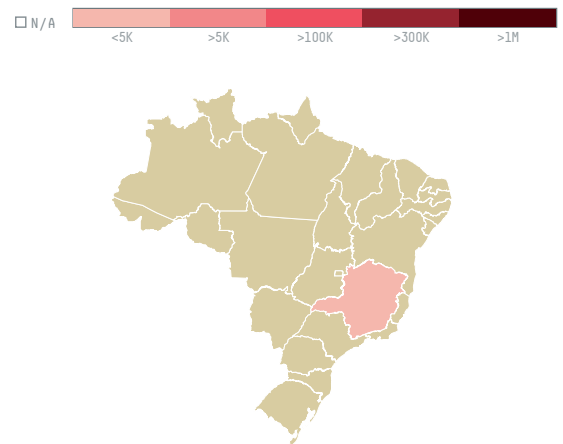

trase

MIRIAM MONTEIRO DE AGUIAR

ACTIVITY: **Exporter group** COMMODITY: **Coffee** COUNTRY: **Brazil** YEAR: **2017**

MIRIAM MONTEIRO DE AGUIAR was the 161st largest exporter of coffee from BRAZIL in 2017, accounting for 19 tons. As an exporter, MIRIAM MONTEIRO DE AGUIAR sources from 1 municipalities, or 0% of the coffee production municipalities. The main destination of the coffee exported by MIRIAM MONTEIRO DE AGUIAR is United states, accounting for 100% of the total.