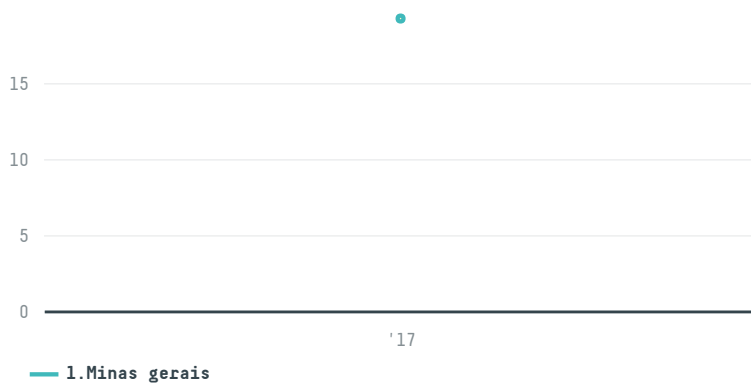

trase

MIRIAM MONTEIRO DE AGUIAR

ACTIVITY: **Exporter group** COMMODITY: **Coffee** COUNTRY: **Brazil** YEAR: **2017**

MIRIAM MONTEIRO DE AGUIAR was the 161st largest exporter of coffee from BRAZIL in 2017, accounting for 19 tons. As an exporter, MIRIAM MONTEIRO DE AGUIAR sources from 1 municipalities, or 0% of the coffee production municipalities. The main destination of the coffee exported by MIRIAM MONTEIRO DE AGUIAR is United states, accounting for 100% of the total.