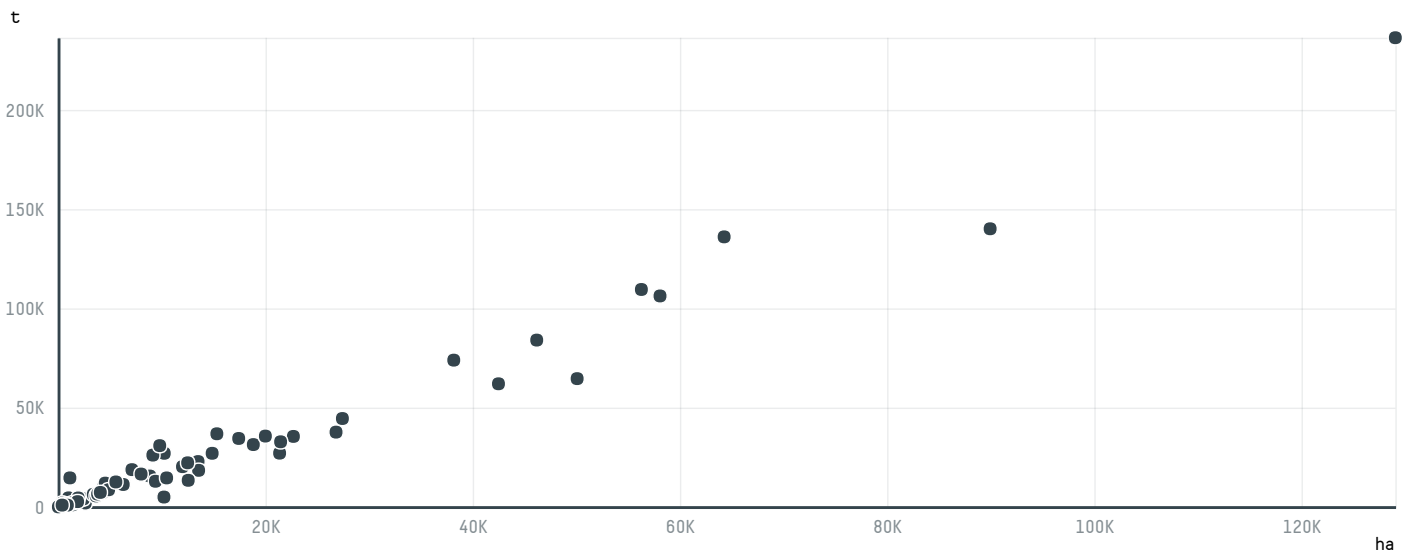

trase

ALTEX COMERCIAL IMPORTACAO E EXPORTACAO EIRELI

ACTIVITY COMMODITY COUNTRY YEAR
Exporter **Coffee** **Brazil** **2016**

ALTEX COMERCIAL IMPORTACAO E EXPORTACAO EIRELI was the 237th largest exporter of coffee from BRAZIL in 2016, accounting for 0 tons. As an exporter, ALTEX COMERCIAL IMPORTACAO E EXPORTACAO EIRELI sources from 1 municipalities, or 0% of the coffee production municipalities. The main destination of the coffee exported by ALTEX COMERCIAL IMPORTACAO E EXPORTACAO EIRELI is CHINA (HONG KONG), accounting for 100% of the total.

TOP DESTINATION COUNTRIES OF COFFEE EXPORTED BY ALTEX COMERCIAL IMPORTACAO E EXPORTACAO EIRELI:

□ N/A <5K >5K >100K >300K >1M

COMPARING COMPANIES EXPORTING COFFEE FROM BRAZIL IN 2016

Trase is a partnership between