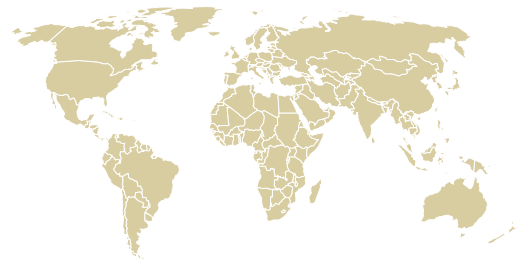

trase

ALTEX COMERCIAL IMPORTACAO E EXPORTACAO EIRELI

ACTIVITY COMMODITY COUNTRY YEAR
Exporter **Coffee** **Brazil** **2016**

ALTEX COMERCIAL IMPORTACAO E EXPORTACAO EIRELI was the 237th largest exporter of coffee from BRAZIL in 2016, accounting for 0 tons. As an exporter, ALTEX COMERCIAL IMPORTACAO E EXPORTACAO EIRELI sources from 1 municipalities, or 0% of the coffee production municipalities. The main destination of the coffee exported by ALTEX COMERCIAL IMPORTACAO E EXPORTACAO EIRELI is CHINA (HONG KONG), accounting for 100% of the total.

TOP DESTINATION COUNTRIES OF COFFEE EXPORTED BY ALTEX COMERCIAL IMPORTACAO E EXPORTACAO EIRELI:

□ N/A <5K >5K >100K >300K >1M

COMPARING COMPANIES EXPORTING COFFEE FROM BRAZIL IN 2016

Trase is a partnership between