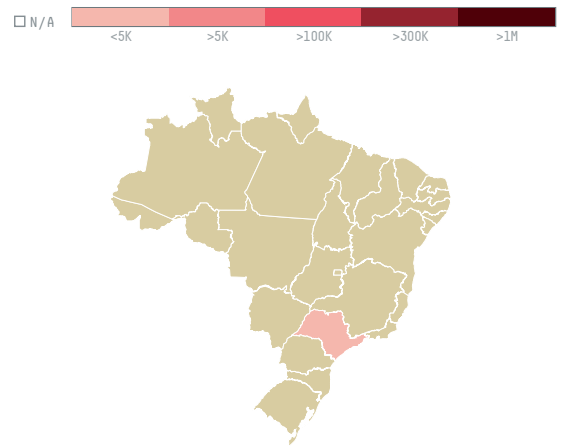

trase

ALTEX COMERCIAL IMPORTACAO E EXPORTACAO EIRELI

ACTIVITY COMMODITY COUNTRY YEAR
Exporter **Coffee** **Brazil** **2016**

ALTEX COMERCIAL IMPORTACAO E EXPORTACAO EIRELI was the 237th largest exporter of coffee from BRAZIL in 2016, accounting for 0 tons. As an exporter, ALTEX COMERCIAL IMPORTACAO E EXPORTACAO EIRELI sources from 1 municipalities, or 0% of the coffee production municipalities. The main destination of the coffee exported by ALTEX COMERCIAL IMPORTACAO E EXPORTACAO EIRELI is CHINA (HONG KONG), accounting for 100% of the total.

TOP DESTINATION COUNTRIES OF COFFEE EXPORTED BY ALTEX COMERCIAL IMPORTACAO E EXPORTACAO EIRELI:

□ N/A <5K >5K >100K >300K >1M

COMPARING COMPANIES EXPORTING COFFEE FROM BRAZIL IN 2016

Trase is a partnership between