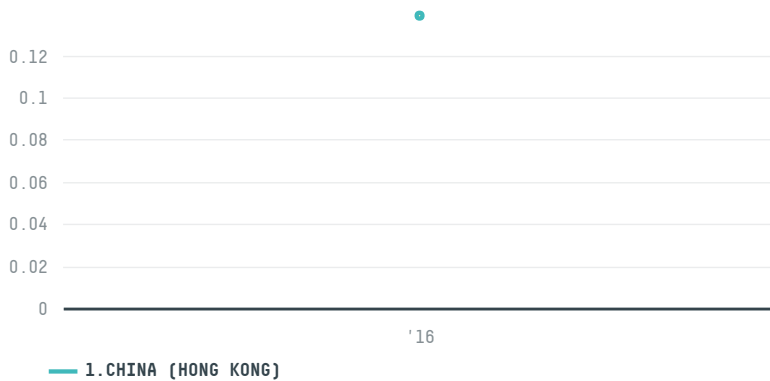

TOP DESTINATION COUNTRIES OF COFFEE EXPORTED BY ALTEX COMERCIAL IMPORTACAO E EXPORTACAO EIRELI: