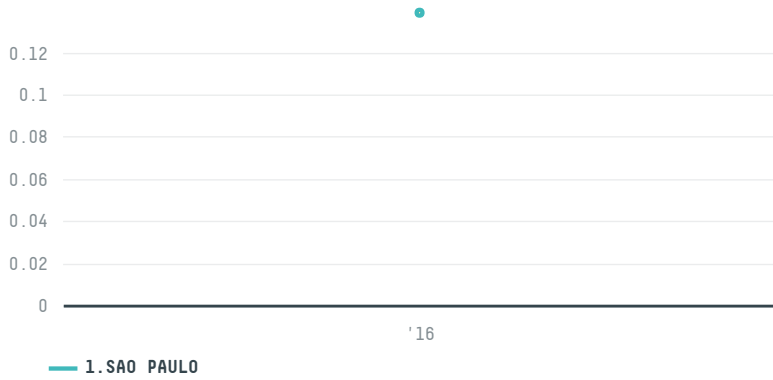

COMPARING COMPANIES EXPORTING COFFEE FROM BRAZIL IN 2016

Trase is a partnership between

In collaboration with

and many other organizations and individuals.

Donors

[Terms of Use](#) · [Privacy policy](#) · [Cookie policy](#) · [Contact us](#)

This website uses cookies to provide you with an improved user experience. By continuing to browse this site, you consent to the use of cookies and similar technologies. Please visit our [privacy policy](#) for further details.

I AGREE